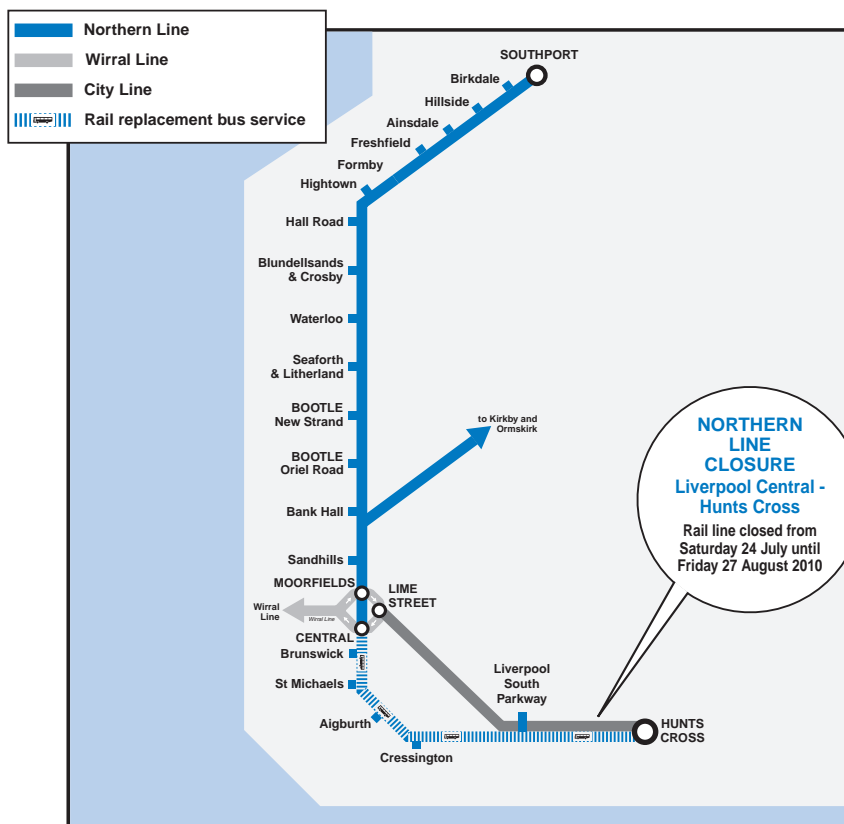

Southport - Liverpool - Hunts Cross Temporary Timetable

Saturday 24 July to Friday 27 August 2010

v2

Information

Pages 2-3

Southport - Hunts Cross

Pages 4-5

Hunts Cross - Southport

Pages 6-8