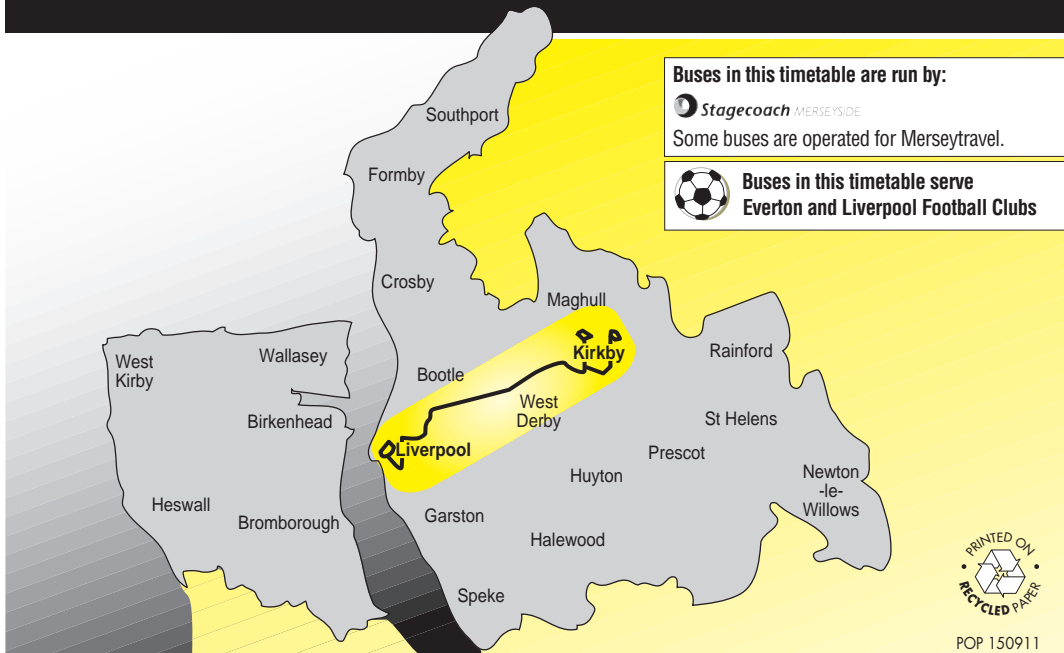

Merseytravel

Bus times

19 19A
119 244
919

Liverpool - Gillmoss, Croxteth or Kirkby Gillmoss Park & Ride - Walton

Buses in this timetable are run by:

Some buses are operated for Merseytravel.

Buses in this timetable serve
Everton and Liverpool Football Clubs

Route descriptions

Route 19 between Liverpool and Kirkby or Tower Hill: from LIVERPOOL CITY CENTRE (MANN ISLAND) via Mann Island, James Street, Lord Street, North John Street, Victoria Street, Sir Thomas Street, Whitechapel, QUEEN SQUARE BUS STATION, St Georges Place, Lime Street, London Road, Pembroke Place, Anson Street, London Road, Moss Street, Brunswick Road, Everton Road, Breck Road, Breckfield Road North, Robson Street, Sleepers Hill, Walton Lane (for Everton FC), Walton Hall Avenue, East Lancashire Road, Moorgate Road, Bewley Drive, Cherryfield Drive to KIRKBY CIVIC CENTRE. Some evening buses continue via Cherryfield Drive, Kirkby Row, Glovers Brow, Mill Lane, Boyes Brow, Headbolt Lane, Pingwood Lane, Shevington's Lane to TOWER HILL (SHEVINGTONS LANE).

Route 19 between Tower Hill or Kirkby and Liverpool: from either TOWER HILL via Shevingtons Lane, Bank Lane, Boyes Brow, Mill Lane, Glovers Brow, Kirkby Row, Cherryfield Drive to KIRKBY CIVIC CENTRE then via Cherryfield Drive, Bewley Drive, Moorgate Road, East Lancashire Road, Walton Hall Avenue, Walton Lane (for Everton FC), Sleepers Hill, Robson Street, Breckfield Road North, Breck Road, Everton Road, Low Hill, Prescot Street, Daulby Street, Pembroke Place, London Road, Lime Street, St Georges Place, QUEEN SQUARE BUS STATION, Crosshall Street, Dale Street, North John Street, Lord Street, James Street, Mann Island to LIVERPOOL CITY CENTRE (MANN ISLAND).

Buses from Gillmoss run from GILLMOSS (EAST LANCASHIRE ROAD, STAGECOACH DEPOT) then as the above route to Liverpool.

Buses from Croxteth run from CROXTETH (WILLOW WAY) via East Lancashire Road then as the above route to Liverpool.