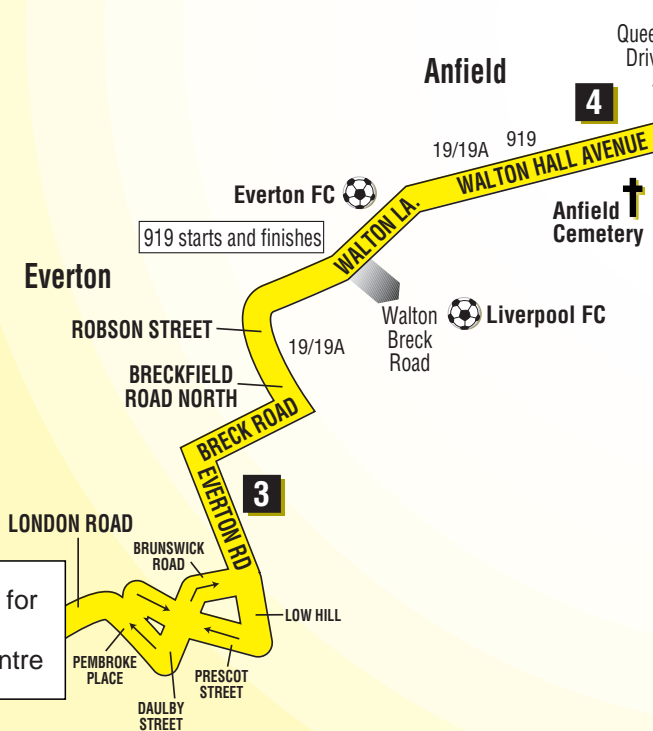

KEY	
1	Timetable Reference Point
†	Church
	Merseyrail Station

**Routes 19 and 19A:
Liverpool - Gillmoss, Croxteth, Kirkby or Tower Hill**

**Route 919:
Gillmoss - Walton**

See map above for route within Liverpool city centre