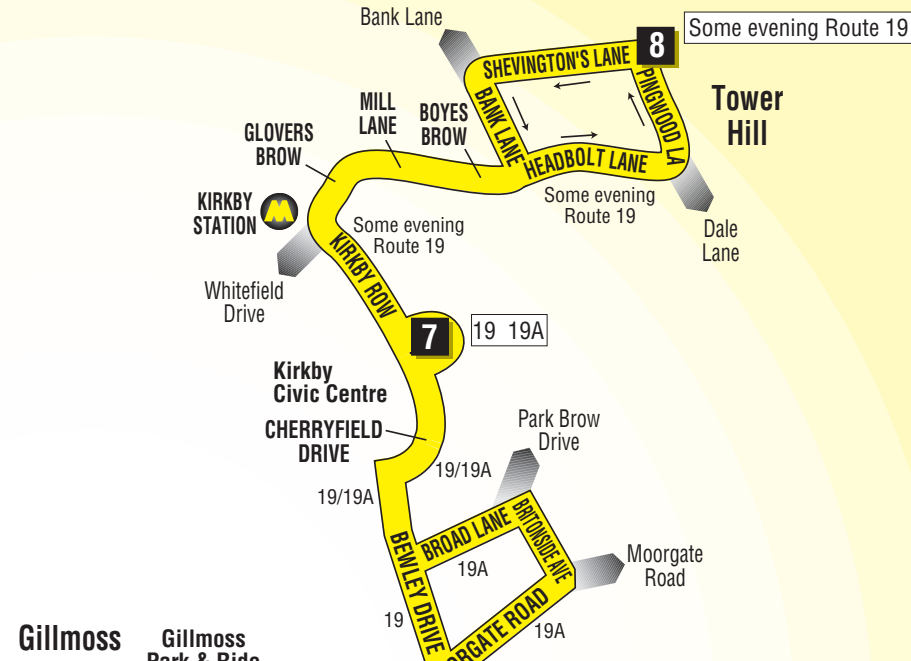

KEY	
1	Timetable Reference Point
†	Church
	Merseyrail Station

**Routes 19 and 19A:
Liverpool - Gillmoss, Croxteth, Kirkby or Tower Hill**

**Route 919:
Gillmoss - Walton**

See map above for route within Liverpool city centre

Routes 119 and 244 are not shown on this map. Please see the route descriptions for details.