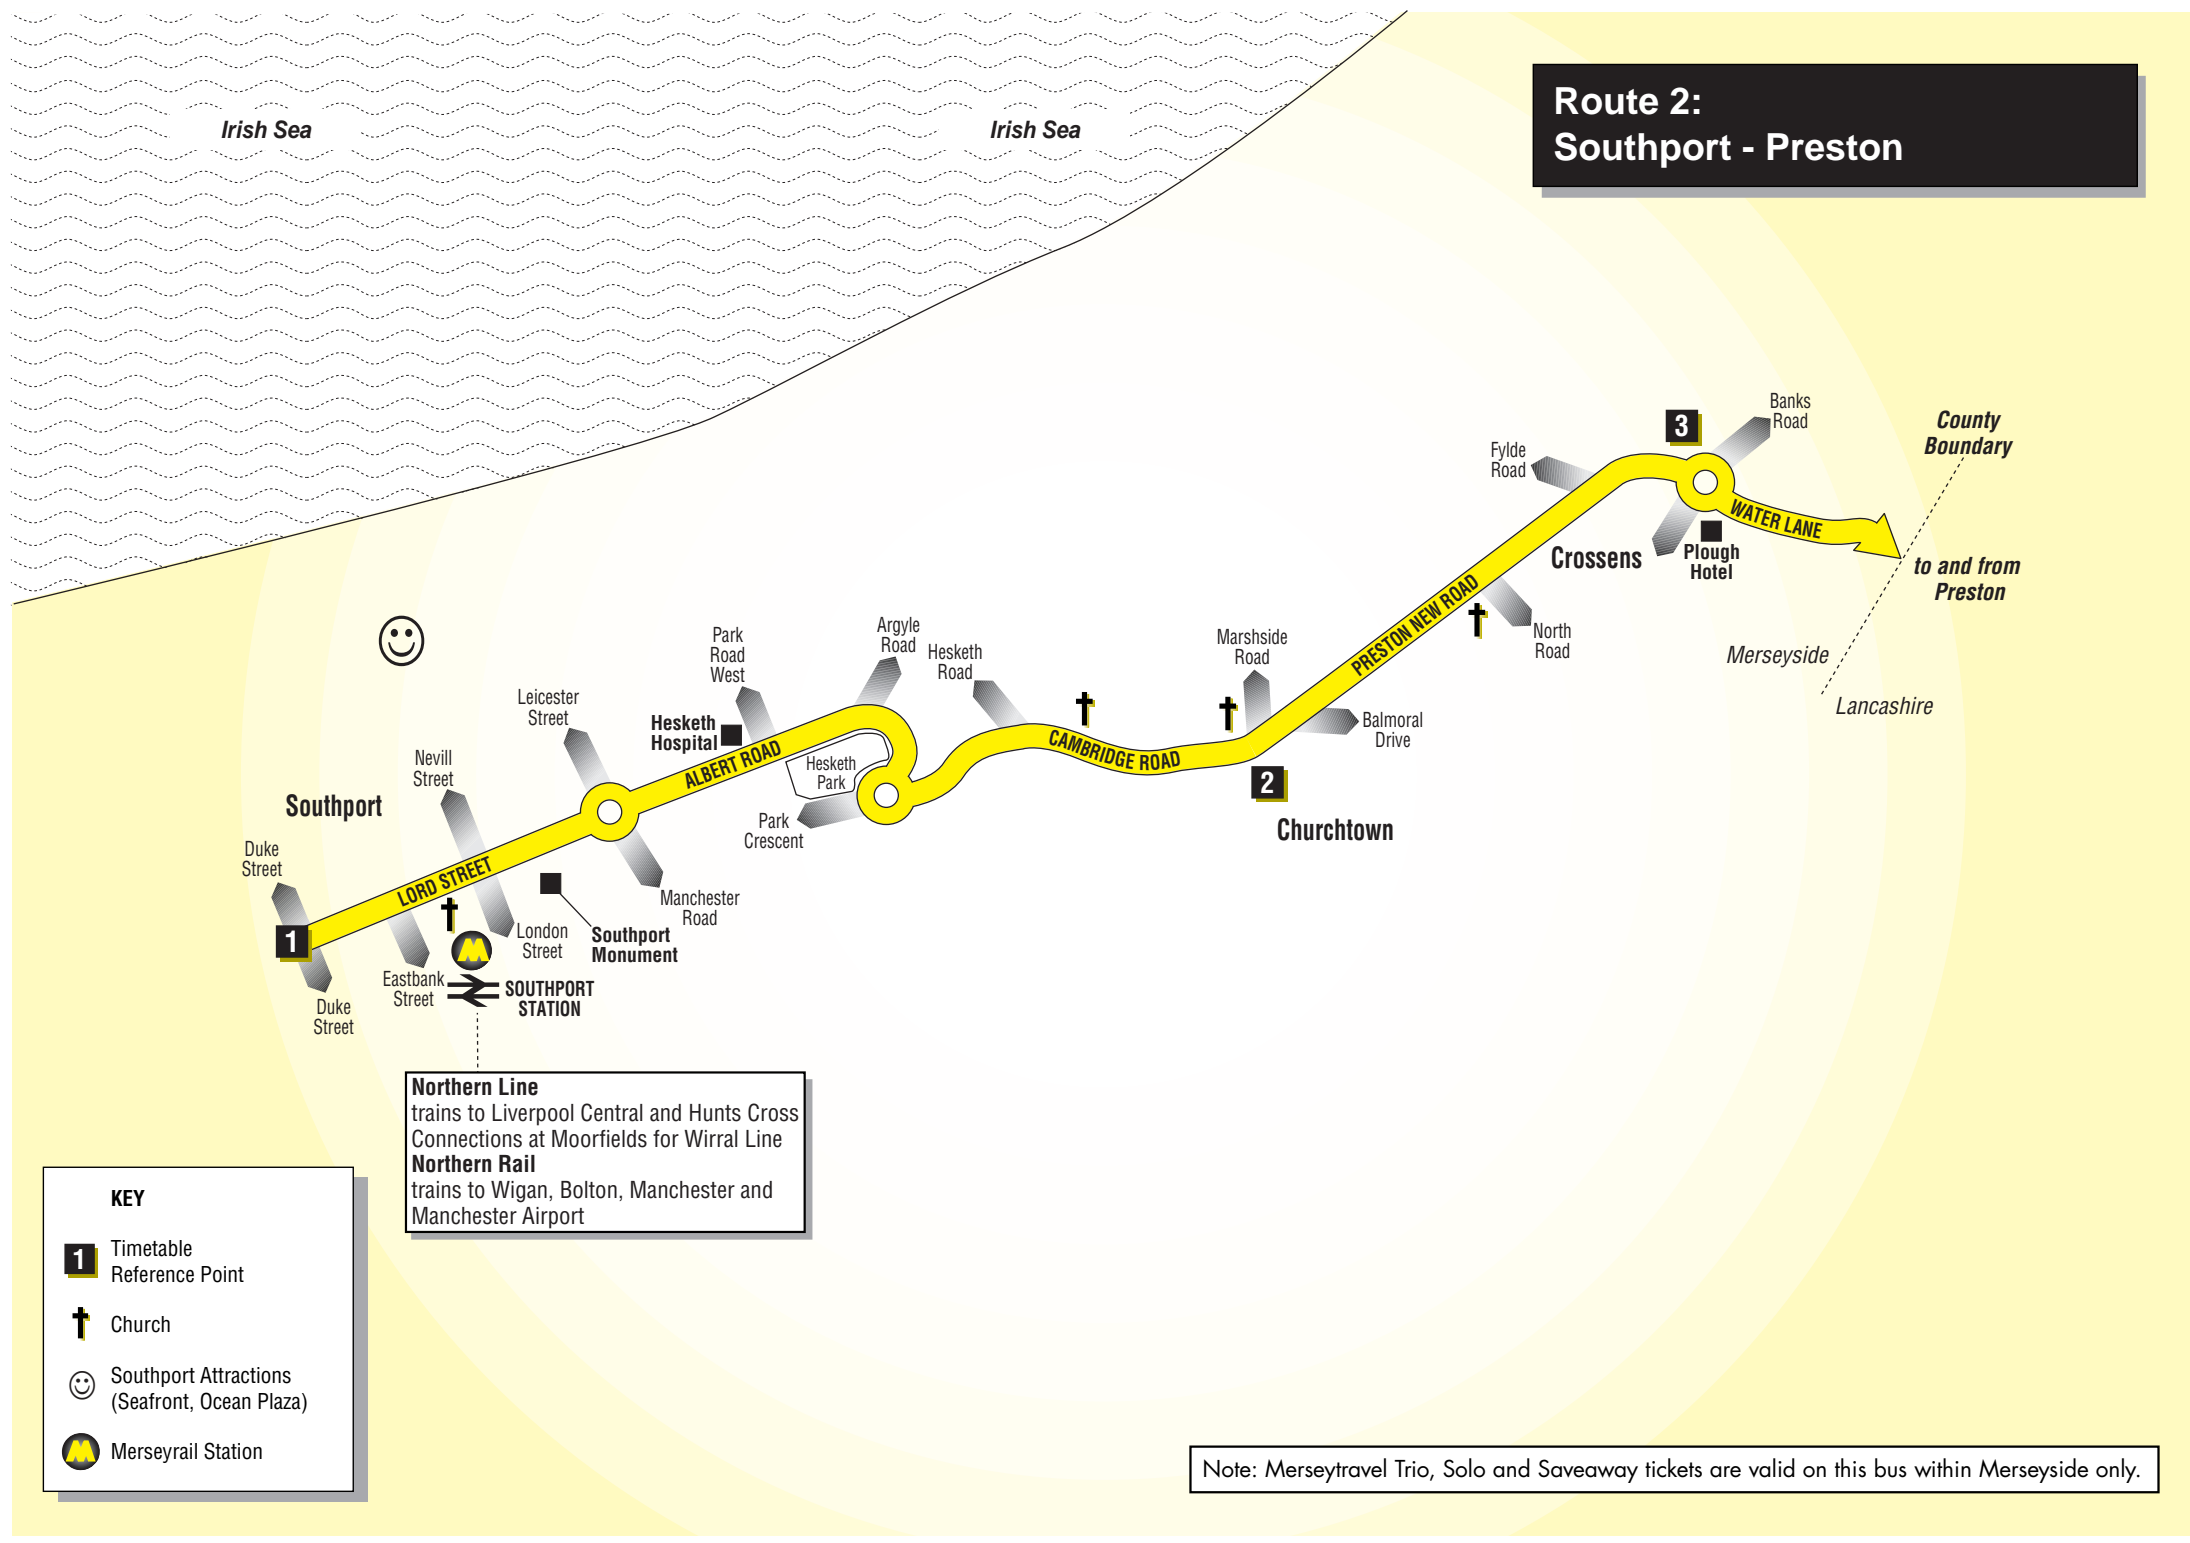

Route 2: Southport - Preston

Irish Sea

Irish Sea

Southport

Churchtown

Crossens

County Boundary

to and from Preston

Merseyside

Lancashire

Northern Line
trains to Liverpool Central and Hunts Cross
Connections at Moorfields for Wirral Line
Northern Rail
trains to Wigan, Bolton, Manchester and Manchester Airport

KEY

- **1** Timetable Reference Point
- † Church
- 😊 Southport Attractions (Seafront, Ocean Plaza)
- 🚉 Merseyrail Station

Note: Merseytravel Trio, Solo and Saveaway tickets are valid on this bus within Merseyside only.