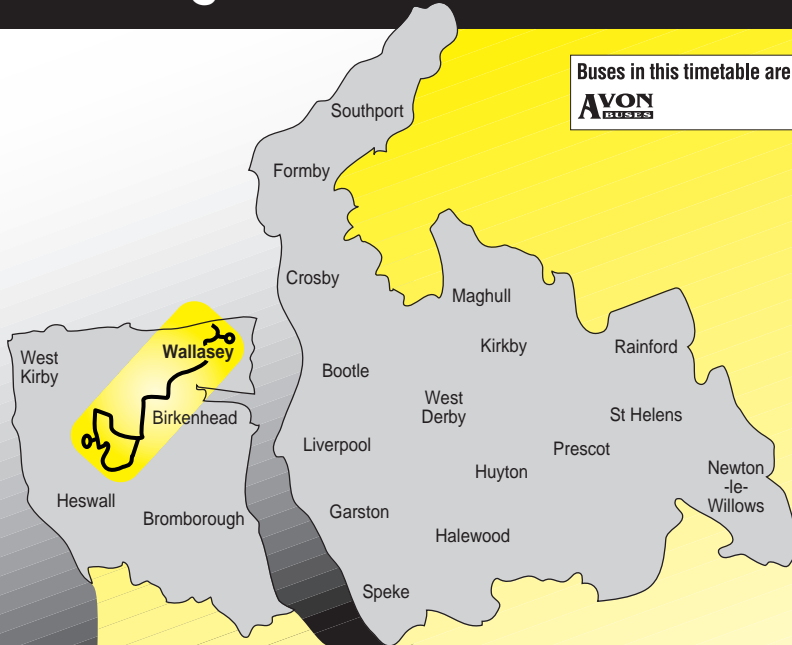

New Brighton - Arrowe Park Hospital New Brighton - Noctorum

Buses in this timetable are run by:

MT SFT 261010 W

Changes from 26 October 2010

Booklet reprinted.

Travel Information

traveline
public transport info

0871 200 22 33

Calls costs 10p per minute from land lines, mobiles may vary

OPEN 0800 TILL 2000 7 DAYS A WEEK

www.merseytravel.gov.uk

Please recycle this booklet when you have finished with it.