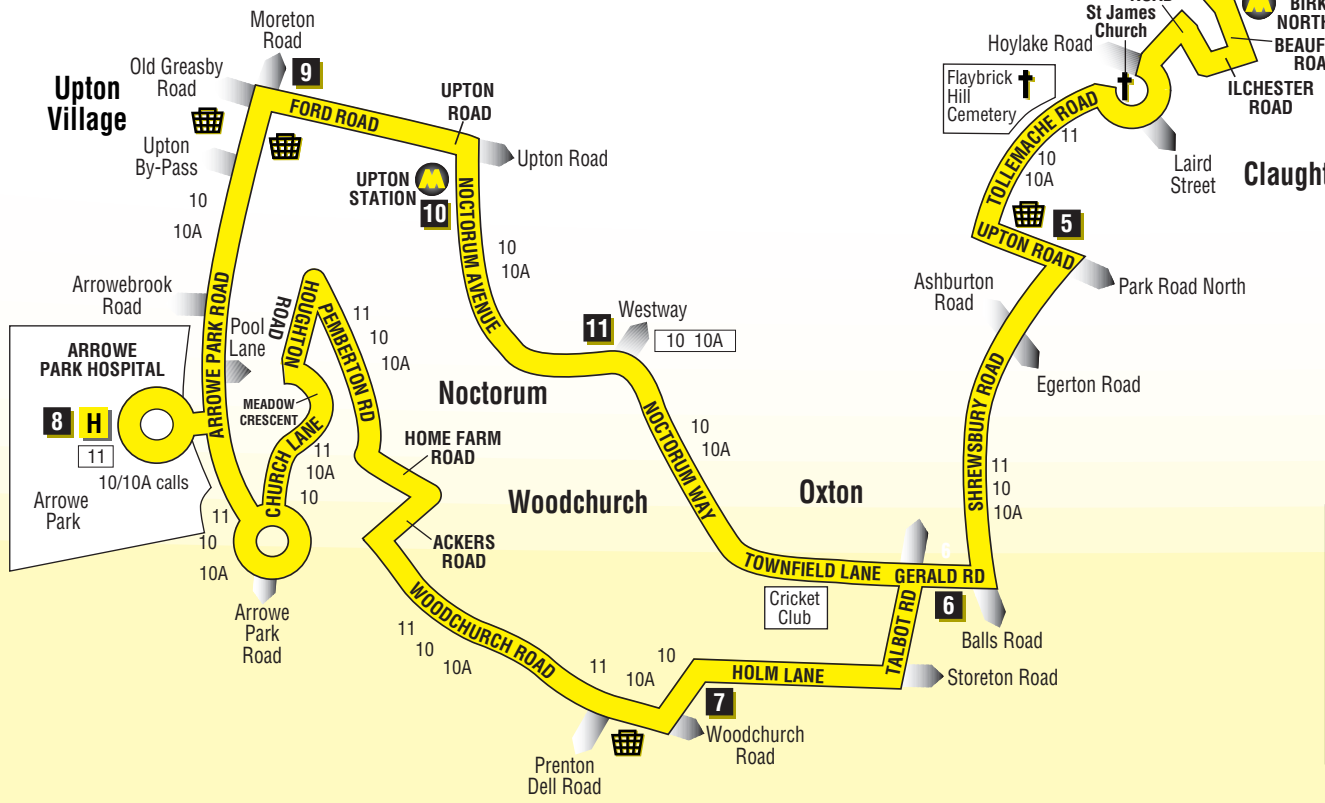

KEY

- **1** Timetable Reference Point
- † Church
- Merseyrail Station
- Shopping Centre
- **H** Hospital