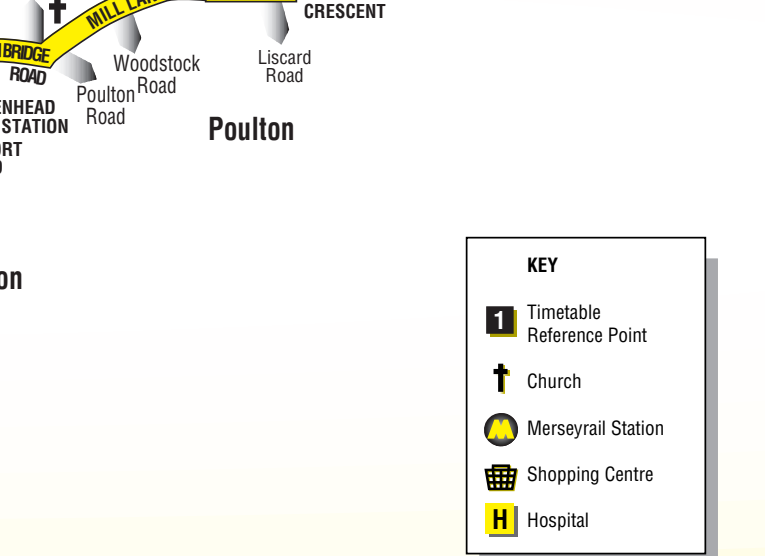

Route 11: from NEW BRIGHTON (KINGS PARADE) via Kings Parade, Rowson Street, Victoria Road, Victoria Road Turning Circle, Victoria Road, Atherton Street, Albion Street, Dudley Road, Hamilton Road, Mount Road, Kirkway, Earlston Road, Seaview Road, Liscard Village, Liscard Crescent, Mill Lane, Poulton Bridge Road, Wallasey Bridge Road, Beaufort Road, Ilchester Road, Station Road, Stanley Road, St James Road, Tollemache Road, Upton Road, Shrewsbury Road, Gerald Road, Talbot Road, Holm Lane, Woodchurch Road, Ackers Road, Home Farm Road, Pemberton Road, Houghton Road, Meadow Crescent, Church Lane, Arrowe Park Road, Hospital Internal Road to ARROWE PARK HOSPITAL.

Return Hospital Internal Road, Arrowe Park Road, Church Lane, Meadow Crescent, Houghton Road, Pemberton Road, Home Farm Road, Ackers Road, Woodchurch Road, Holm Lane, Talbot Road, Gerald Road, Shrewsbury Road, Upton Road, Tollemache Road, St James Road, Stanley Road, Station Road, Ilchester Road, Beaufort Road, Wallasey Bridge Road, Poulton Bridge Road, Mill Lane, St Albans Road, Wallasey Road, Seaview Road, Earlston Road, Kirkway, Mount Road, Hamilton Road, Dudley Road, Albion Street, Atherton Street, Victoria Road, Victoria Turning Circle, Victoria Road, Rowson Street, Kings Parade to New Brighton (Kings Parade).

Route 11:
New Brighton - Arrowe Park Hospital

Routes 10 and 10A:
New Brighton - Nocturum