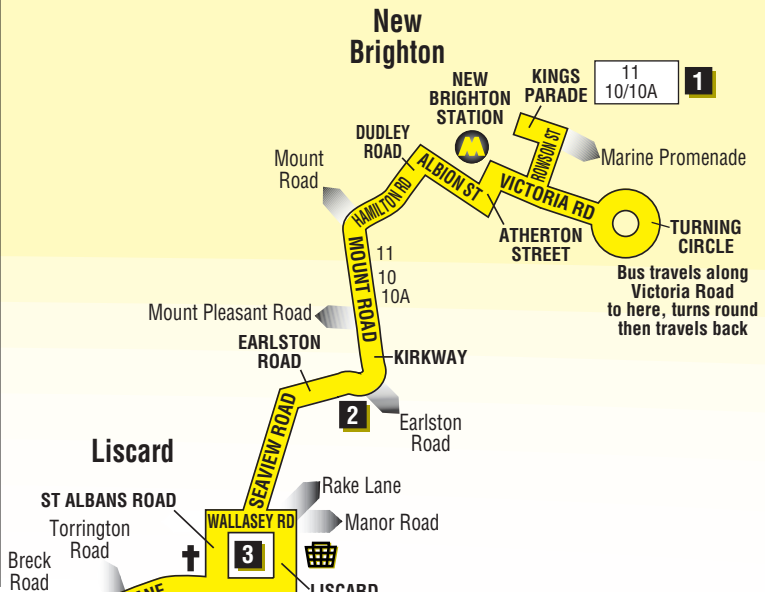

Route 11: from NEW BRIGHTON (KINGS PARADE) via Kings Parade, Rowson Street, Victoria Road, Victoria Road Turning Circle, Victoria Road, Atherton Street, Albion Street, Dudley Road, Hamilton Road, Mount Road, Kirkway, Earlston Road, Seaview Road, Liscard Village, Liscard Crescent, Mill Lane, Poulton Bridge Road, Wallasey Bridge Road, Beaufort Road, Ilchester Road, Station Road, Stanley Road, St James Road, Tollemache Road, Upton Road, Shrewsbury Road, Gerald Road, Talbot Road, Holm Lane, Woodchurch Road, Ackers Road, Home Farm Road, Pemberton Road, Houghton Road, Meadow Crescent, Church Lane, Arrowe Park Road, Hospital Internal Road to ARROWE PARK HOSPITAL.

Return Hospital Internal Road, Arrowe Park Road, Church Lane, Meadow Crescent, Houghton Road, Pemberton Road, Home Farm Road, Ackers Road, Woodchurch Road, Holm Lane, Talbot Road, Gerald Road, Shrewsbury Road, Upton Road, Tollemache Road, St James Road, Stanley Road, Station Road, Ilchester Road, Beaufort Road, Wallasey Bridge Road, Poulton Bridge Road, Mill Lane, St Albans Road, Wallasey Road, Seaview Road, Earlston Road, Kirkway, Mount Road, Hamilton Road, Dudley Road, Albion Street, Atherton Street, Victoria Road, Victoria Turning Circle, Victoria Road, Rowson Street, Kings Parade to New Brighton (Kings Parade).

Route 11:
New Brighton - Arrowe Park Hospital

Routes 10 and 10A:
New Brighton - Nocturum