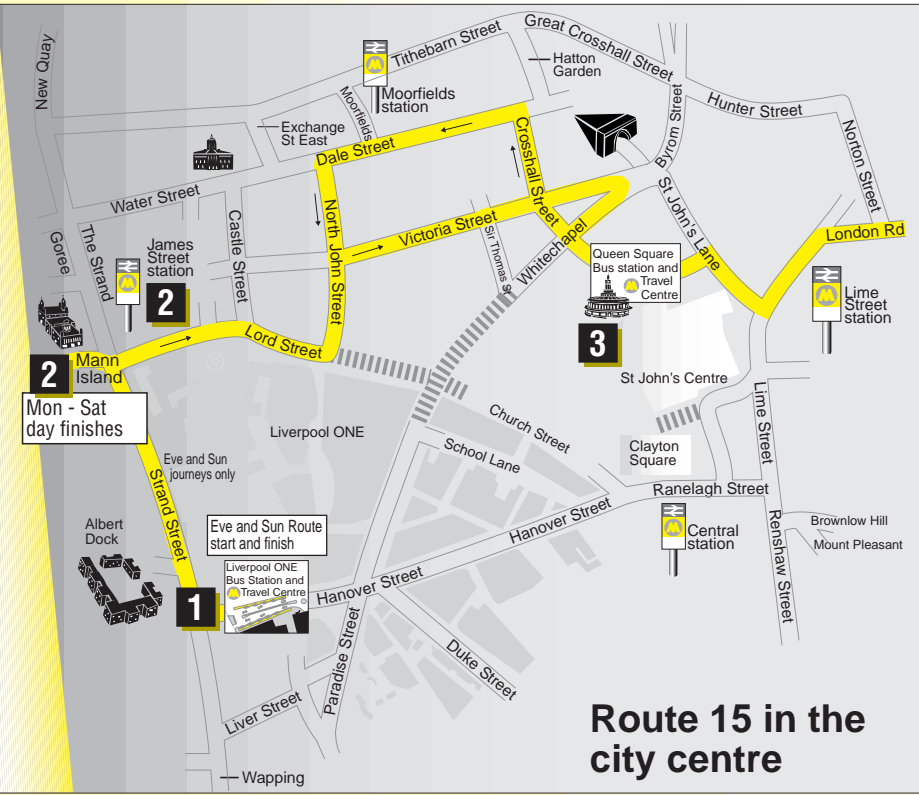

See map below for route within Liverpool city centre

15 Huyton - Liverpool

Mondays to Fridays

7	Huyton Bus Station		0515	0545	0615	0630	0640	0650	0656	0702	0709	0717	0724	0732	0739
6	Eaton Road Police Station		0525	0555	0625	0640	0650	0700	0707	0716	0723	0731	0738	0746	0753
5	West Derby Road, Green Lane		0532	0602	0632	0648	0658	0708	0716	0726	0733	0741	0748	0758	0805
4	London Road, TJ Hughes store		0539	0609	0639	0656	0706	0716	0726	0736	0743	0751	0759	0759	0818
3	Queen Square Bus Station		0542	0612	0642	0659	0709	0719	0729	0739	0746	0754	0802	0812	0821
2	Pier Head Mann Island		0551	0621	0651	0710	0720	0730	0740	0750	0757	0805	0814	0805	0835
1	Liverpool ONE Bus Station		-	-	-	-	-	-	-	-	-	-	-	-	-

Monday to Saturday evening and all Sunday Route 15 between Liverpool and Huyton: from LIVERPOOL ONE BUS STATION via Strand Street, James Street, Lord Street, North John Street, Victoria Street, Whitechapel, QUEEN SQUARE BUS STATION, St Georges Place, Lime Street, London Road, Pembroke Place, Anson Street, London Road, Moss Street, Brunswick Street, West Derby Road, Rocky Lane, West Derby Road, Mill Bank, Mill Lane, Eaton Road, East Prescot Road, Pilch Lane, Page Moss Lane, Western Avenue, Rupert Road, Archway Road, Poplar Bank, Derby Road to HUYTON BUS STATION.

Monday to Saturday evening and all Sunday Route 15 between Huyton and Liverpool: from HUYTON BUS STATION via Lathom Road, Archway Road, Rupert Road, Western Avenue, Page Moss Lane, Pilch Lane, East Prescot Road, Eaton Road, Barnfield Drive, Mill Lane, Mill Bank, West Derby Road, Rocky Lane, West Derby Road, Low Hill, Prescot Street, Daulby Street, Pembroke Place, London Road, Lime Street, St Georges Place, QUEEN SQUARE BUS STATION, Crosshall Street, Dale Street, North John Street, Lord Street, James Street, Strand Street to LIVERPOOL ONE BUS STATION.