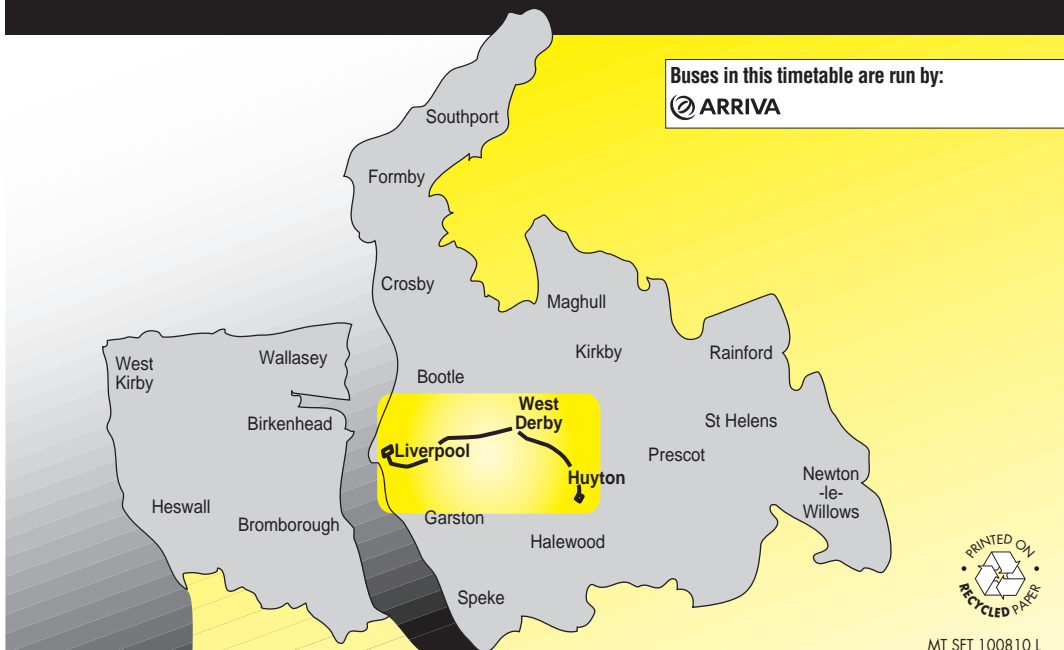

Liverpool - Huyton

Buses in this timetable are run by:

MT SFT 100810 L

Changes from 5 September 2010

Some Monday to Saturday daytime and all evening times are changed
(The Sunday times are unchanged.)

Travel Information

traveline
public transport info

0871 200 22 33

Calls costs 10p per minute from land lines, mobiles may vary

OPEN 0800 TILL 2000 7 DAYS A WEEK

www.merseytravel.gov.uk

Please recycle this booklet when you have finished with it.