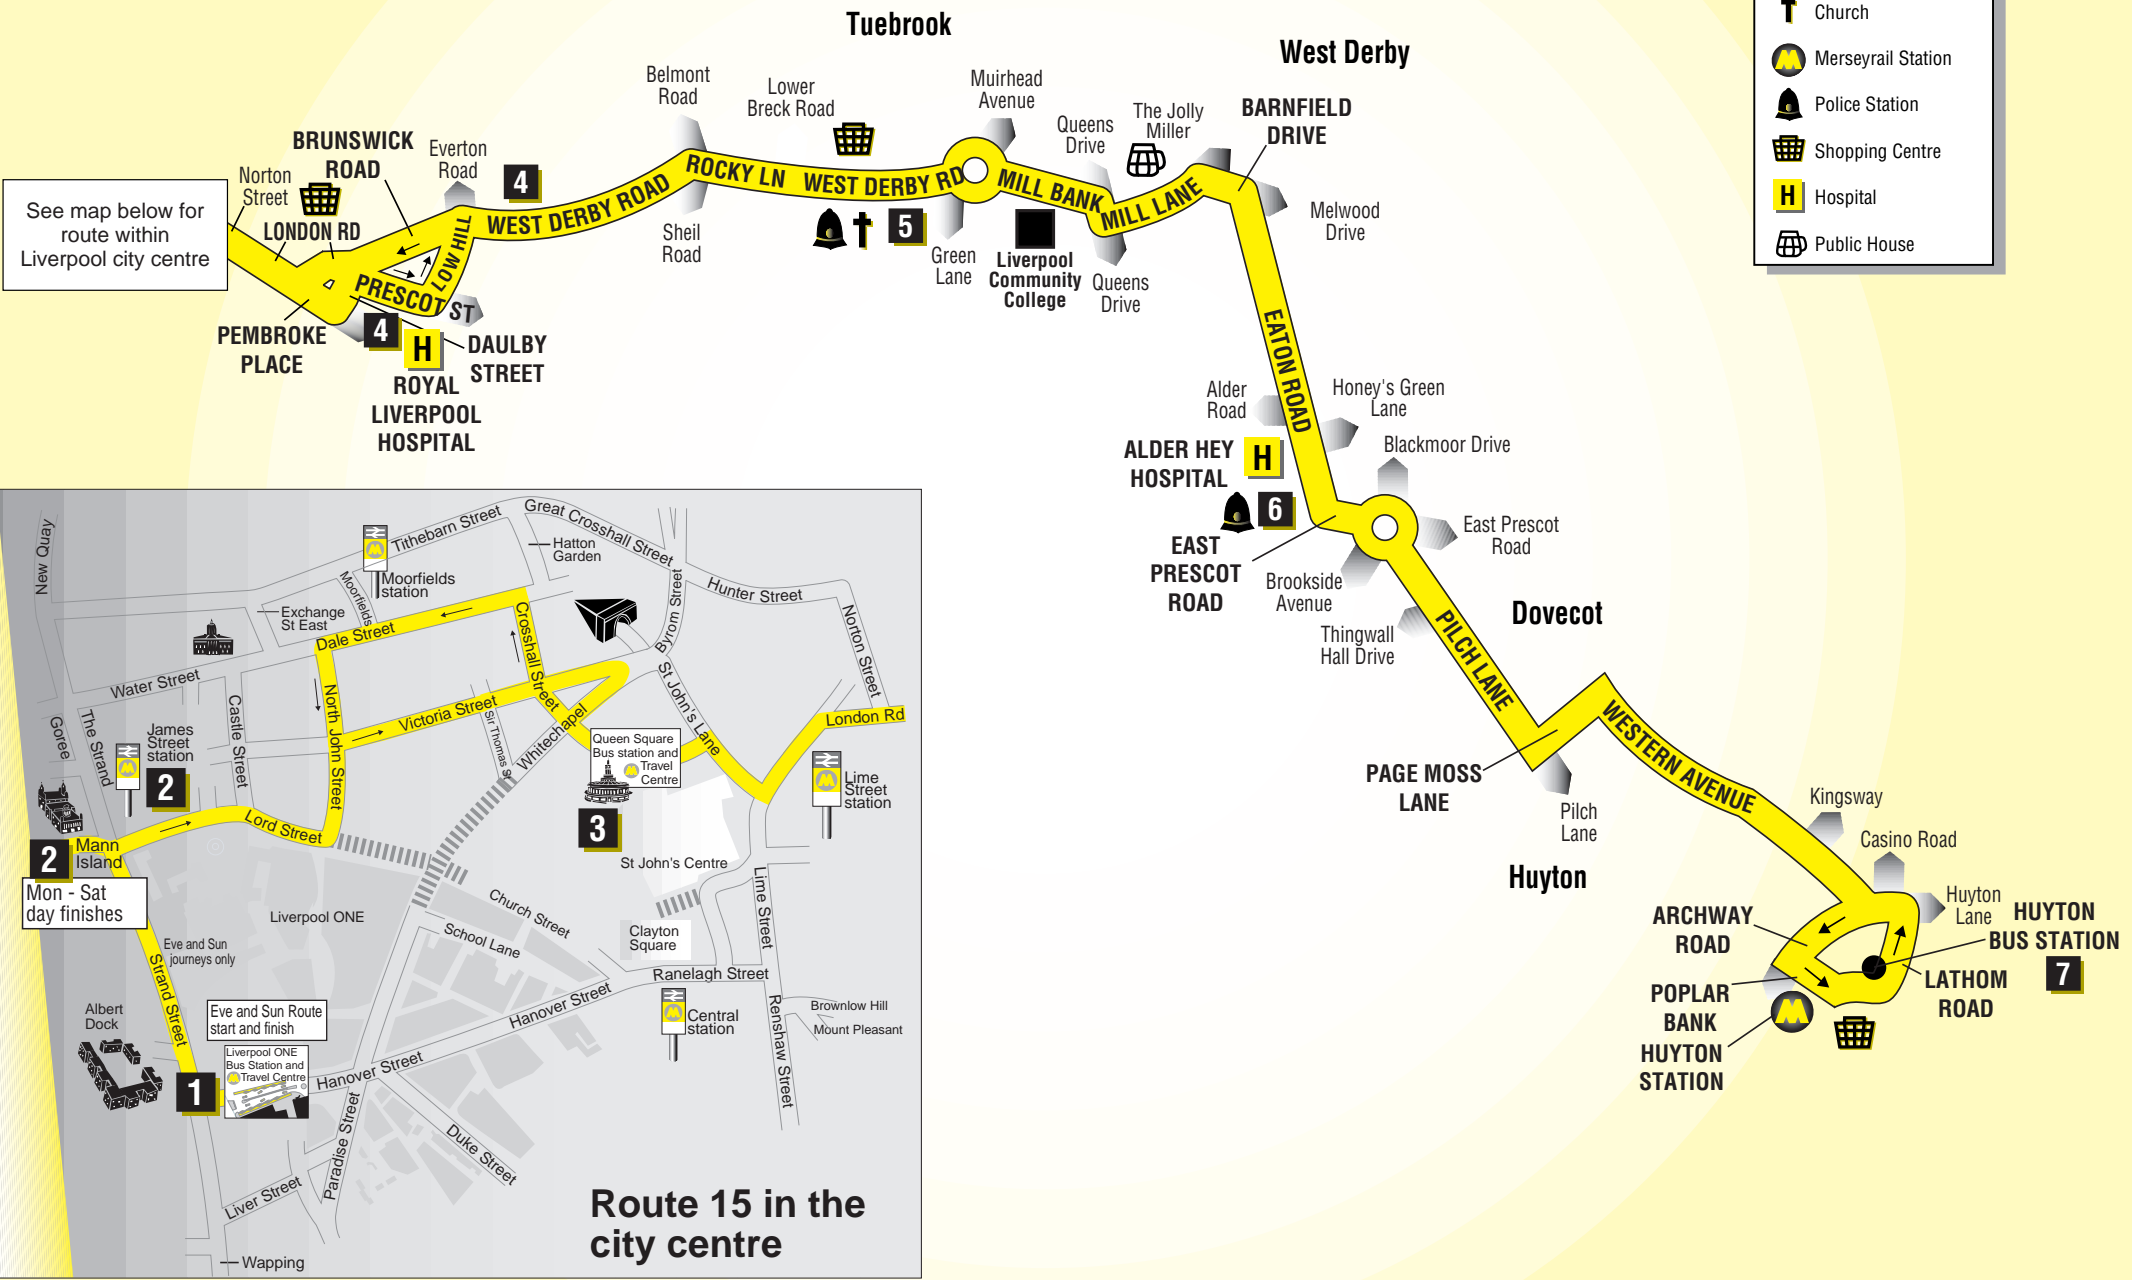

Route 15: Liverpool - Huyton Bus Station

KEY

- **1** Timetable Reference Point
- † Church
- Merseyrail Station
- Police Station
- Shopping Centre
- **H** Hospital
- Public House

See map below for route within Liverpool city centre

15 Huyton - Liverpool

Mondays to Fridays

7	Huyton Bus Station		0515	0545	0615	0630	0640	0650	0656	0702	0709	0717	0724	0732	0739
6	Eaton Road Police Station		0525	0555	0625	0640	0650	0700	0707	0716	0723	0731	0738	0746	0753
5	West Derby Road, Green Lane		0532	0602	0632	0648	0658	0708	0716	0726	0733	0741	0748	0758	0805
4	London Road, TJ Hughes store		0539	0609	0639	0656	0706	0716	0726	0736	0743	0751	0759	0759	0818
3	Queen Square Bus Station		0542	0612	0642	0659	0709	0719	0729	0739	0746	0754	0802	0812	0821
2	Pier Head Mann Island		0551	0621	0651	0710	0720	0730	0740	0750	0757	0805	0814	0805	0835
1	Liverpool ONE Bus Station		-	-	-	-	-	-	-	-	-	-	-	-	-

7	Huyton Bus Station		0747	0754	0802	0809	0817	0824	0832	0840	0850	0900	0910	0920	0930
6	Eaton Road Police Station		0801	0808	0817	0824	0832	0839	0847	0855	0904	0914	0924	0934	0944
5	West Derby Road, Green Lane		0813	0820	0832	0839	0847	0854	0902	0910	0917	0927	0934	0944	0954
4	London Road, TJ Hughes store		0826	0833	0845	0852	0900	0907	0915	0923	0929	0939	0944	0954	1004
3	Queen Square Bus Station		0829	0836	0848	0855	0908	0910	0918	0926	0932	0942	0946	0957	1007
2	Pier Head Mann Island		0843	0850	0902	0909	0917	0924	0932	0940	0946	0956	0958	1008	1018
1	Liverpool ONE Bus Station		-	-	-	-	-	-	-	-	-	-	-	-	-

7	Huyton Bus Station		0938	0945	0953		00	08	15	23	30	38	45	53	
6	Eaton Road Police Station		0952	0959	1007	then at these minutes past each hour	14	22	29	37	44	52	59	07	
5	West Derby Road, Green Lane		1002	1009	1017		24	32	39	47	54	02	09	17	
4	London Road, TJ Hughes store		1012	1019	1027		34	42	49	57	04	12	19	27	until
3	Queen Square Bus Station		1015	1022	1030		37	45	52	00	07	15	22	30	
2	Pier Head Mann Island		1026	1033	1041		48	56	03	11	18	26	33	41	
1	Liverpool ONE Bus Station		-	-	-		-	-	-	-	-	-	-	-	

Continued on next page