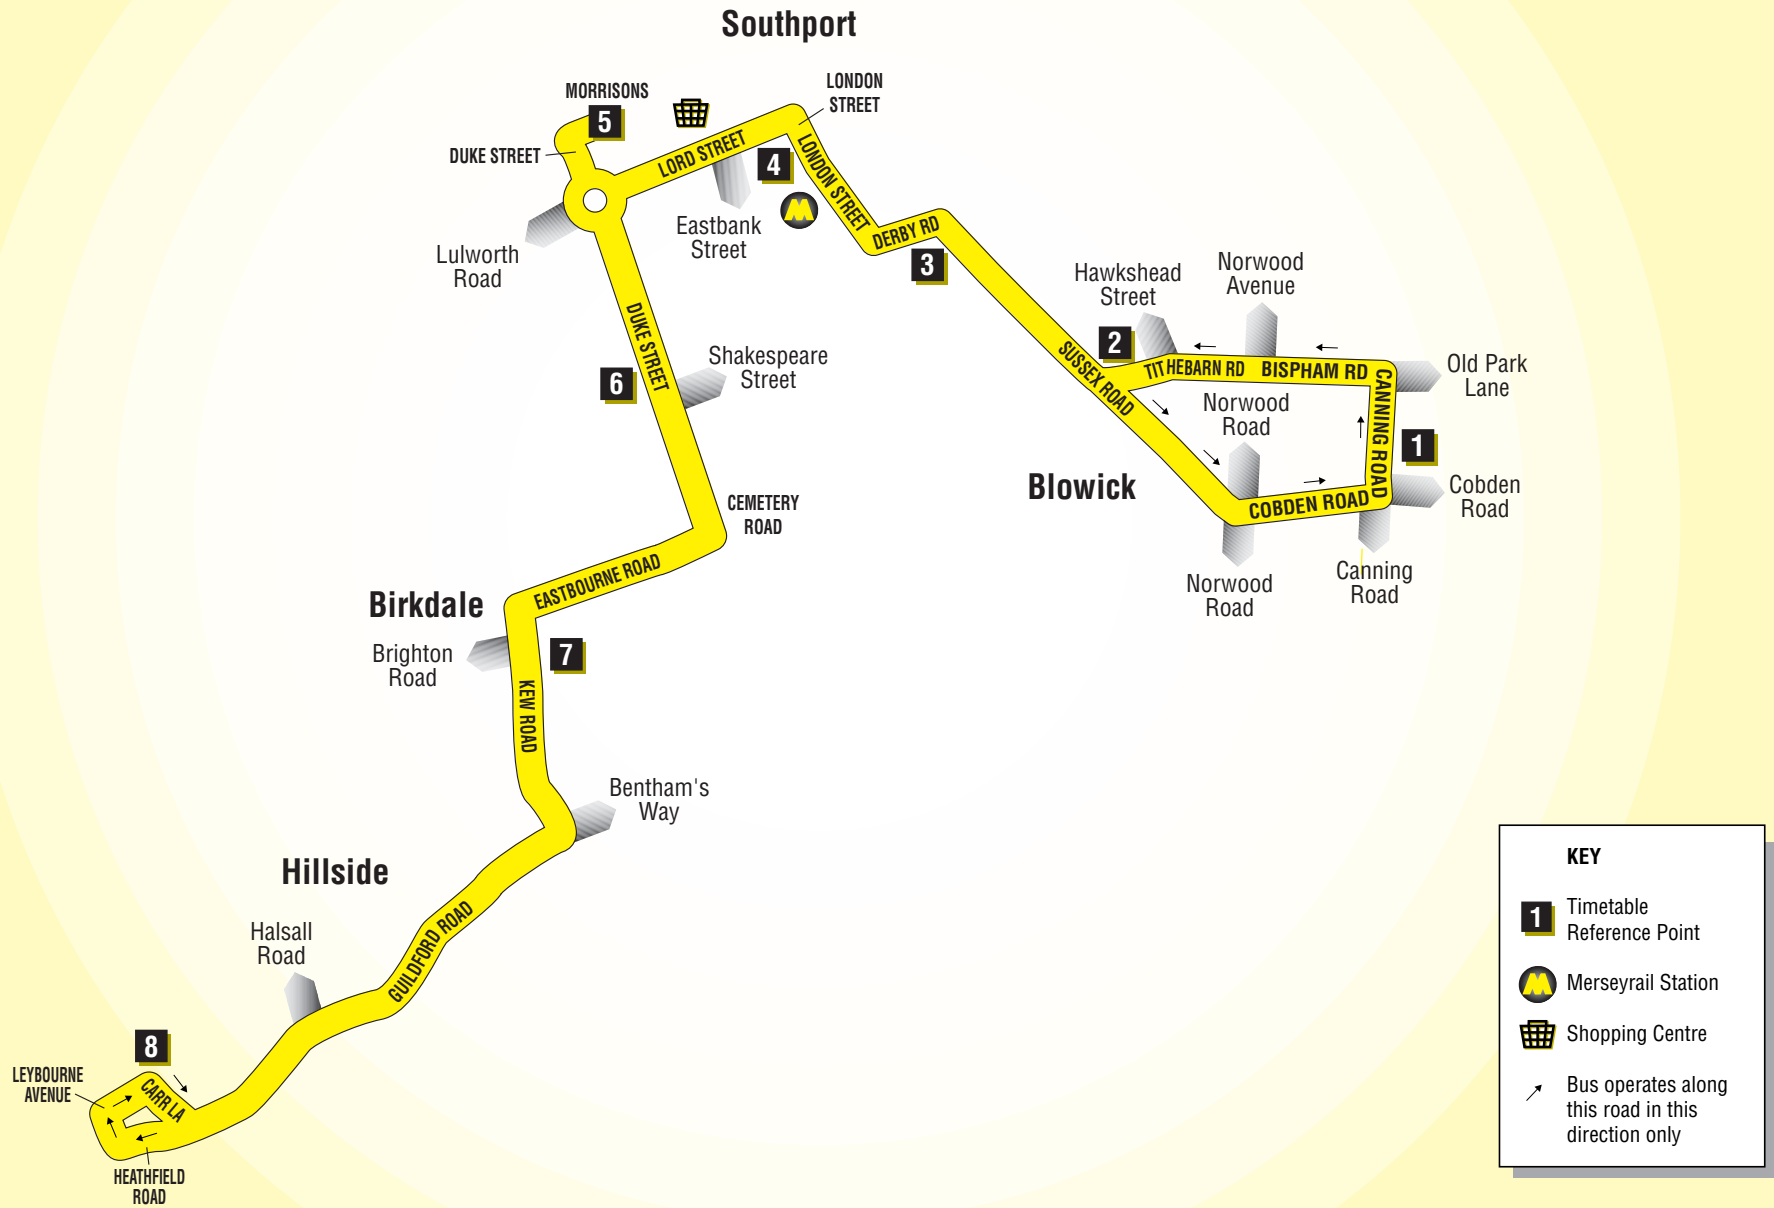

Route 16: Canning Road - Southport - Carr Lane

16 Canning Road - Southport - Carr Lane

CUMFYBUS

Route description

Route 16 between Canning Road and Carr Lane: from CANNING ROAD via Canning Road, Bispham Road, Tithebarn Road, Sussex Road, Derby Road, London Street, Lord Street, Duke Street, Victoria Way, Morrisons Supermarket, Victoria Way, Duke Street, Cemetery Road, Eastbourne Road, Kew Road, Guildford Road, Heathfield Road, Leybourne Avenue to CARR LANE.

Mondays to Saturdays

					SSH	SD		
1	Canning Road	0830		30	1430	1530	-	1630
2	Tithebarn Road, Sussex Road	0834	then	34	1434	1534	-	1634
3	Sussex Road, Derby Road	0836	at	36	1436	1536	-	1636
4	Southport Monument	0839	these	39	1439	1539	-	1639
5	Morrisons Supermarket arrive 	0843	mins	43	until	1443	1543	1543 1643
5	Morrisons Supermarket depart 	0845	past	45	1445	1545	1545	1645
6	Duke Street, The George Pub	0849	each	49	1449	1549	1549	1649
7	Kew Road, Brighton Road	0853	hour	53	1453	1553	1553	1653
8	Carr Lane	0900		00	1500	1600	1600	1700

Route 16 between Carr Lane and Canning Road: from CARR LANE via Carr Lane, Guildford Road, Kew Road, Eastbourne Road, Cemetery Road, Duke Street, Victoria Way, Morrisons Supermarket, Victoria Way, Duke Street, Lord Street, London Street, Derby Road, Sussex Road, Peel Street, Cobden Road to CANNING ROAD.

Mondays to Saturdays

SSH

8	Carr Lane	0901		01		1401	1501	1601	1701
7	Kew Road, Brighton Road	0907	then	07		1407	1507	1607	1707
6	Duke Street, The George Pub	0911	at	11		1411	1511	1611	1711
5	Morrisons Supermarket arrive 	0915	these	15		1415	1515	1615	1715
5	Morrisons Supermarket depart 	0917	mins	17	until	1417	1517	1617	1717
4	Hoghton Street	0922	past	22		1422	1522	1622	1722
3	Sussex Road, Derby Road	0924	each	24		1424	1524	1624	1724
2	Tithebarn Road, Sussex Road	0927	hour	27		1427	1527	1627	1727
1	Canning Road	0929		29		1429	1529	1629	1729