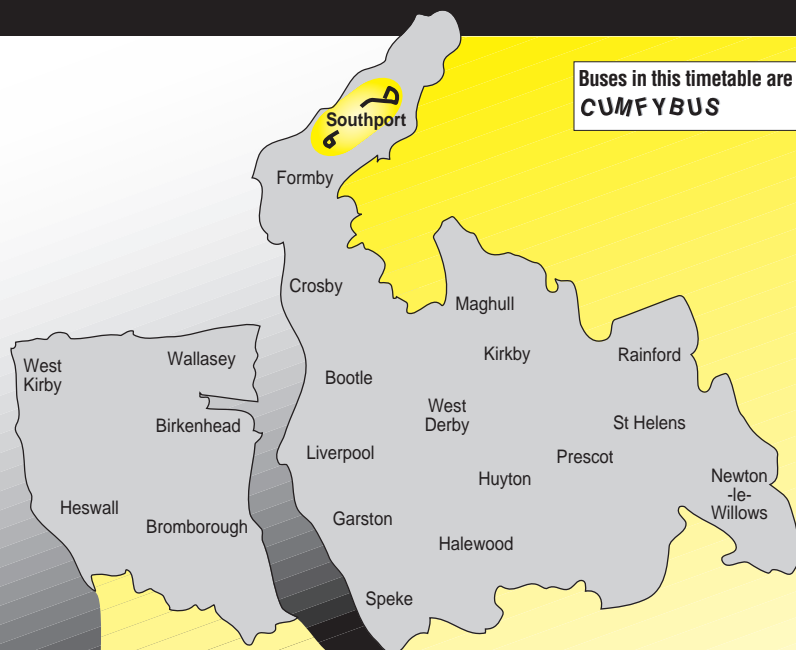

Merseytravel

Bus times

16

Canning Road - Southport - Carr Lane

Buses in this timetable are run by:
CUMFYBUS

MT POP 011209 SP

Changes from 11 January 2010

The service is rerouted to run via Derby Road, to serve the Central 12 Shopping Centre.
(The times are unchanged.)

Route 16: Canning Road - Southport - Carr Lane

16 Canning Road - Southport - Carr Lane

CUMFYBUS

Route description

Route 16 between Canning Road and Carr Lane: from CANNING ROAD via Canning Road, Bispham Road, Tithebarn Road, Sussex Road, Derby Road, London Street, Lord Street, Duke Street, Victoria Way, Morrisons Supermarket, Victoria Way, Duke Street, Cemetery Road, Eastbourne Road, Kew Road, Guildford Road, Heathfield Road, Leybourne Avenue to CARR LANE.

Route 16 between Carr Lane and Canning Road: from CARR LANE via Carr Lane, Guildford Road, Kew Road, Eastbourne Road, Cemetery Road, Duke Street, Victoria Way, Morrisons Supermarket, Victoria Way, Duke Street, Lord Street, London Street, Derby Road, Sussex Road, Peel Street, Cobden Road to CANNING ROAD.

Mondays to Saturdays

SSH

8	Carr Lane	0901		01		1401	1501	1601	1701
7	Kew Road, Brighton Road	0907	then	07		1407	1507	1607	1707
6	Duke Street, The George Pub	0911	at	11		1411	1511	1611	1711
5	Morrisons Supermarket arrive 	0915	these	15		1415	1515	1615	1715
5	Morrisons Supermarket depart 	0917	mins	17	until	1417	1517	1617	1717
4	Hoghton Street	0922	past	22		1422	1522	1622	1722
3	Sussex Road, Derby Road	0924	each	24		1424	1524	1624	1724
2	Tithebarn Road, Sussex Road	0927	hour	27		1427	1527	1627	1727
1	Canning Road	0929		29		1429	1529	1629	1729