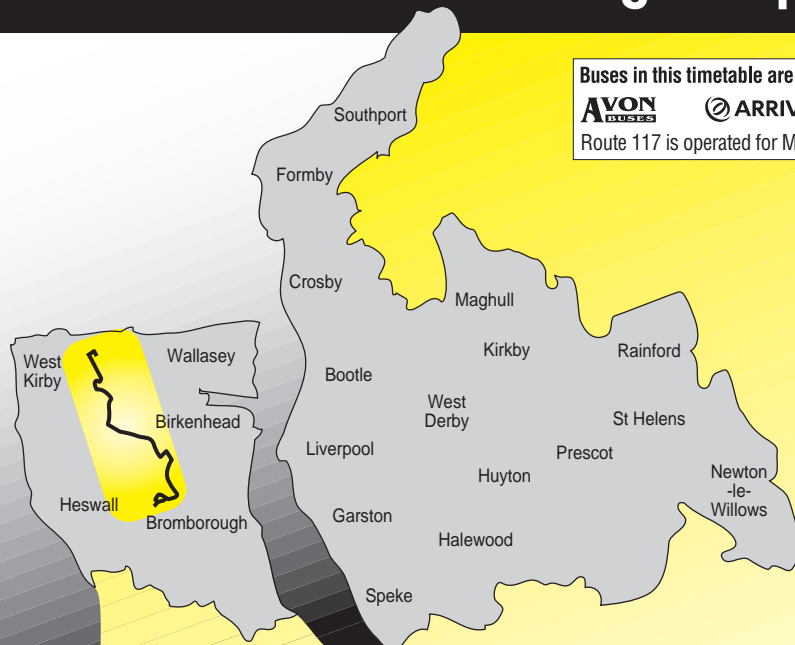

Birkenhead - Moreton Cross Moreton Cross - Clatterbridge Hospital

Buses in this timetable are run by:

Route 117 is operated for Merseytravel.

MT SFT 290910 W

Changes from 26 September 2009

Route 18: a new hourly Saturday daytime service is introduced between Birkenhead, Moreton Cross and Tarran Way Industrial Estate.
(All the other services are unchanged.)

Travel Information

traveline
public transport info

0871 200 22 33

Calls costs 10p per minute from land lines, mobiles may vary

OPEN 0800 TILL 2000 7 DAYS A WEEK

www.merseytravel.gov.uk

Please recycle this booklet when you have finished with it.