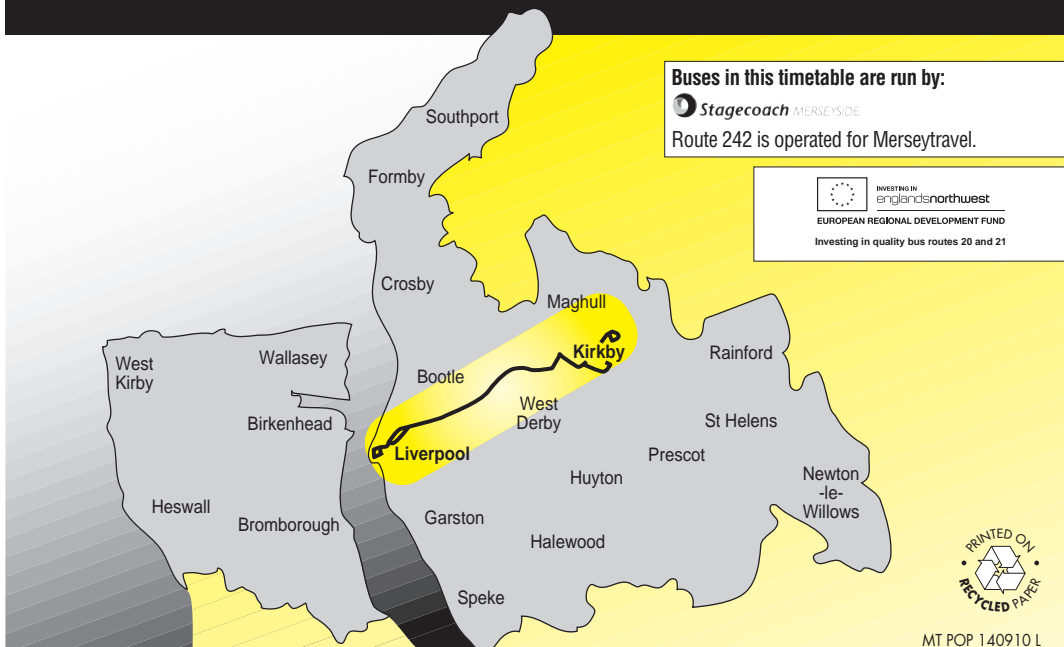

Liverpool - Tower Hill or Northwood

Buses in this timetable are run by:

Route 242 is operated for Merseytravel.

MT POP 140910 L

Changes from 09 October 2011

Routes 20 and 21 are now shown in this combined timetable.

Routes 20 and 21: buses are rerouted in Liverpool city centre to finish at Water Street and start in James Street, so Route 20 no longer serves Liverpool ONE Bus Station and Route 21 no longer serves Castle Street. Route 20 towards Tower Hill is also rerouted to serve Norton Street. The times are changed.

Routes 120 and 220: Stagecoach have introduced some extra early morning Route 20 and 21 buses, so these two services are withdrawn.

Route 242: the 0649 and 0719 buses from Northwood now start from Tower Hill 7 minutes earlier.

Travel
Information

traveline
public transport info

0871 200 22 33

Calls costs 10p per minute from
land lines, mobiles may vary

OPEN 0800 TILL 2000 7 DAYS A WEEK

www.merseytravel.gov.uk

Please recycle
this booklet
when you have
finished with it.