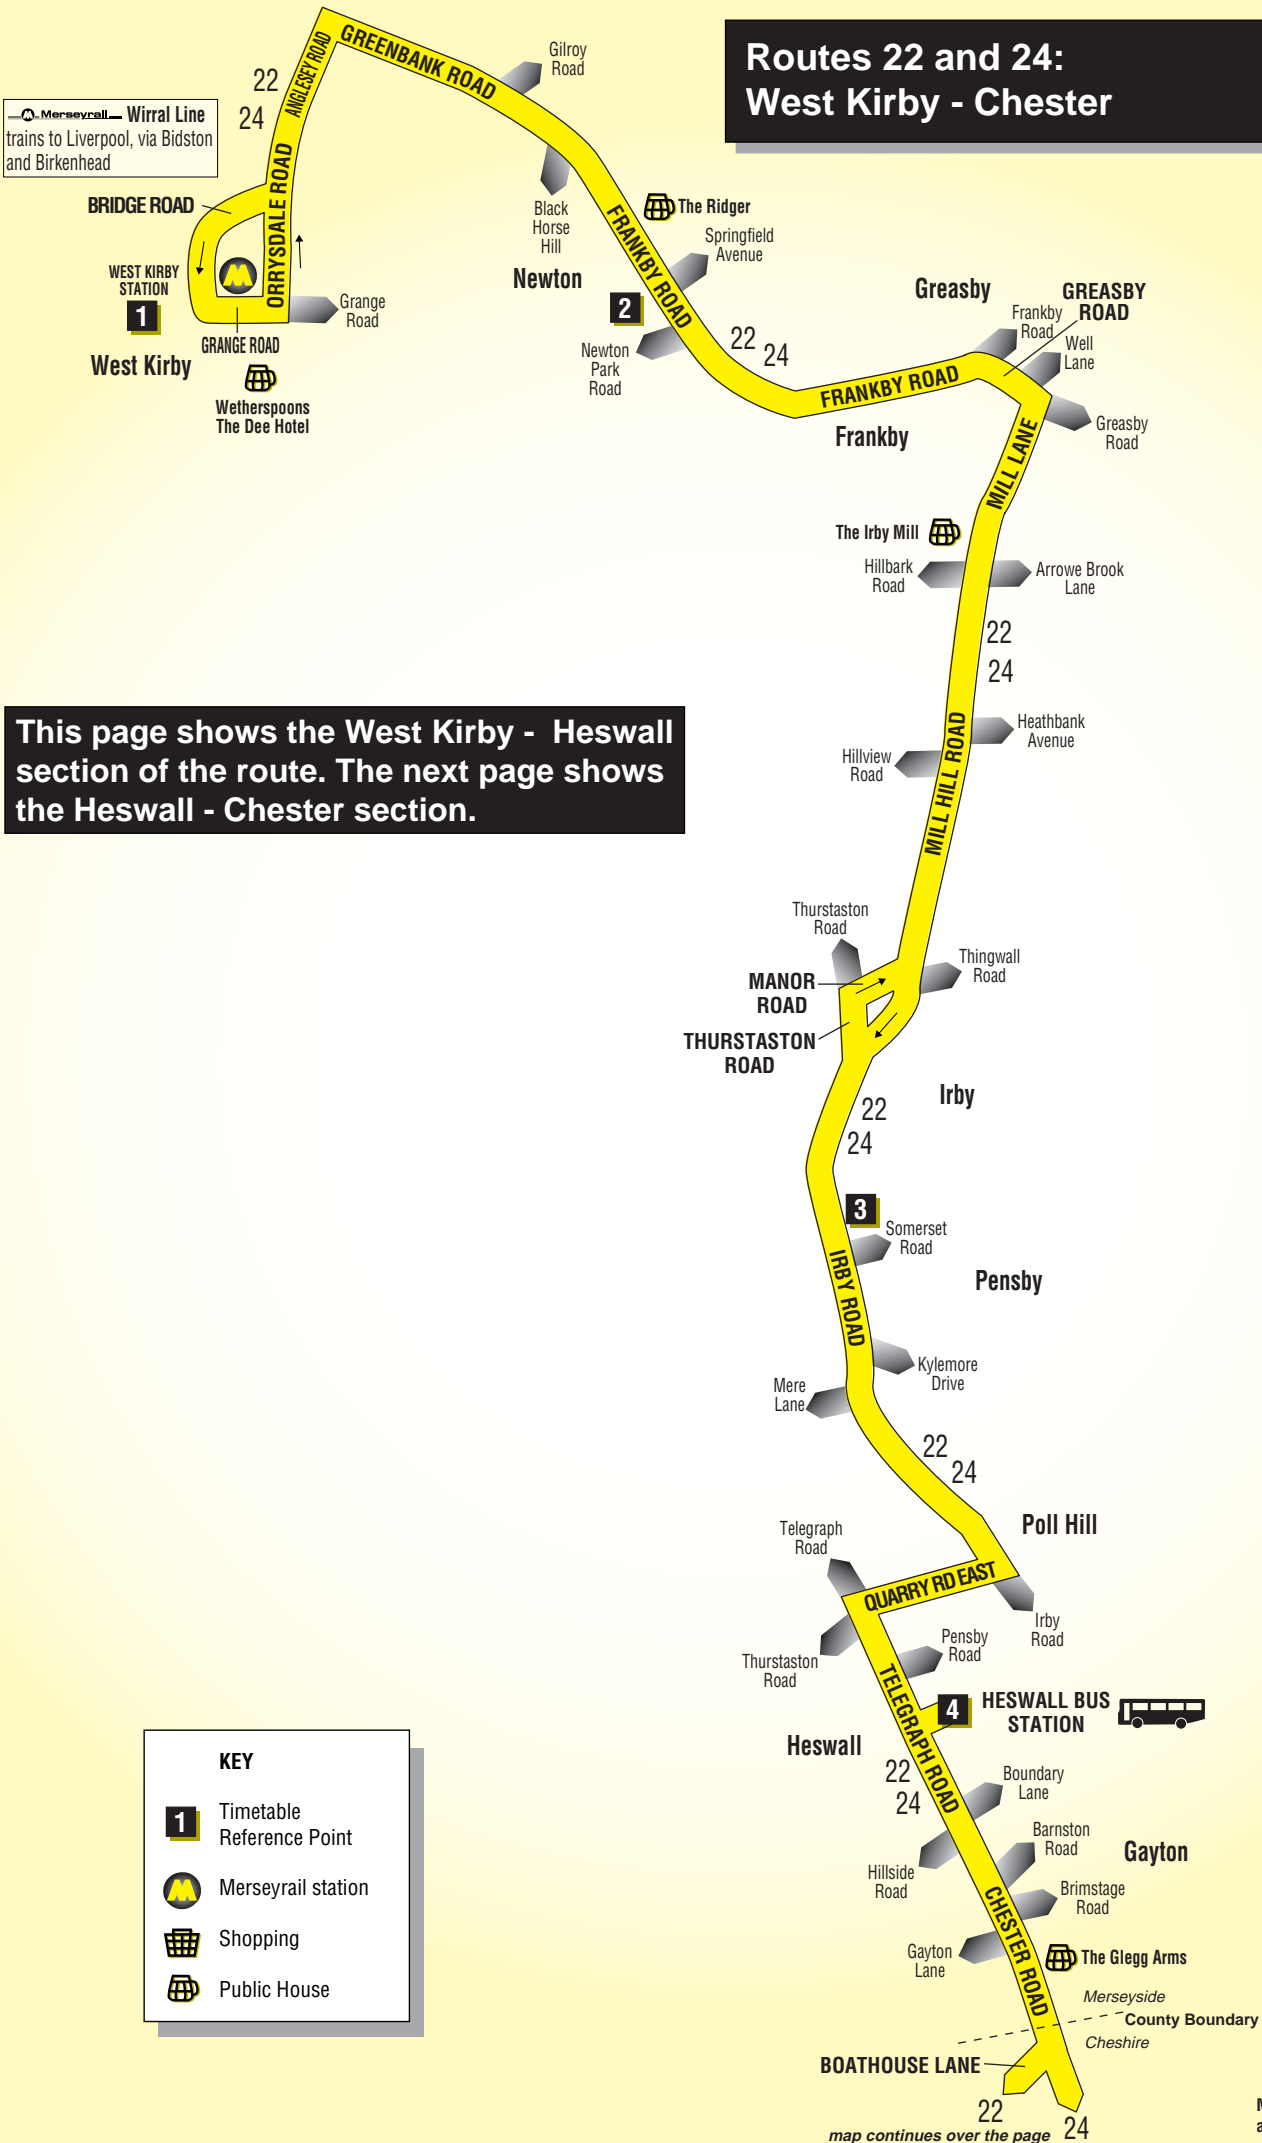

Merseytravel

Bus times

22 24

West Kirby - Chester

Buses in this timetable are run by:

MT POP 210311 W

Changes from 24 April 2011

Route 23: the service is withdrawn.

Routes 22 and 24: West Kirby - Chester

Merseyrail Wirral Line
trains to Liverpool, via Bidston
and Birkenhead

This page shows the West Kirby - Heswall section of the route. The next page shows the Heswall - Chester section.

KEY

- 1** Timetable Reference Point
- Merseyrail station
- Shopping
- Public House

Merseytravel pre-paid tickets are valid in Merseyside only

map continues over the page

Routes 22 and 24: West Kirby - Chester

This page shows the Heswall - Chester section of the route. The previous page shows the West Kirby - Heswall section.

KEY

- 1** Timetable Reference Point
- Merseyrail station
- Shopping
- Public House

Merseyside Cheshire map continues over the page Merseytravel pre-paid tickets are valid in Merseyside only