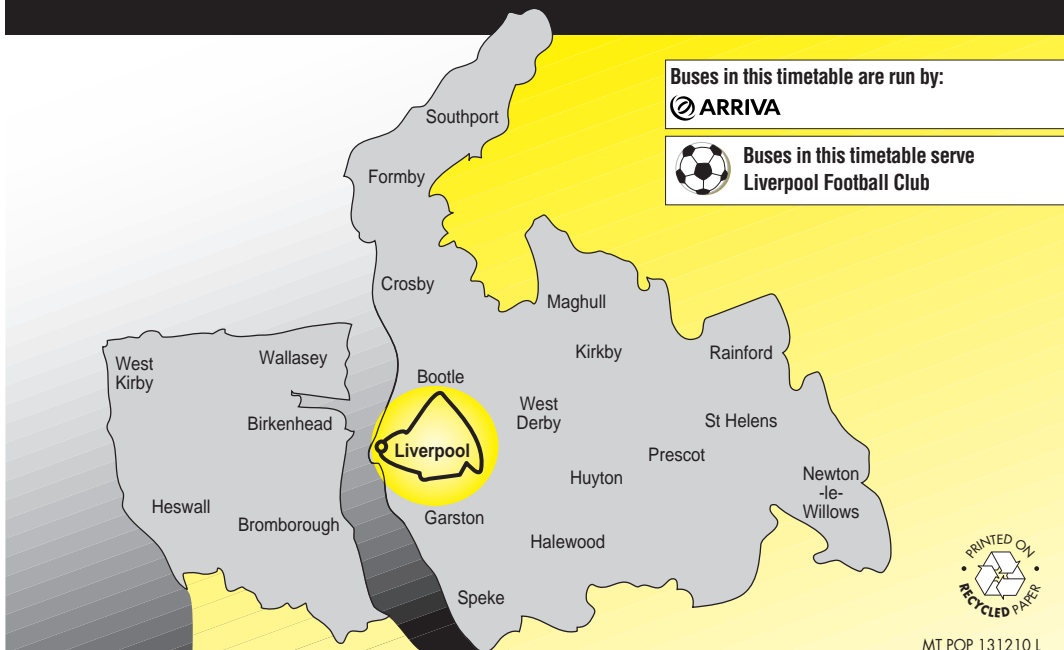

Sheil Road circulars

Buses in this timetable are run by:

Buses in this timetable serve
Liverpool Football Club

MT POP 131210 L

Changes from 09 January 2011

Route 26: the times at Sheil Road are changed. Buses which finished at Sheil Road, Gardner's Drive now finish at Sheil Road, Prescott Road.

Route 27: buses which finished at Sheil Road, Gardner's Drive now finish at Sheil Road, Prescott Road. All the other times are unchanged.

Travel Information

traveline
public transport info

0871 200 22 33

Calls costs 10p per minute from land lines, mobiles may vary

OPEN 0800 TILL 2000 7 DAYS A WEEK

www.merseytravel.gov.uk

Please recycle this booklet when you have finished with it.