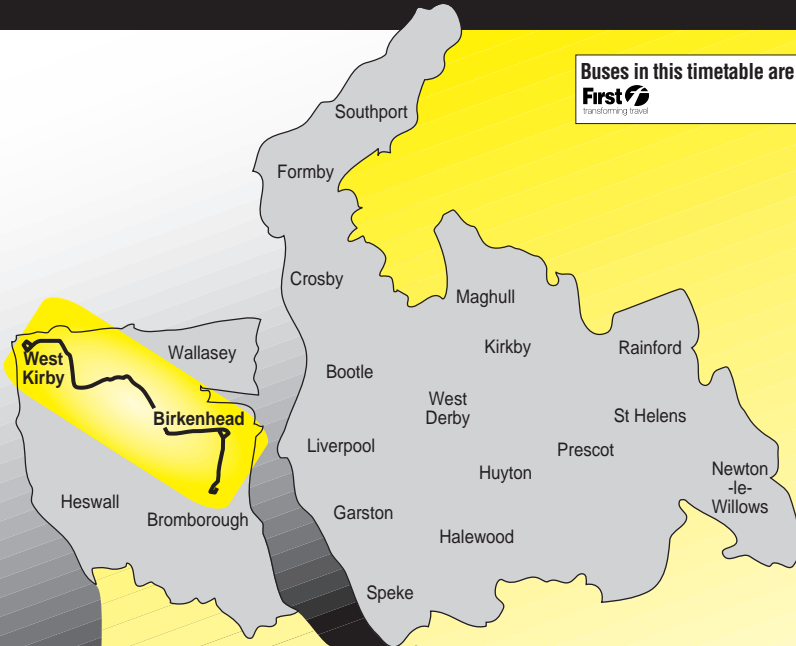

Merseytravel

Bus times

38

West Kirby - New Ferry via Birkenhead

Buses in this timetable are run by:

MT SFT 240311 W

Changes from 09 May 2011

Buses are rerouted so they no longer serve the Sandbrook Estate.
The times are changed.

38

West Kirby - Birkenhead - New Ferry

Saturdays

9	West Kirby Wetherspoons Public House	⇒	0803	0833		03	33		1803	1833
8	Hoylake Kings Gap		0808	0838	then	08	38		1808	1838
7	Meols Railway Inn Public House Birkenhead Road		0813	0843	at	13	43		1813	1843
6	Moreton Cross	🛒	0820	0850	these	20	50		1820	1850
5	Bidston By-Pass Tesco Superstore	🛒	0826	0856	mins	26	56	until	1826	1856
4	Cloughton Village	🛒	0832	0902	past	32	02		1832	1902
3	Birkenhead Bus Station	🚌	0842	0912	each	42	12		1842	1912
2	Rock Ferry Bedford Avenue		0852	0922	hour	52	22		1852	1922
1	New Ferry Bebington Road		0859	0929		59	29		1859	1929

38

New Ferry - Birkenhead - West Kirby

Saturdays

1	New Ferry Bebington Road		0702	0732		02	32		1702	1732	1802
2	Rock Ferry Bedford Avenue		0710	0740	then	10	40		1710	1740	1810
3	Birkenhead Bus Station	🚌	0721	0751	at	21	51		1721	1751	1821
4	Cloughton Village	🛒	0729	0759	these	29	59		1729	1759	1829
5	Bidston By-Pass Tesco Superstore	🛒	0735	0805	mins	35	05	until	1735	1805	1835
6	Moreton Cross	🛒	0741	0811	past	41	11		1741	1811	1841
7	Meols Railway Inn Public House Birkenhead Road		0748	0818	each	48	18		1748	1818	-
8	Hoylake Kings Gap		0753	0823	hour	53	23		1753	1823	-
9	West Kirby Wetherspoons Public House	⇒	0758	0828		58	28		1758	1828	-