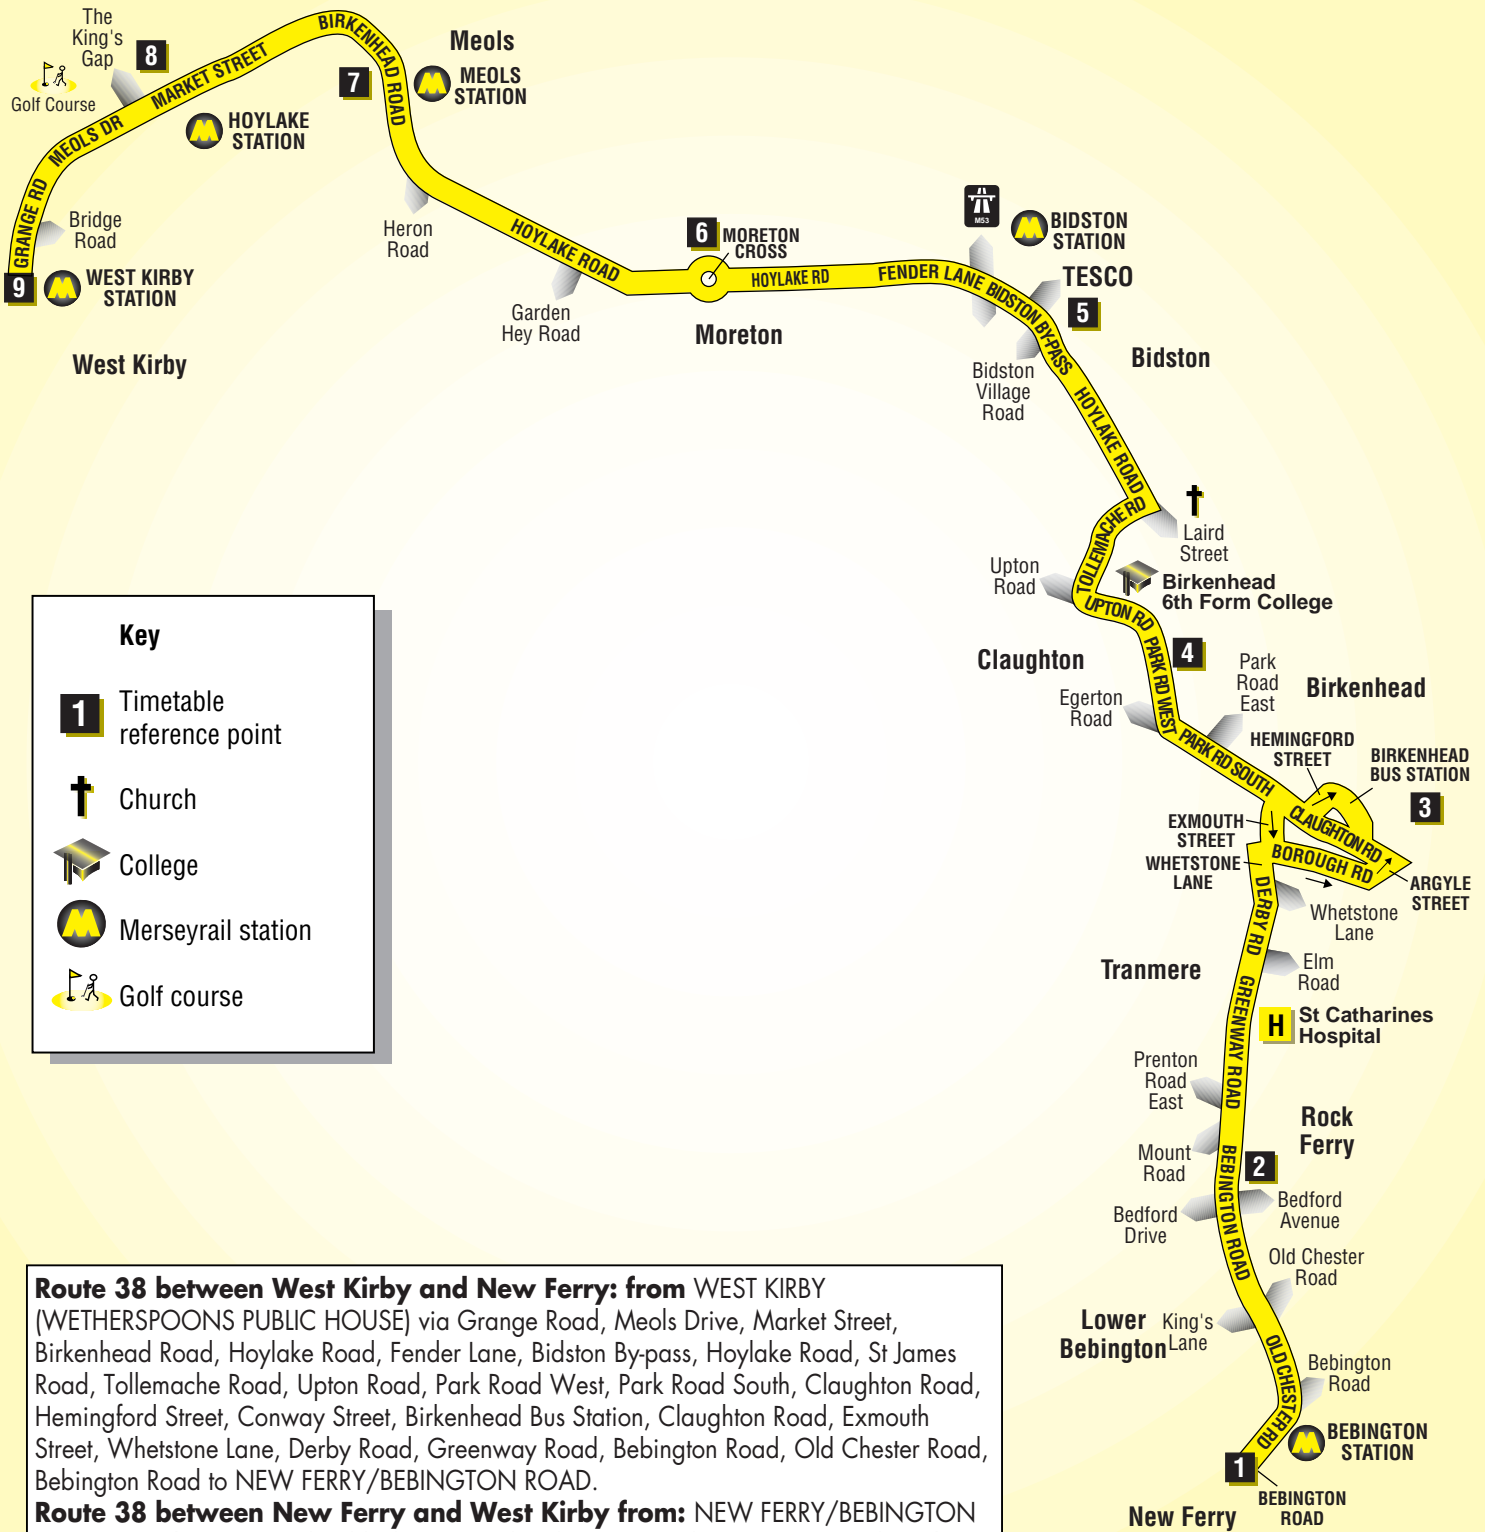

Merseytravel

Bus times

38

West Kirby - New Ferry via Birkenhead

Buses in this timetable are run by:

MT SFT 240311 W

Changes from 09 May 2011

Buses are rerouted so they no longer serve the Sandbrook Estate.
The times are changed.

Route 38: West Kirby - New Ferry

Route 38 between West Kirby and New Ferry: from WEST KIRBY (WETHERSPOONS PUBLIC HOUSE) via Grange Road, Meols Drive, Market Street, Birkenhead Road, Hoylake Road, Fender Lane, Bidston By-pass, Hoylake Road, St James Road, Tollemache Road, Upton Road, Park Road West, Park Road South, Claughton Road, Hemingford Street, Conway Street, Birkenhead Bus Station, Claughton Road, Exmouth Street, Whetstone Lane, Derby Road, Greenway Road, Bebington Road, Old Chester Road, Bebington Road to NEW FERRY/BEBINGTON ROAD.

Route 38 between New Ferry and West Kirby: from NEW FERRY/BEBINGTON ROAD via Bebington Road, Old Chester Road, Bebington Road, Greenway Road, Derby Road, Whetstone Lane, Borough Road, Clifton Crescent, Argyle Street, Conway Street, Birkenhead Bus Station, Claughton Road, Park Road South, Park Road West, Upton Road, Tollemache Road, St James Road, Hoylake Road, Bidston By-Pass, Fender Lane, Hoylake Road, Birkenhead Road, Market Street, Meols Drive, Grange Road to WEST KIRBY MERSEYRAIL STATION.

9	West Kirby Wetherspoons Public House	⇒	1637	1707	1743	1816	1847
8	Hoylake Kings Gap		1642	1712	1748	1821	1852
7	Meols Railway Inn Public House Birkenhead Road		1647	1717	1753	1826	1857
6	Moreton Cross	🛒	1657	1727	1800	1833	1904
5	Bidston By-Pass Tesco Superstore	🛒	1703	1733	1806	1839	1910
4	Cloughton Village	🛒	1711	1741	1812	1845	1916
3	Birkenhead Bus Station	🚌	1726	1756	1822	1855	1926
2	Rock Ferry Bedford Avenue		1736	1806	1832	1905	1936
1	New Ferry Bebington Road		1745	1815	1839	1912	1943