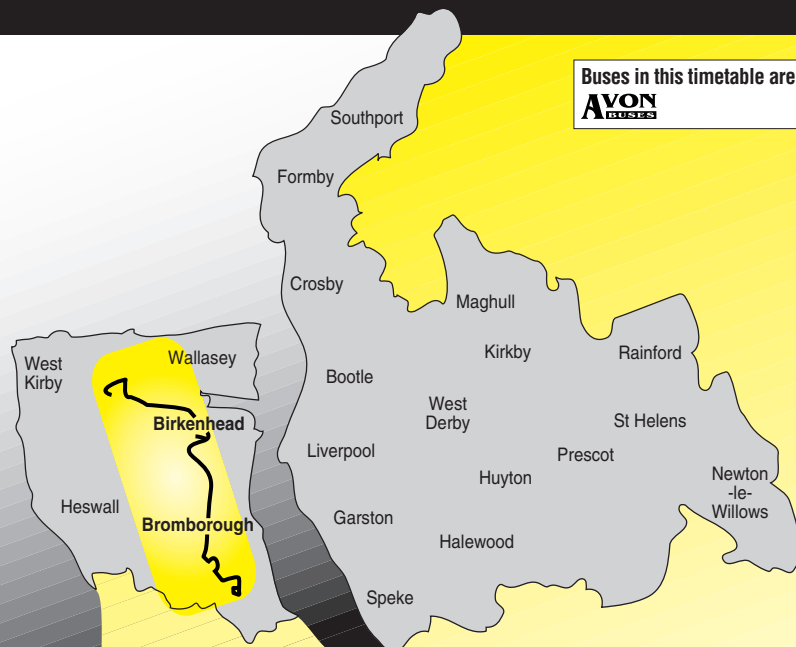

Saughall Massie - Mill Park via Birkenhead

Buses in this timetable are run by:

MT SFT 020211 W

Changes from 07 March 2011

Both services are rerouted to serve Croft Retail Park, running via Port Causeway, Stadium Road, the new internal link road, Welton Road and Caldbeck Road. The times are unchanged.

Travel
Information

traveline
public transport info

0871 200 22 33

Calls costs 10p per minute from
land lines, mobiles may vary

OPEN 0800 TILL 2000 7 DAYS A WEEK

www.merseytravel.gov.uk

Please recycle
this booklet
when you have
finished with it.