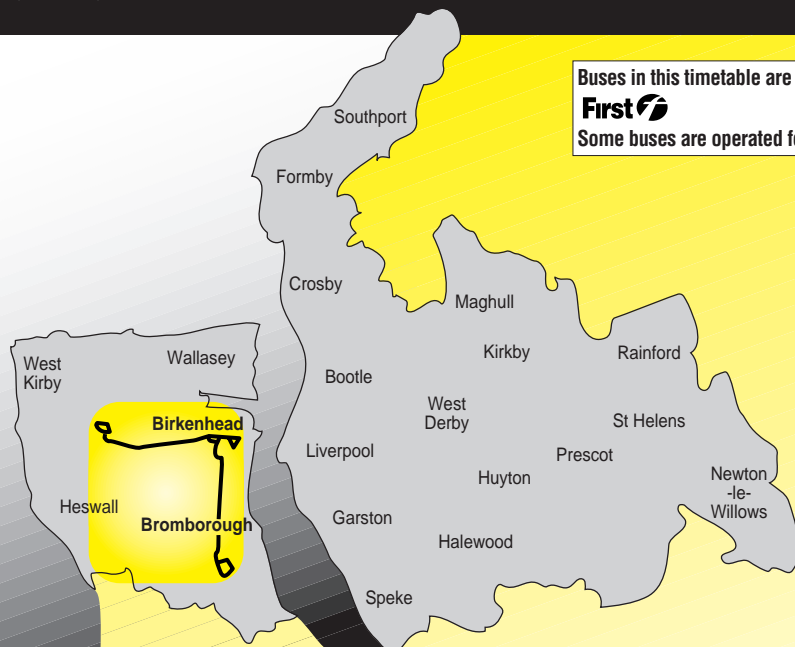

Merseytravel

Bus times

41 42 141 142

Bromborough - Woodchurch via Mill Park and Birkenhead

Buses in this timetable are run by:
First
Some buses are operated for Merseytravel.

POP 160911

Changes from 09 October 2011