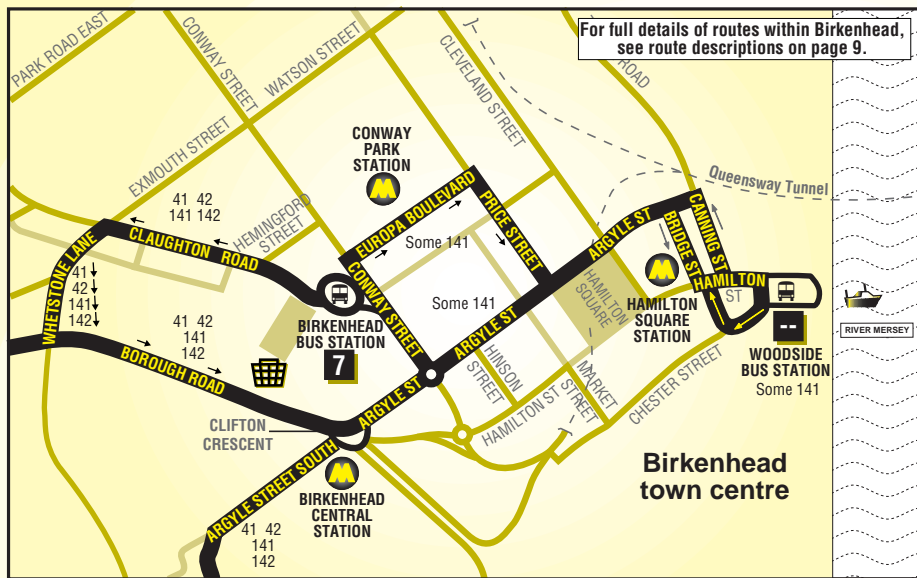

Routes 41, 42, 141 and 142: Mill Park - Birkenhead - Woodchurch

KEY

- Timetable Reference Point
- Merseyrail Station
- Shopping Centre