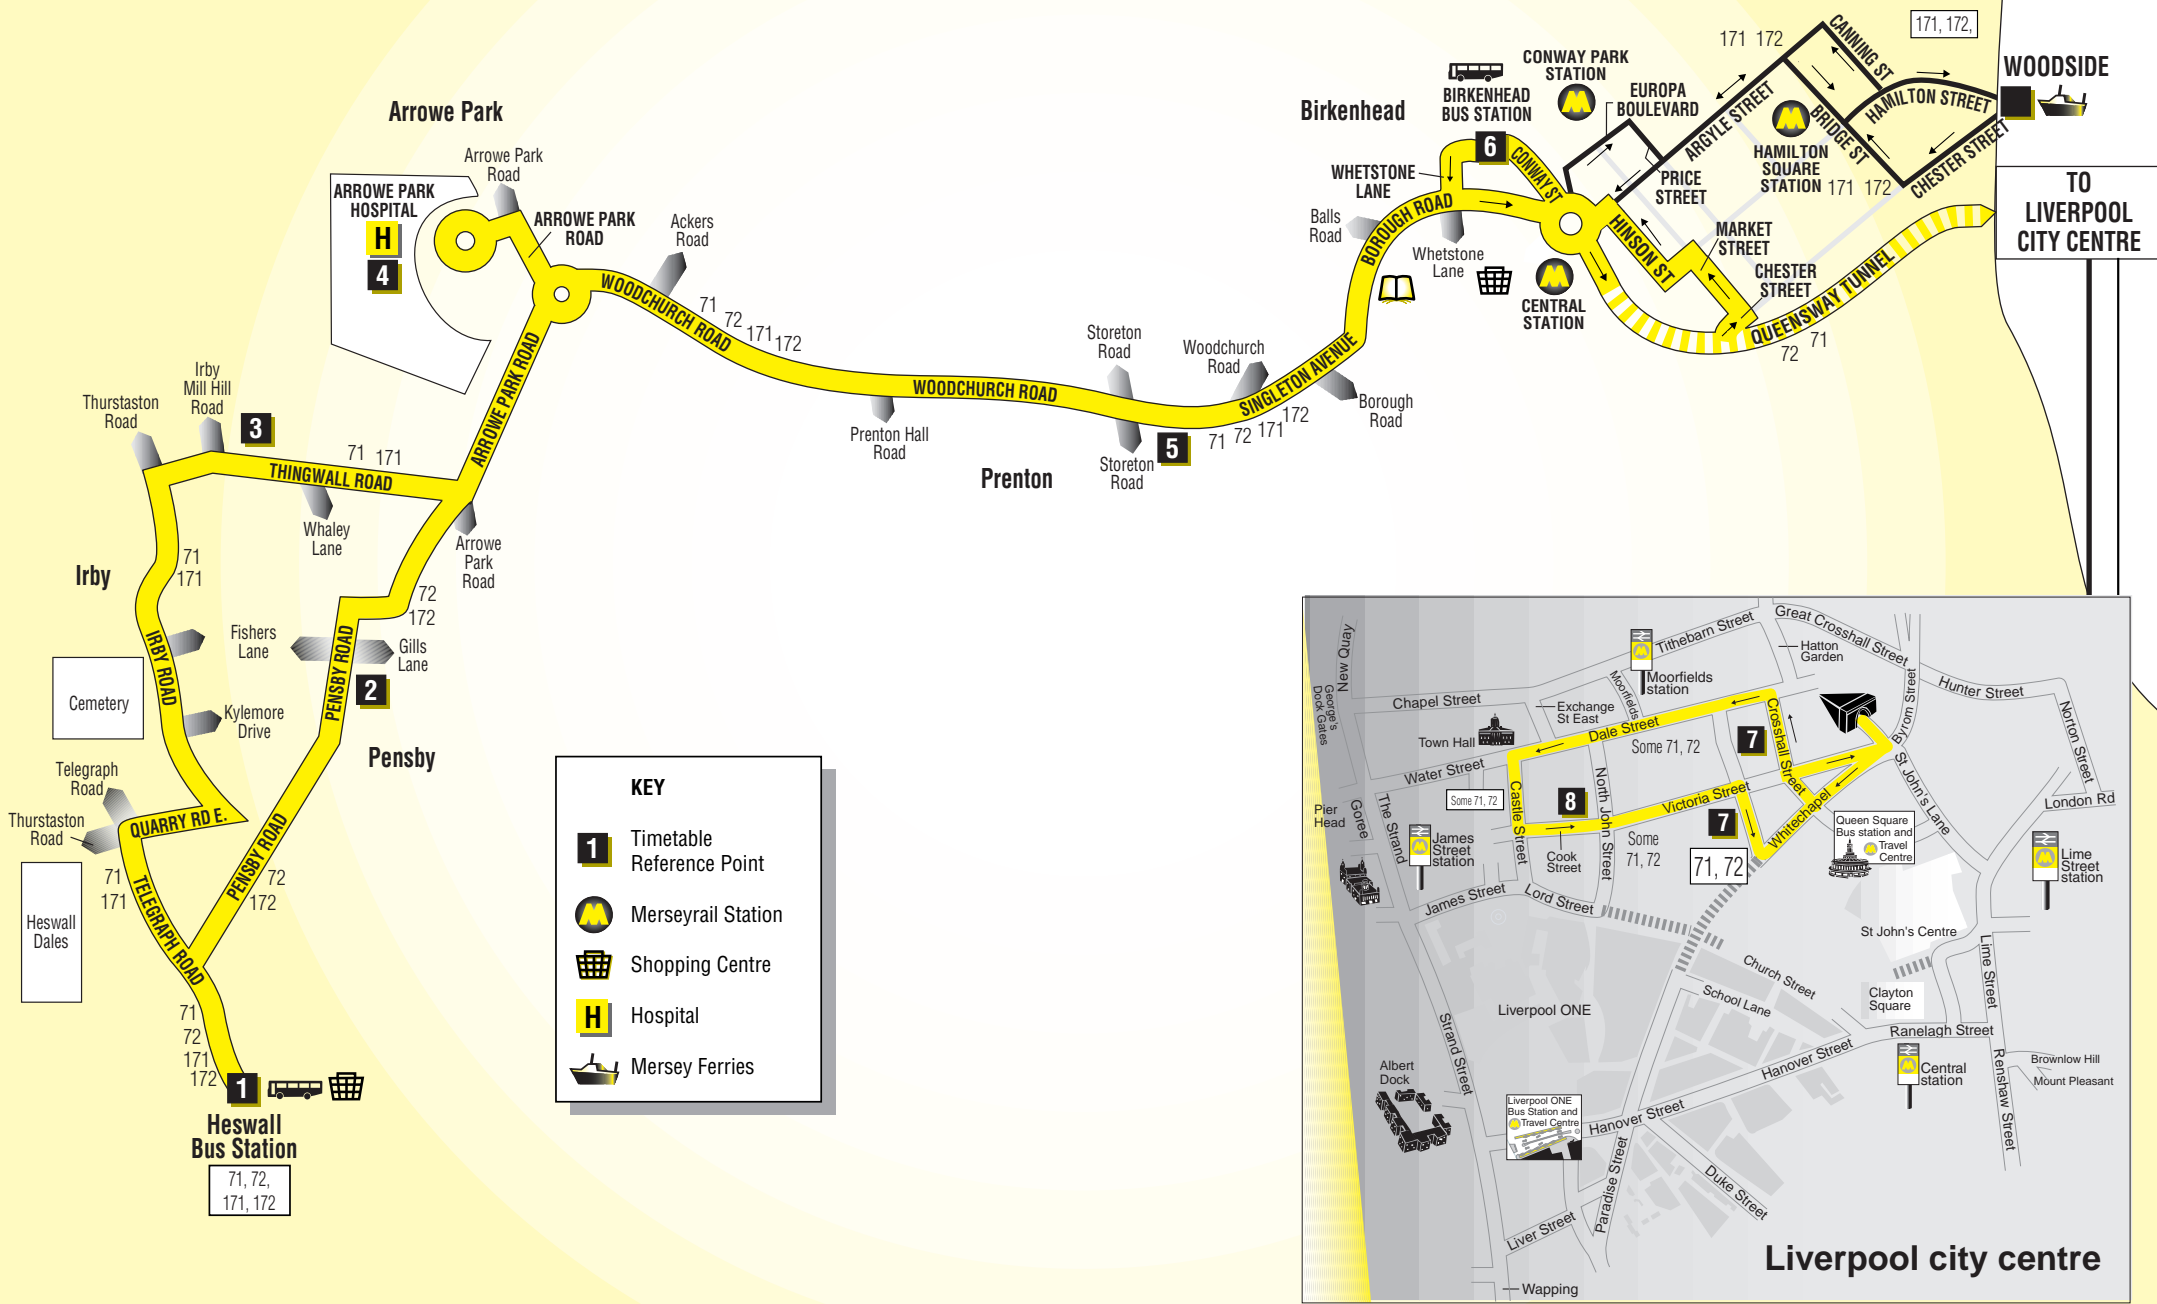

Routes 71, 72, 171 and 172: Heswall - Woodside or Liverpool

KEY

- **1** Timetable Reference Point
- Merseyrail Station
- Shopping Centre
- **H** Hospital
- Mersey Ferries

Liverpool city centre

71
72

Liverpool - Birkenhead - Irby - Heswall
Liverpool - Birkenhead - Pensby - Heswall

Mondays to Fridays

		71	72	71	72	71	72	71	72	71	72	71	72	71
8	Liverpool Cook Street	-	-	-	-	-	-	-	-	-	-	-	-	-
7	Liverpool Sir Thomas Street	-	-	-	-	0658	-	-	0728	-	0748	0758	0808	0818
6	Birkenhead Bus Station	0630	0640	0650	0700	0710	0720	0730	0740	0750	0800	0810	0820	0830
5	Woodchurch Road, Storeton Road	0640	0650	0700	0710	0720	0730	0740	0750	0800	0810	0820	0830	0840
4	Arrowe Park Hospital Grounds	0649	0659	0709	0719	0729	0739	0749	0759	0809	0819	0829	0839	0849
3	Irby Thingwall Road	0658	↓	0718	↓	0738	↓	0758	↓	0818	↓	0838	↓	0858
2	Pensby Gills Lane	↓	0708	↓	0728	↓	0748	↓	0808	↓	0828	↓	0848	↓
1	Heswall Bus Station	0708	0716	0728	0736	0748	0756	0808	0816	0828	0836	0848	0856	0908

		72	71	72	71		72	71	72	71	72	71		72
1	Liverpool Cook Street	-	-	-	-		-	-	-	-	-	-		-
2	Liverpool Sir Thomas Street	0828	0838	0848	0858	then at these mins past	08	18	28	38	48	58	until	1608
3	Birkenhead Bus Station	0840	0850	0900	0910		20	30	40	50	00	10		1620
4	Woodchurch Road, Storeton Road	0850	0900	0910	0920		30	40	50	00	10	20		1630
5	Arrowe Park Hospital Grounds	0859	0909	0919	0929		39	49	59	09	19	29		1639
6	Irby Thingwall Road	↓	0918	↓	0938		↓	58	↓	18	↓	38		↓
7	Pensby Gills Lane	0908	↓	0928	↓		48	↓	08	↓	28	↓		1648
8	Heswall Bus Station	0916	0928	0936	0848		56	08	16	28	36	48		1656

Continued on next page