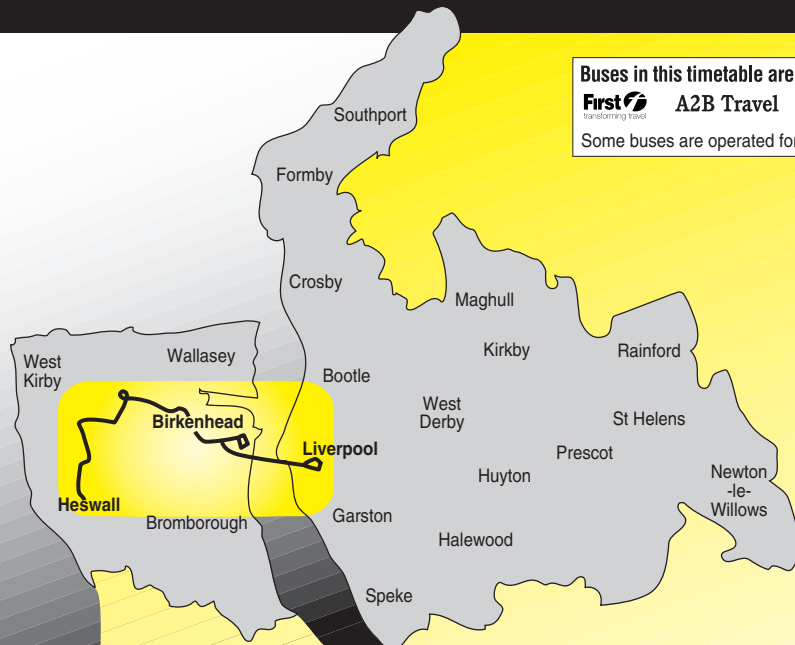

Heswall - Liverpool Heswall - Woodside

Buses in this timetable are run by:

A2B Travel

Some buses are operated for Merseytravel

MT SFT 110311 W/L

Changes from 27 March 2011

Routes 71 and 72: the times are changed. Sunday morning buses now start and finish at Birkenhead Bus Station, so no longer serve Woodside. The Route 72 Sunday frequency is increased to 2 buses each hour.

Routes 171 and 172: the times are changed. Monday to Saturday morning Route 172 buses are withdrawn, but are mostly replaced by new Route 71 and Route 72 buses introduced by First.

Travel
Information

traveline
public transport info

0871 200 22 33

Calls costs 10p per minute from
land lines, mobiles may vary

OPEN 0800 TILL 2000 7 DAYS A WEEK

www.merseytravel.gov.uk

Please recycle
this booklet
when you have
finished with it.