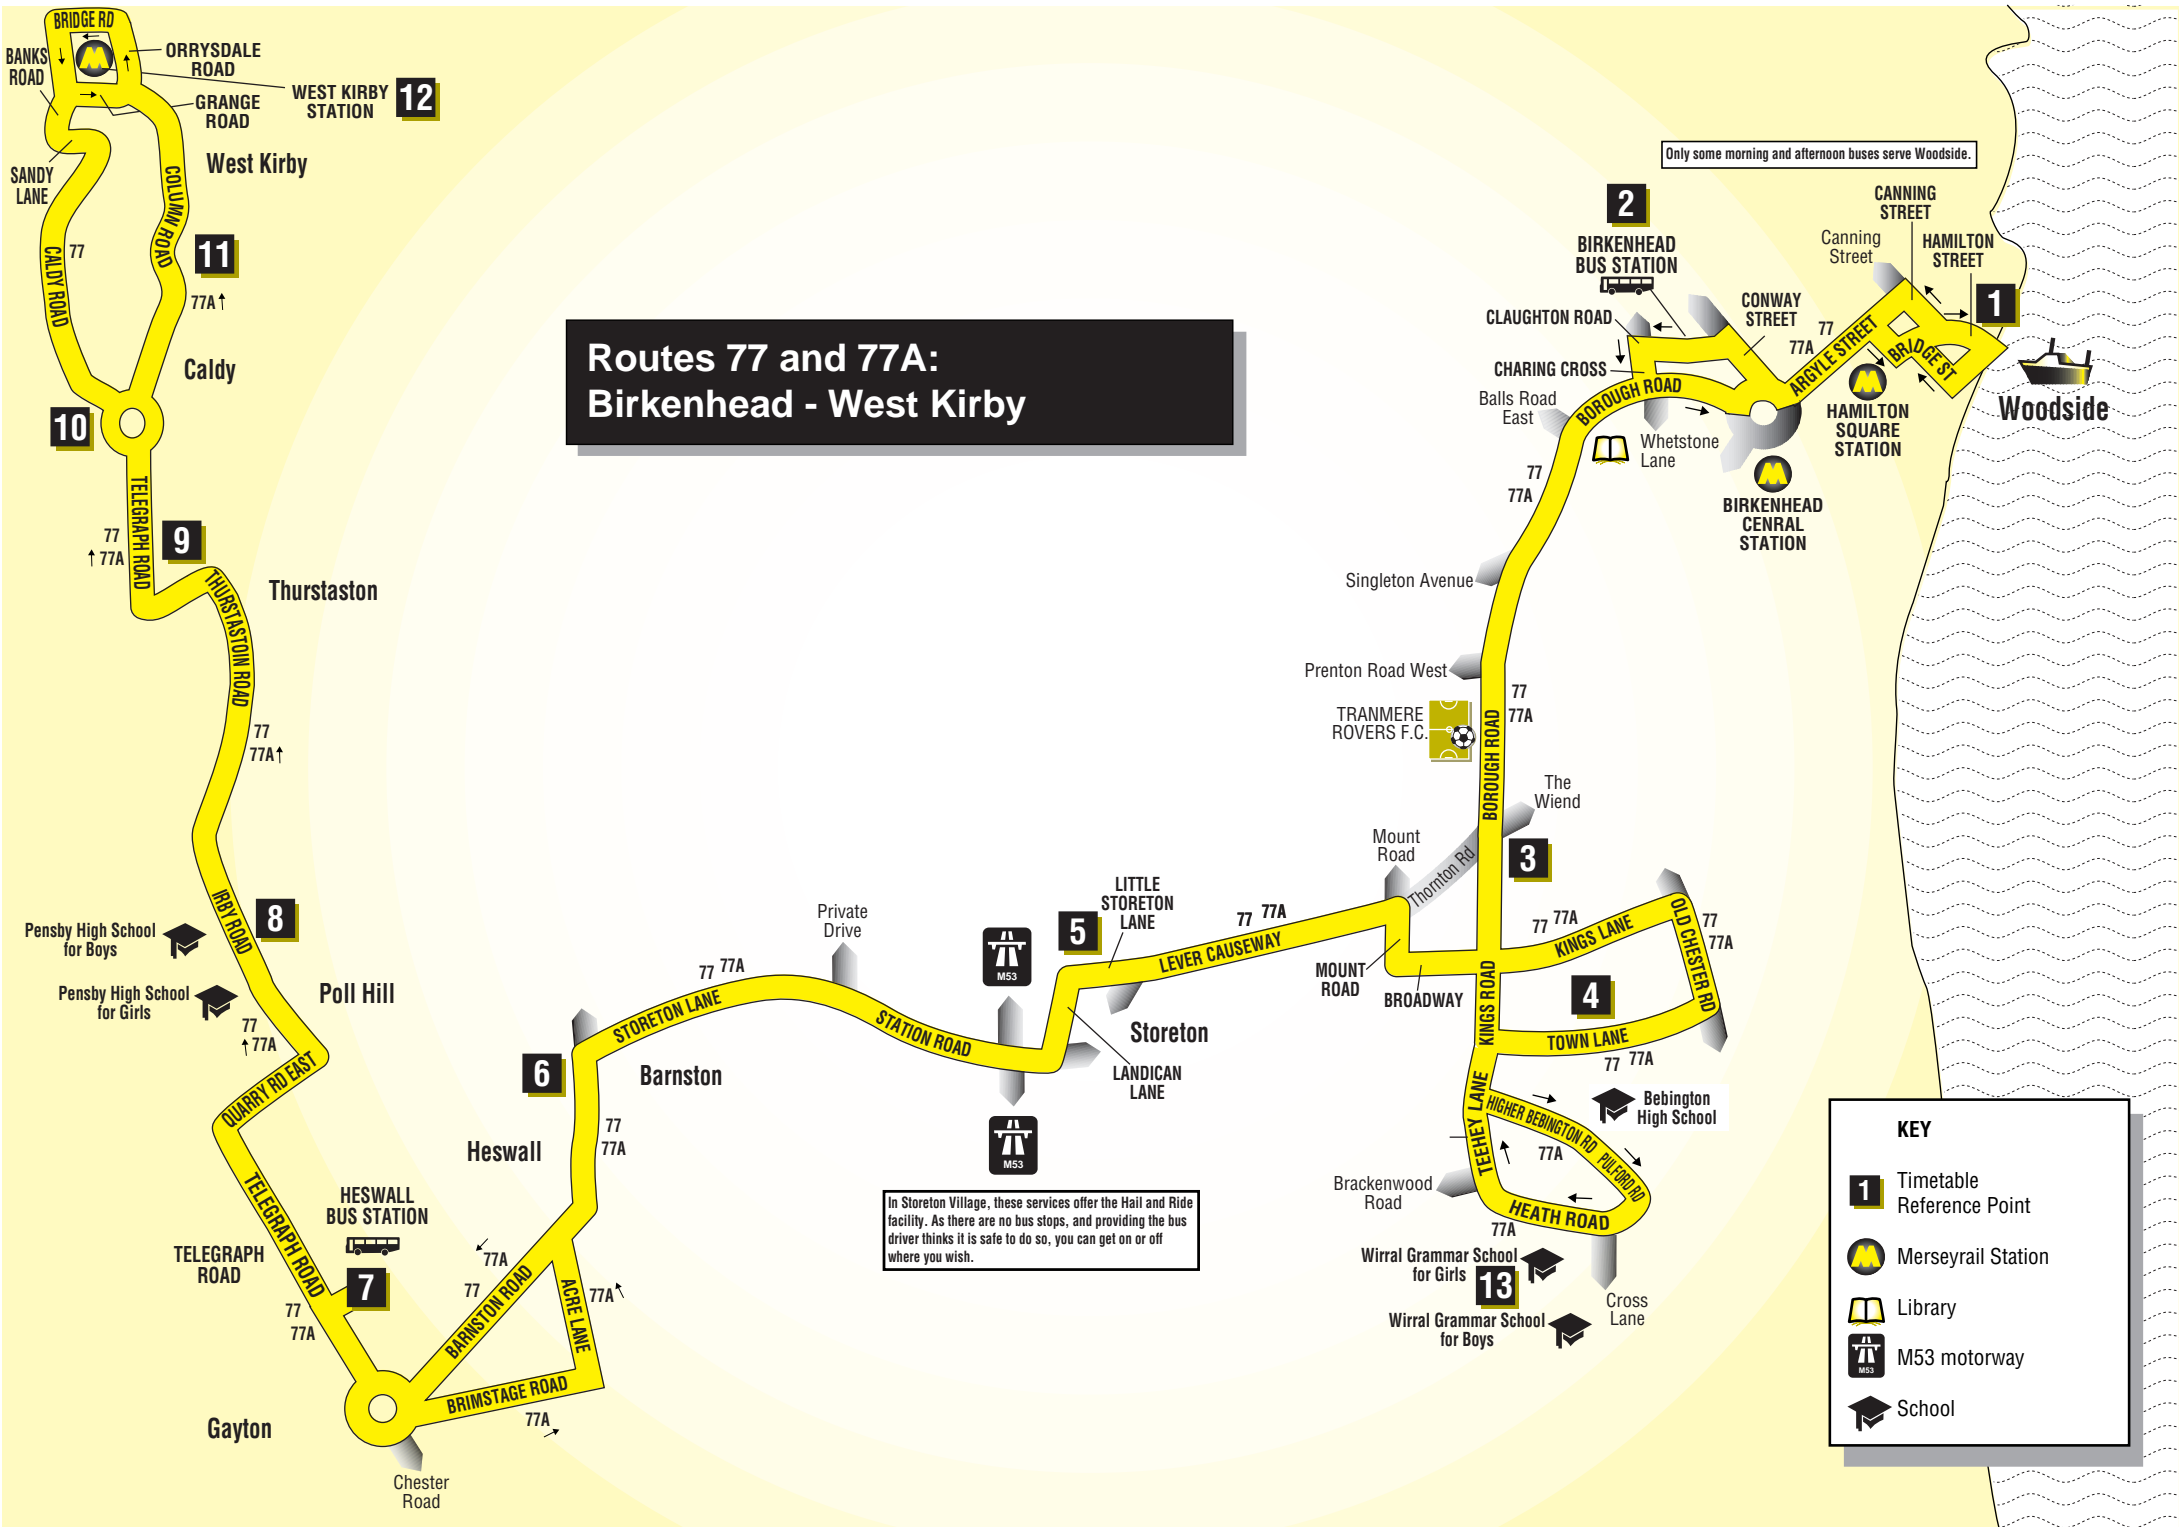

Routes 77 and 77A: Birkenhead - West Kirby

In Storeton Village, these services offer the Hail and Ride facility. As there are no bus stops, and providing the bus driver thinks it is safe to do so, you can get on or off where you wish.

Only some morning and afternoon buses serve Woodside.

KEY

- **1** Timetable Reference Point
- Merseyrail Station
- Library
- M53 motorway
- School