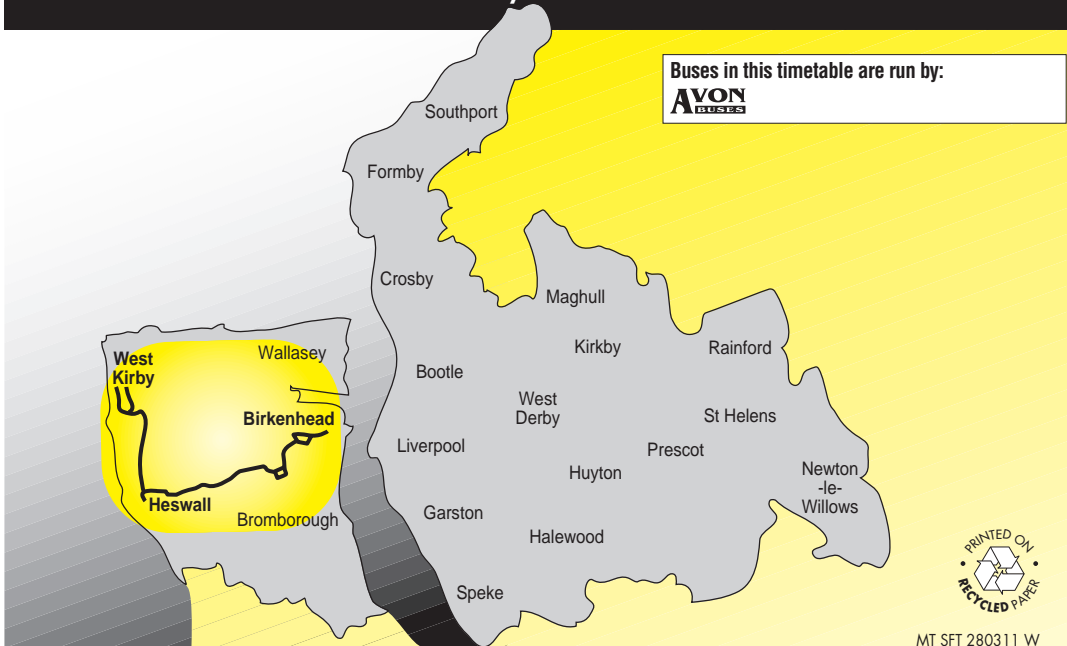

Birkenhead - West Kirby via Heswall and Caldy

Buses in this timetable are run by:
AVON
BUSSES

MT SFT 280311 W

Changes from 24 April 2011

The times are changed. Most daytime buses now only run to and from Birkenhead Bus Station, so no longer serve Woodside Bus Station.

Travel Information **traveline**
public transport info

0871 200 22 33
Calls costs 10p per minute from land lines, mobiles may vary

OPEN 0800 TILL 2000 7 DAYS A WEEK
www.merseytravel.gov.uk

Please recycle this booklet when you have finished with it.