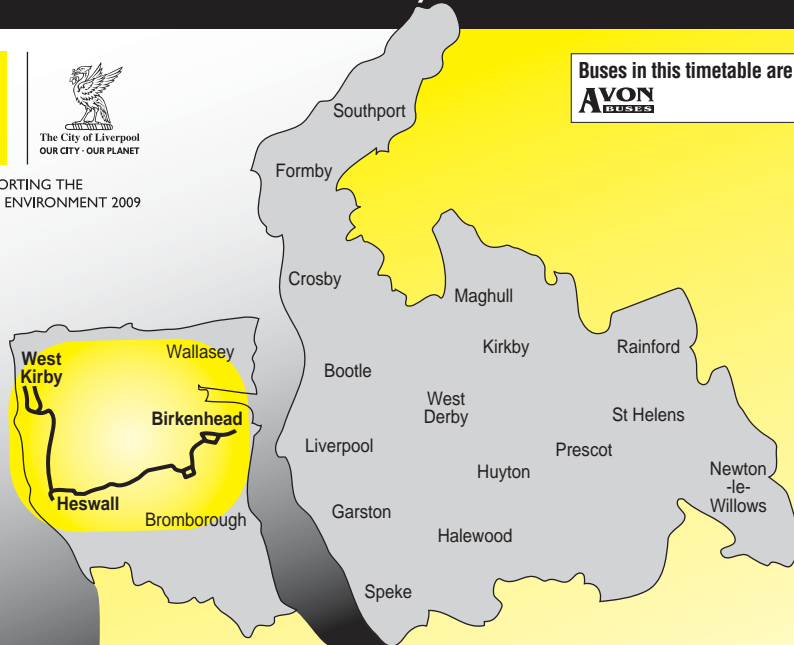

## Woodside - West Kirby via Heswall and Caldy

Merseytravel

The City of Liverpool  
OUR CITY - OUR PLANET

SUPPORTING THE  
YEAR OF THE ENVIRONMENT 2009

Buses in this timetable are run by:

MT SFT 05/08 W

### Changes from 22 June 2009

**Route 77:** the service is extended, via Heswall, to operate via Caldy to and from West Kirby. The service no longer operates via Lower Heswall, Heswall Shore or Neston. Times are changed. **New Route 77A** is introduced providing one morning trip from Heswall to Woodside via Wirral Grammar Schools and one morning trip from Woodside to West Kirby via Caldy Grange Grammar School. (These services replace some of the withdrawn parts of Routes 22 and 22A.)

# Routes 77 and 77A: Woodside - West Kirby

**Route 77A between Woodside and West Kirby: from** WOODSIDE BUS STATION via Chester Street, Bridge Street, Hamilton Street, Canning Street, Argyle Street, Conway Street, Birkenhead Bus Station, Claughton Road, Exmouth Street, Charing Cross, Whetstone Lane, Borough Road, Kings Road, Kings Lane, Old Chester Road, Town Lane, Kings Road, Broadway, Mount Road, Lever Causeway, Little Storeton Lane, Landican Lane, Station Road, Storeton Lane, Barnston Road, Telegraph Road, HESWALL BUS STATION, Telegraph Road, Quarry Road East, Irby Road, Thurstaston Road, Telegraph Road, Column Road, Hilbre View, Grange Road, Orrysdale Road, Bridge Road, Grange Road to WEST KIRBY CONCOURSE/WEST KIRBY MERSEYRAIL STATION.