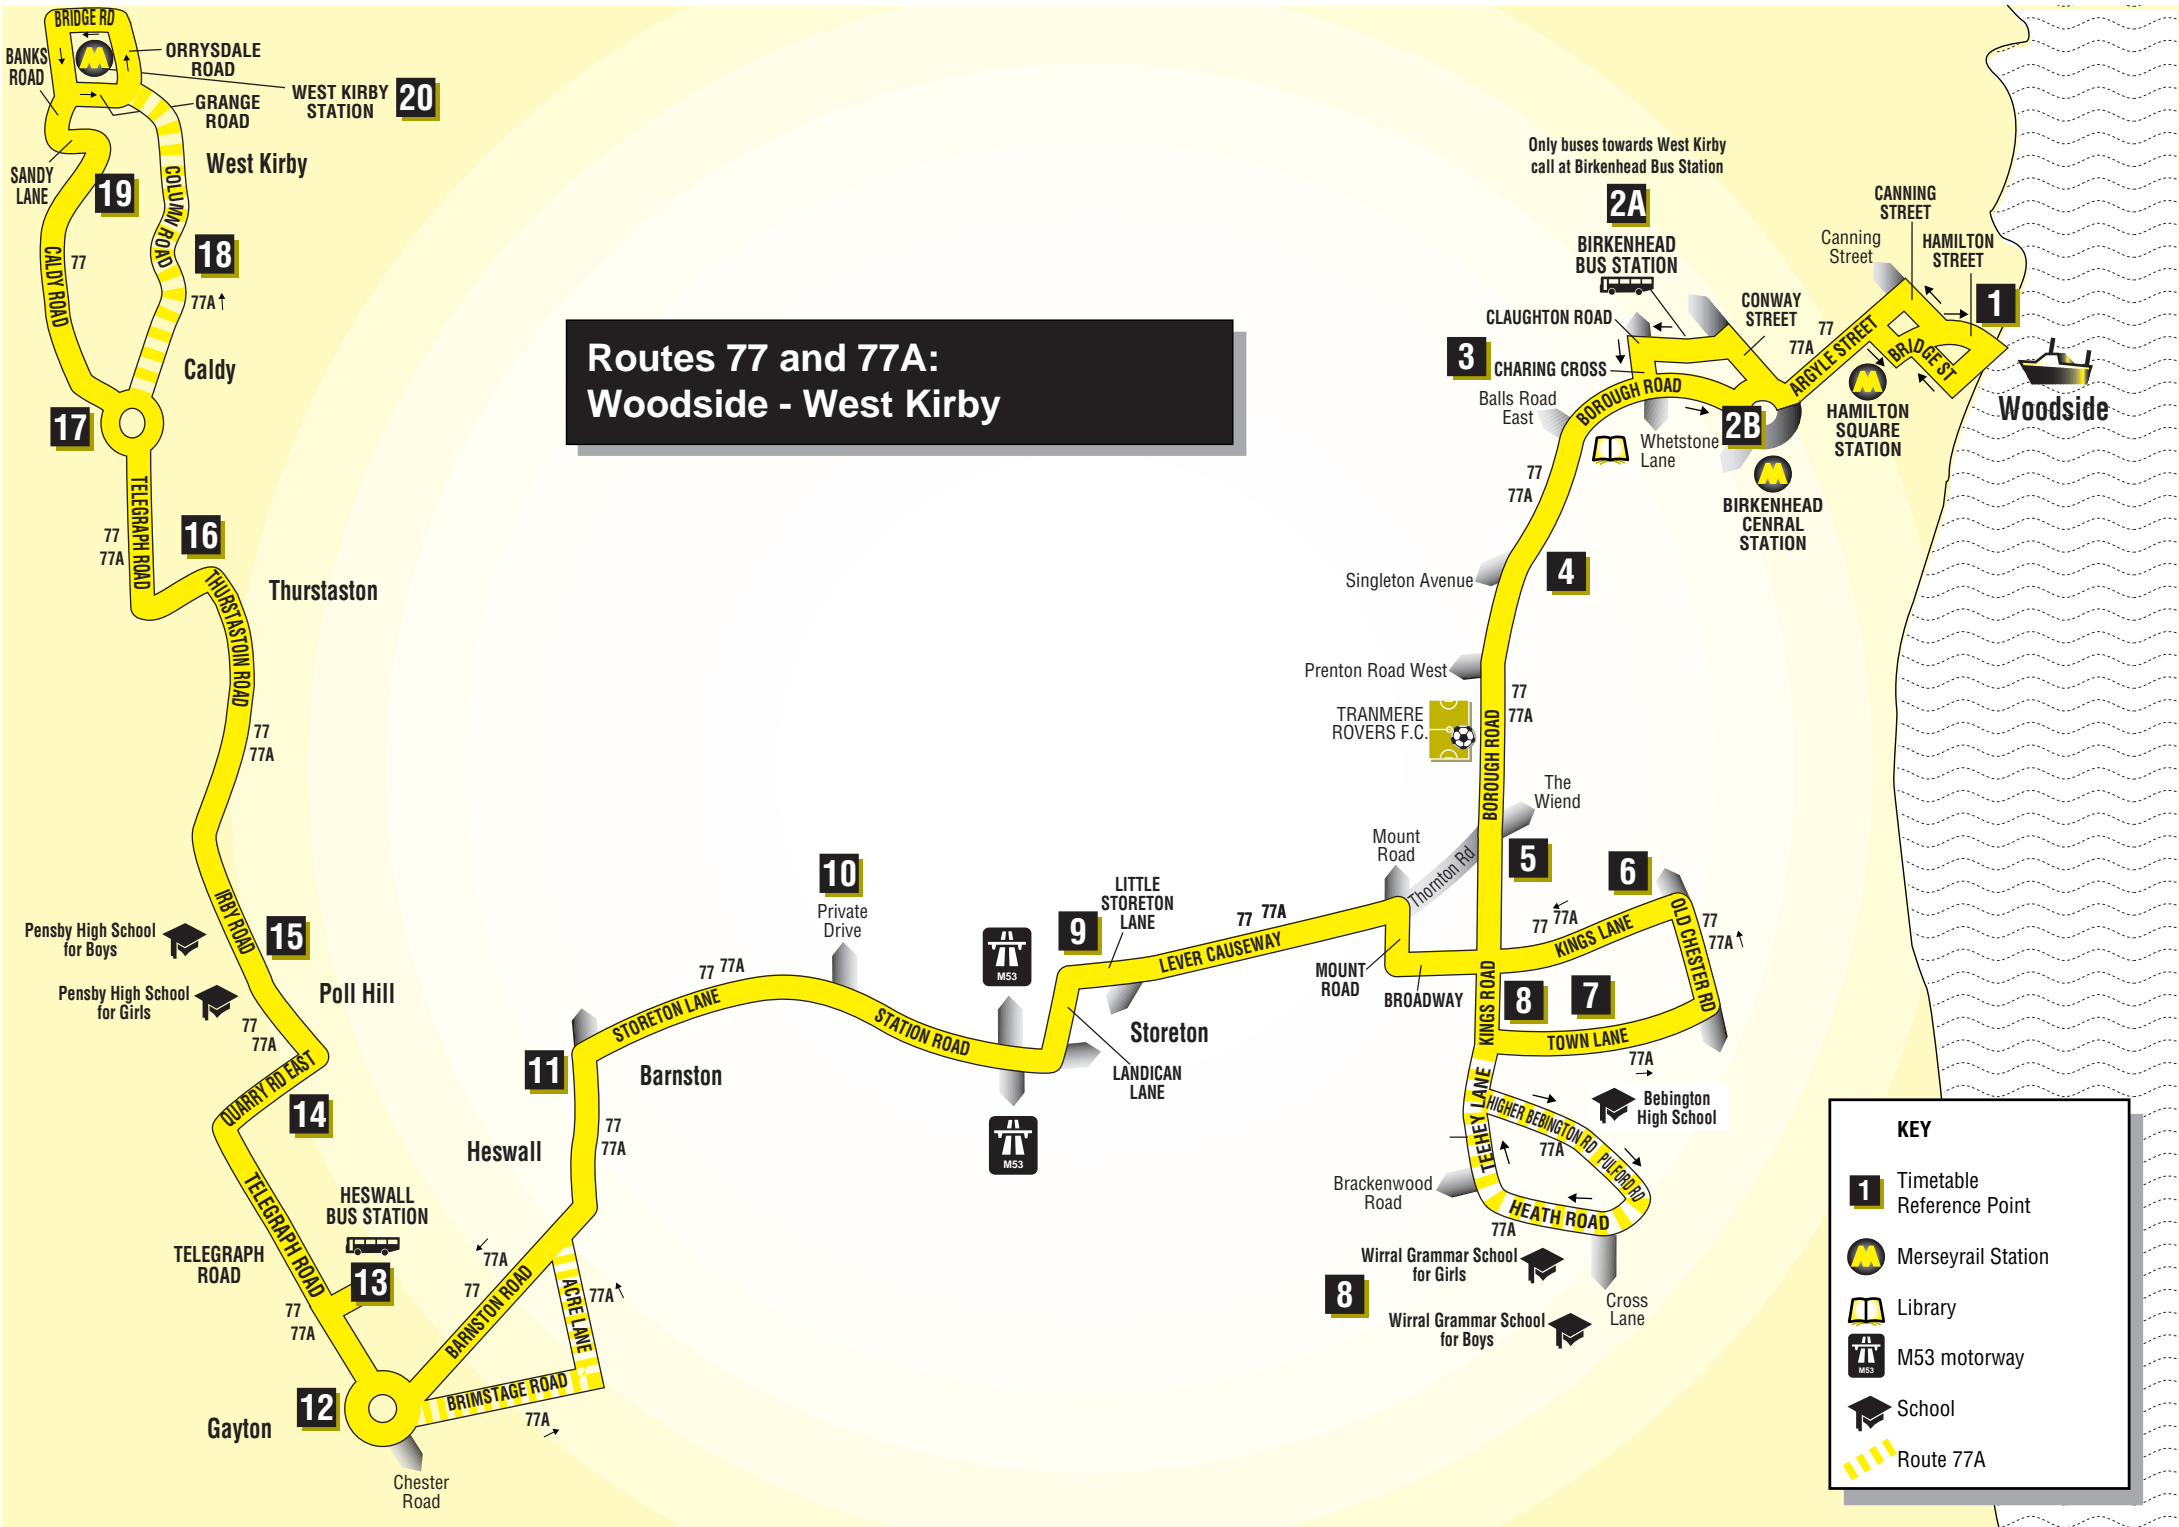

### Changes from 22 June 2009

**Route 77:** the service is extended, via Heswall, to operate via Caldy to and from West Kirby. The service no longer operates via Lower Heswall, Heswall Shore or Neston. Times are changed. **New Route 77A** is introduced providing one morning trip from Heswall to Woodside via Wirral Grammar Schools and one morning trip from Woodside to West Kirby via Caldy Grange Grammar School. (These services replace some of the withdrawn parts of Routes 22 and 22A.)

# Routes 77 and 77A: Woodside - West Kirby

# Woodside - West Kirby

via Storeton, Heswall, Thurstaston and Caldy

**Route 77A between Woodside and West Kirby: from** WOODSIDE BUS STATION via Chester Street, Bridge Street, Hamilton Street, Canning Street, Argyle Street, Conway Street, Birkenhead Bus Station, Claughton Road, Exmouth Street, Charing Cross, Whetstone Lane, Borough Road, Kings Road, Kings Lane, Old Chester Road, Town Lane, Kings Road, Broadway, Mount Road, Lever Causeway, Little Storeton Lane, Landican Lane, Station Road, Storeton Lane, Barnston Road, Telegraph Road, HESWALL BUS STATION, Telegraph Road, Quarry Road East, Irby Road, Thurstaston Road, Telegraph Road, Column Road, Hilbre View, Grange Road, Orrysdale Road, Bridge Road, Grange Road to WEST KIRBY CONCOURSE/WEST KIRBY MERSEYRAIL STATION.