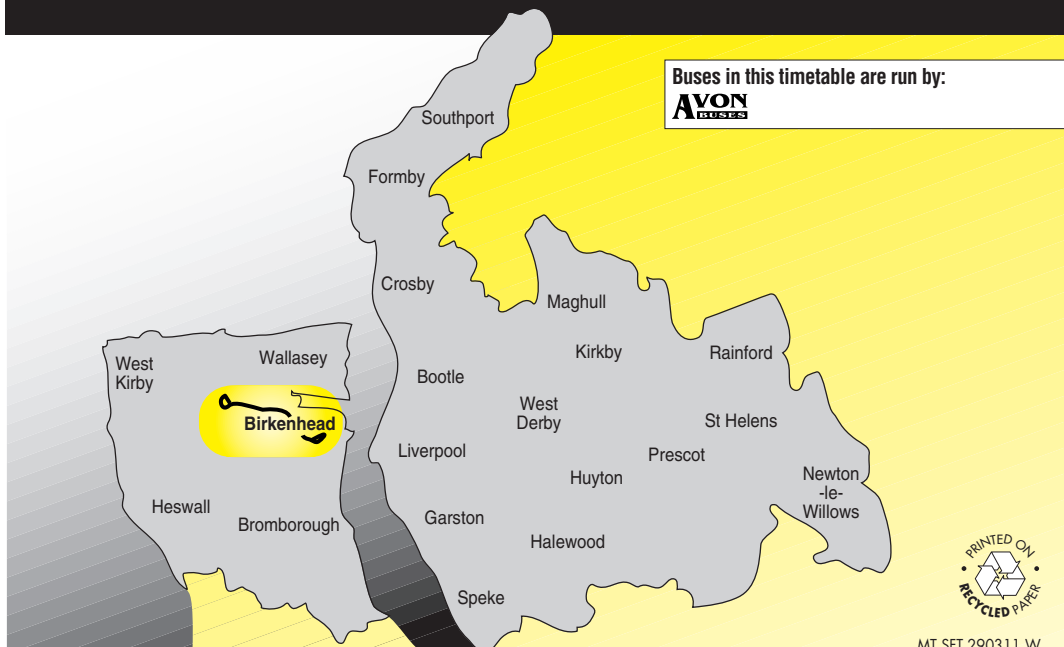

Woodside - Arrowe Park Hospital

Buses in this timetable are run by:

MT SFT 290311 W

New service from 24 April 2011

New service introduced by Avon Buses, replacing **Route 70** which is withdrawn from the same date.

New **Route 80** runs between Woodside, Prenton Road West, Prenton Lane, and Prenton Hall Road to and from Arrowe Park Hospital during the evenings and Saturday and Sunday daytimes.

Travel Information

traveline
public transport info

0871 200 22 33

Calls costs 10p per minute from land lines, mobiles may vary

OPEN 0800 TILL 2000 7 DAYS A WEEK

www.merseytravel.gov.uk

Please recycle this booklet when you have finished with it.