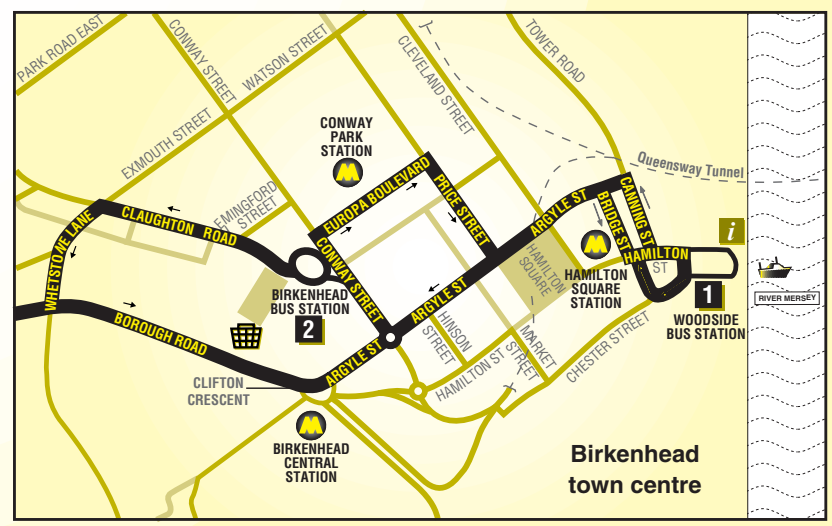

New **Route 80** runs between Woodside, Prenton Road West, Prenton Lane, and Prenton Hall Road to and from Arrowe Park Hospital during the evenings and Saturday and Sunday daytimes.

Travel Information

traveline
public transport info

Key

- 1** Timetable Reference Point
- Shopping
- H** Arrowe Park Hospital

Route description

Route 80 between Woodside and Arrowe Park Hospital: from WOODSIDE BUS STATION via Chester Street, Bridge Street, Hamilton Street, Canning Street, Aygle Street, Conway Street, BIRKENHEAD BUS STATION, Cloughton Road, Exmouth Street, Charing Cross, Whetstone Lane, Borough Road, Prenton Road West, Prenton Lane, Prenton Hall Road, Woodchurch Road, Ackers Road, Home Farm Road, New Hey Road, Houghton Road, Pemberton Road, Home Farm Road, Meadow Crescent, Church Lane, Arrowe Park Road to ARROWE PARK HOSPITAL.

Route 80 between Arrowe Park Hospital and Woodside: from ARROWE PARK HOSPITAL via Arrowe Park Road, Church Lane, Meadow Crescent, Home Farm Road, Pemberton Road, Houghton Road, New Hey Road, Home Farm Road, Ackers Road, Woodchurch Road, Prenton Hall Road, Prenton Lane, Prenton Road West, Borough Road, Clifton Crescent, Argyle Street, Birkenhead Bus Station, Europa Boulevard, Price Street, Argyle Street, Bridge Street, Hamilton Street to WOODSIDE BUS STATION.

Sundays

7	Arrowe Park Hospital	1025	then	25		2225
6	Newhey Road, Houghton Road	1030	at	30		2230
5	Woodchurch Ackers Road	1038	these	38		2238
4	Prenton Hall Road, Prenton Dell Road	1040	mins	40	until	2240
3	Borough Road, Singleton Avenue	1046	past	46		2246
2	Birkenhead Bus Station	1051	each	51		2251
1	Woodside Bus Station	1055	hour	55		2255