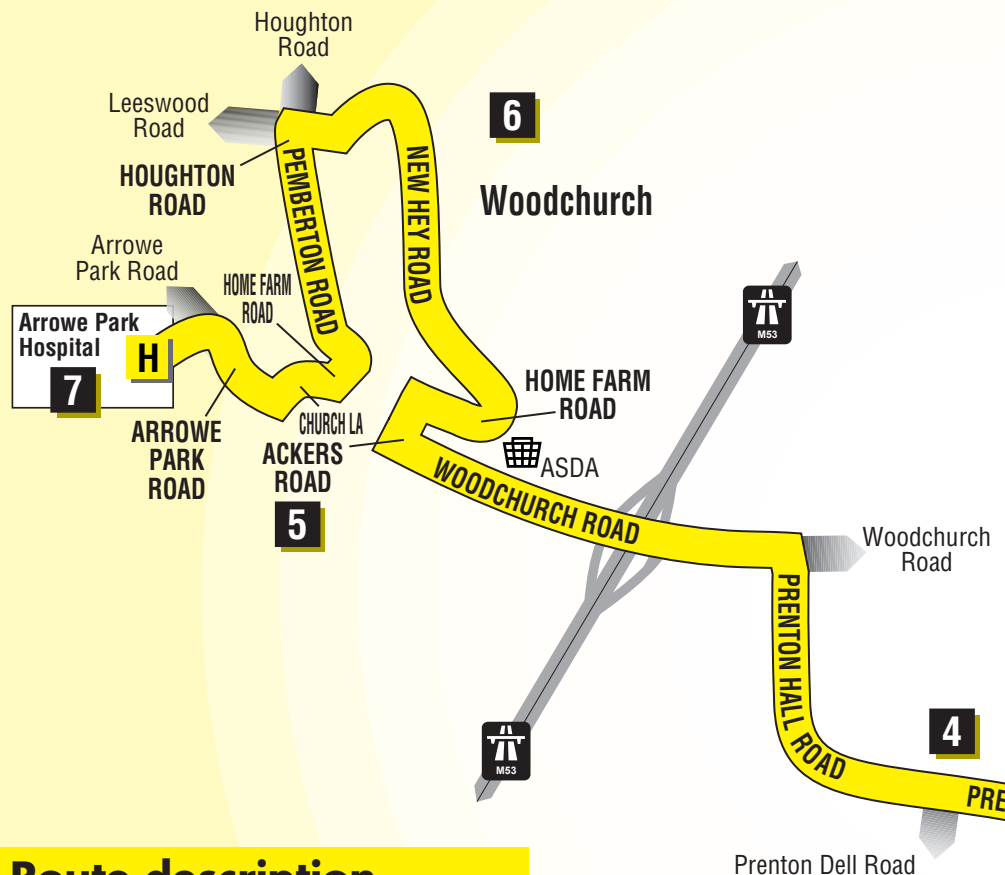

New **Route 80** runs between Woodside, Prenton Road West, Prenton Lane, and Prenton Hall Road to and from Arrowe Park Hospital during the evenings and Saturday and Sunday daytimes.

Travel Information

traveline
public transport info

Key

- 1** Timetable Reference Point
- Shopping
- H** Arrowe Park Hospital

Route description

Route 80 between Woodside and Arrowe Park Hospital: from WOODSIDE BUS STATION via Chester Street, Bridge Street, Hamilton Street, Canning Street, Aygle Street, Conway Street, BIRKENHEAD BUS STATION, Cloughton Road, Exmouth Street, Charing Cross, Whetstone Lane, Borough Road, Prenton Road West, Prenton Lane, Prenton Hall Road, Woodchurch Road, Ackers Road, Home Farm Road, New Hey Road, Houghton Road, Pemberton Road, Home Farm Road, Meadow Crescent, Church Lane, Arrowe Park Road to ARROWE PARK HOSPITAL.

Route 80 between Arrowe Park Hospital and Woodside: from ARROWE PARK HOSPITAL via Arrowe Park Road, Church Lane, Meadow Crescent, Home Farm Road, Pemberton Road, Houghton Road, New Hey Road, Home Farm Road, Ackers Road, Woodchurch Road, Prenton Hall Road, Prenton Lane, Prenton Road West, Borough Road, Clifton Crescent, Argyle Street, Birkenhead Bus Station, Europa Boulevard, Price Street, Argyle Street, Bridge Street, Hamilton Street to WOODSIDE BUS STATION.

Sundays

7	Arrowe Park Hospital	1025	then	25		2225
6	Newhey Road, Houghton Road	1030	at	30		2230
5	Woodchurch Ackers Road	1038	these	38		2238
4	Prenton Hall Road, Prenton Dell Road	1040	mins	40	until	2240
3	Borough Road, Singleton Avenue	1046	past	46		2246
2	Birkenhead Bus Station	1051	each	51		2251
1	Woodside Bus Station	1055	hour	55		2255