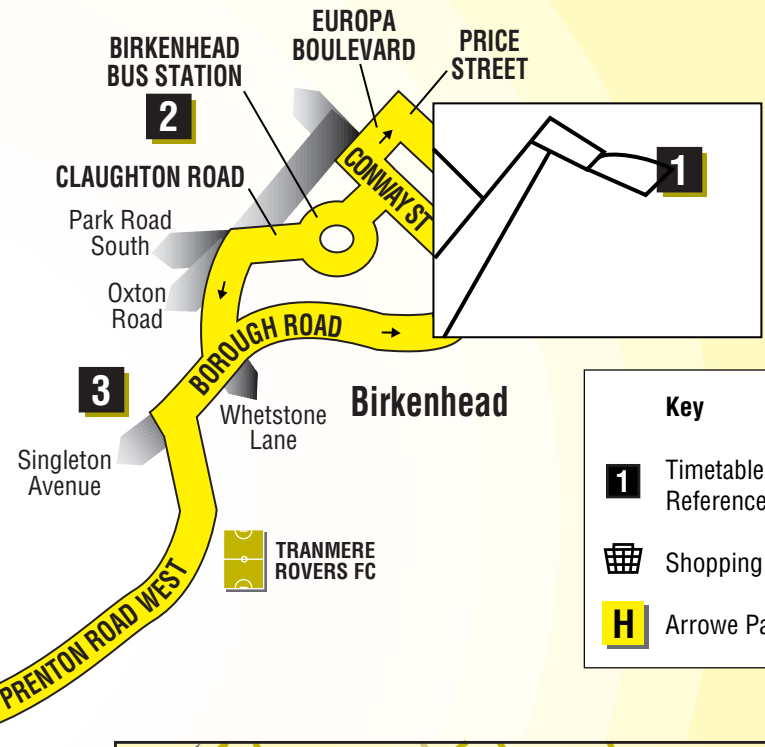

New **Route 80** runs between Woodside, Prenton Road West, Prenton Lane, and Prenton Hall Road to and from Arrowe Park Hospital during the evenings and Saturday and Sunday daytimes.

Travel Information

traveline
public transport info

0871 200 22 33

Calls costs 10p per minute from land lines, mobiles may vary

OPEN 0800 TILL 2000 7 DAYS A WEEK

www.merseytravel.gov.uk

Please recycle this booklet when you have finished with it.

Route 80: Woodside - Arrowe Park Hospital

Key

- 1** Timetable Reference Point
- Shopping
- H** Arrowe Park Hospital

Route description

Route 80 between Woodside and Arrowe Park Hospital: from WOODSIDE BUS STATION via Chester Street, Bridge Street, Hamilton Street, Canning Street, Aygle Street, Conway Street, BIRKENHEAD BUS STATION, Cloughton Road, Exmouth Street, Charing Cross, Whetstone Lane, Borough Road, Prenton Road West, Prenton Lane, Prenton Hall Road, Woodchurch Road, Ackers Road, Home Farm Road, New Hey Road, Houghton Road, Pemberton Road, Home Farm Road, Meadow Crescent, Church Lane, Arrowe Park Road to ARROWE PARK HOSPITAL.

Route 80 between Arrowe Park Hospital and Woodside: from ARROWE PARK HOSPITAL via Arrowe Park Road, Church Lane, Meadow Crescent, Home Farm Road, Pemberton Road, Houghton Road, New Hey Road, Home Farm Road, Ackers Road, Woodchurch Road, Prenton Hall Road, Prenton Lane, Prenton Road West, Borough Road, Clifton Crescent, Argyle Street, Birkenhead Bus Station, Europa Boulevard, Price Street, Argyle Street, Bridge Street, Hamilton Street to WOODSIDE BUS STATION.