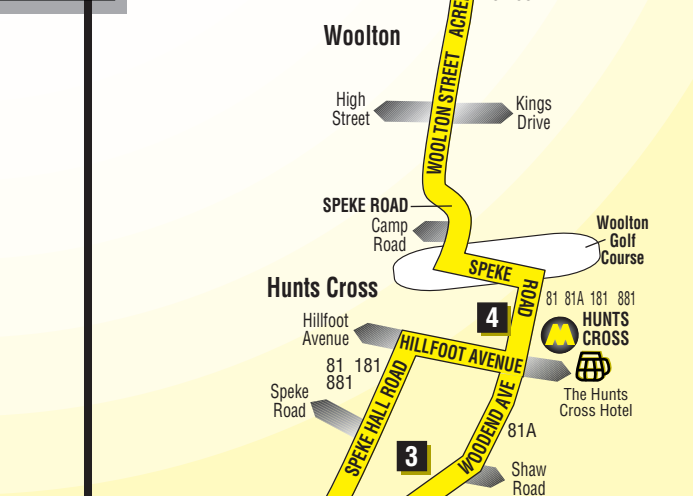

**Route 881:
Bootle - Jaguar Factory**

**See the separate
Speke area
map above**

- KEY**
- 1** Timetable Reference Point
 - † Church
 - 📖 Library
 - 🚉 Merseyrail Station
 - 🛒 Shopping
 - 🍺 Pub
 - H** Hospital

Route 81 Monday to Saturday evening and Sunday between Speke and Bootle: from SPEKE (MORRISONS STORE) via Millwood Road, Eastern Avenue, Central Way, South Parade, Central Avenue, Western Avenue, Hale Road, Airport Approach Road, Liverpool John Lennon Airport, Speke Hall Avenue, Dunlop Road, Western Avenue, Speke Boulevard, Speke Hall Road, Hillfoot Avenue, Speke Road, Woolton Street, Acrefield Road, Rose Brow, Woolton Road, Childwall Park Avenue, Childwall Priory Road, Queens Drive, Breeze Hill, Balliol Road, Oriel Road, Merton Road, Washington Parade to BOOTLE BUS STATION.

Route 81A between Liverpool John Lennon Airport and Bootle: from LIVERPOOL JOHN LENNON AIRPORT via Speke Hall Avenue, Dunlop Road, Western Avenue, Woodend Avenue, Speke Road, Woolton Street, Acrefield Road, Rose Brow, Woolton Road, Childwall Park Avenue, Childwall Priory Road, Queens Drive, Breeze Hill, Balliol Road, Oriel Road, Merton Road, Washington Parade to BOOTLE BUS STATION.

Route 81A between Bootle and Liverpool John Lennon Airport: from BOOTLE BUS STATION via Washington Parade, Merton Road, Oriel Road, Balliol Road, Breeze Hill, Queens Drive, Childwall Priory Road, Childwall Park Avenue, Woolton Road, Rose Brow, Acrefield Road, Woolton Street, Speke Road, Woodend Avenue, Western Avenue, Hale Road, Airport Approach Road to LIVERPOOL JOHN LENNON AIRPORT.