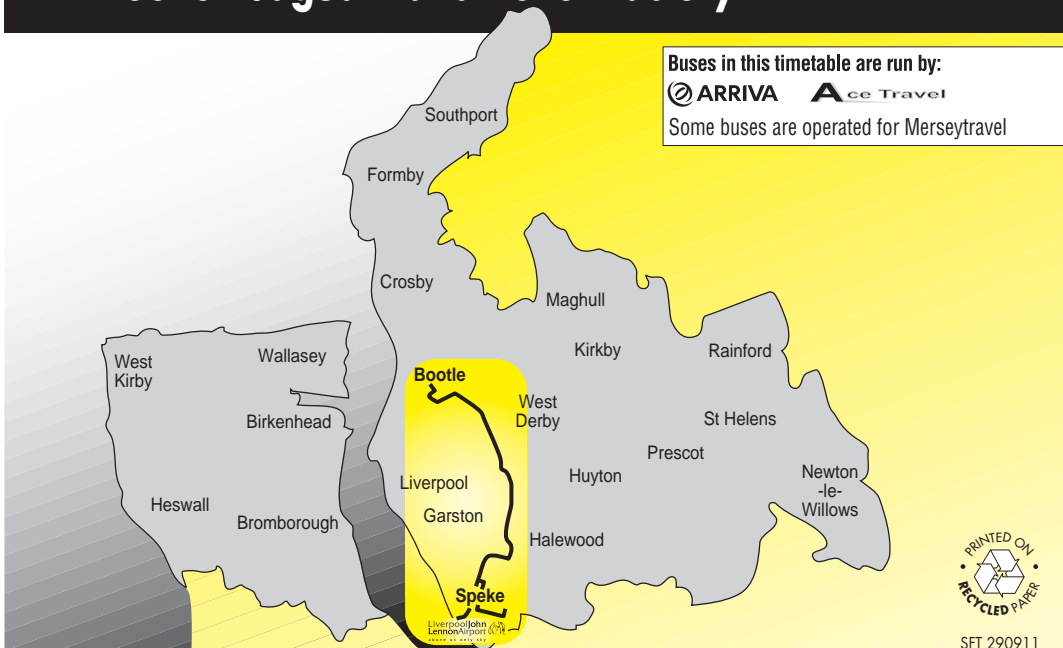

Bootle - Speke or Liverpool John Lennon Airport Bootle - Jaguar Land Rover Factory

Buses in this timetable are run by:

Some buses are operated for Merseytravel

SFT 290911

Changes from 09 October 2011

Route 81: all Arriva evening buses are withdrawn, but are replaced by ACE Travel buses. Some early evening times are changed. Some extra Sunday daytime buses are also introduced by ACE Travel.

Routes 81A and 81E: some early evening times are changed.

Route 181: the 0915 Sunday morning bus from Speke is renumbered 81 and is now operated by Arriva, without subsidy from Merseytravel.

Route 881: the service is now operated, without subsidy from Merseytravel, by ACE Travel. The times are changed.

Travel Information

traveline
public transport info

0871 200 22 33

Calls costs 10p per minute from land lines, mobiles may vary

OPEN 0800 TILL 2000 7 DAYS A WEEK

www.merseytravel.gov.uk

Please recycle this booklet when you have finished with it.