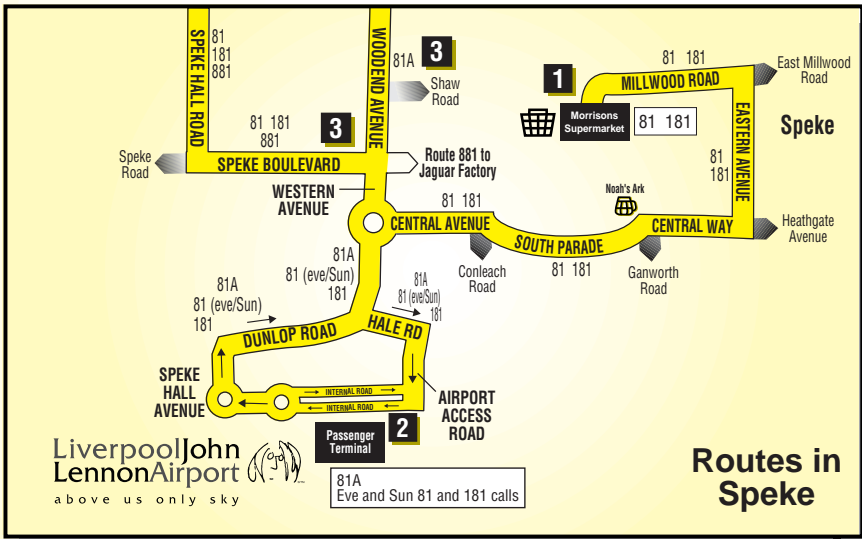

**Route 881:
Bootle - Jaguar Factory**

**See the separate
Speke area
map above**

- KEY**
- 1** Timetable Reference Point
 - † Church
 - 📖 Library
 - 🚉 Merseyrail Station
 - 🛒 Shopping
 - 🍺 Pub
 - H** Hospital

Route 81 Monday to Saturday evening and Sunday between Speke and Bootle: from SPEKE (MORRISONS STORE) via Millwood Road, Eastern Avenue, Central Way, South Parade, Central Avenue, Western Avenue, Hale Road, Airport Approach Road, Liverpool John Lennon Airport, Speke Hall Avenue, Dunlop Road, Western Avenue, Speke Boulevard, Speke Hall Road, Hillfoot Avenue, Speke Road, Woolton Street, Acrefield Road, Rose Brow, Woolton Road, Childwall Park Avenue, Childwall Priory Road, Queens Drive, Breeze Hill, Balliol Road, Oriel Road, Merton Road, Washington Parade to BOOTLE BUS STATION.

Route 81A between Liverpool John Lennon Airport and Bootle: from LIVERPOOL JOHN LENNON AIRPORT via Speke Hall Avenue, Dunlop Road, Western Avenue, Woodend Avenue, Speke Road, Woolton Street, Acrefield Road, Rose Brow, Woolton Road, Childwall Park Avenue, Childwall Priory Road, Queens Drive, Breeze Hill, Balliol Road, Oriel Road, Merton Road, Washington Parade to BOOTLE BUS STATION.

Route 81A between Bootle and Liverpool John Lennon Airport: from BOOTLE BUS STATION via Washington Parade, Merton Road, Oriel Road, Balliol Road, Breeze Hill, Queens Drive, Childwall Priory Road, Childwall Park Avenue, Woolton Road, Rose Brow, Acrefield Road, Woolton Street, Speke Road, Woodend Avenue, Western Avenue, Hale Road, Airport Approach Road to LIVERPOOL JOHN LENNON AIRPORT.