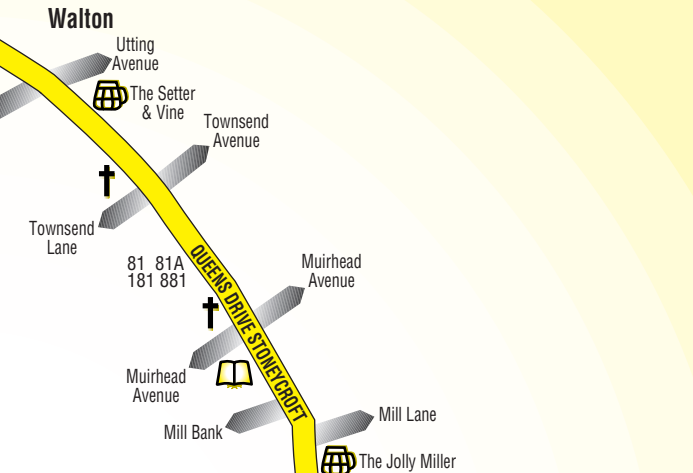

Codes used on this page:

- Merseytravel Bus Service operated by ACE Travel

ARR - means this bus is run by Arriva

ACE - means this bus is run by ACE Travel

**Routes 81 and 181:
Bootle - Speke**

**Route 81A:
Bootle - Liverpool J L Airport**

**Route 881:
Bootle - Jaguar Factory**

**See the separate
Speke area
map above**

- KEY**
- 1** Timetable Reference Point
 - † Church
 - 📖 Library
 - 🚉 Merseyrail Station
 - 🛒 Shopping
 - 🍺 Pub
 - H** Hospital

Route 81A between Liverpool John Lennon Airport and Bootle: from LIVERPOOL JOHN LENNON AIRPORT via Speke Hall Avenue, Dunlop Road, Western Avenue, Woodend Avenue, Speke Road, Woolton Street, Acrefield Road, Rose Brow, Woolton Road, Childwall Park Avenue, Childwall Priory Road, Queens Drive, Breeze Hill, Balliol Road, Oriel Road, Merton Road, Washington Parade to BOOTLE BUS STATION.

Route 81A between Bootle and Liverpool John Lennon Airport: from BOOTLE BUS STATION via Washington Parade, Merton Road, Oriel Road, Balliol Road, Breeze Hill, Queens Drive, Childwall Priory Road, Childwall Park Avenue, Woolton Road, Rose Brow, Acrefield Road, Woolton Street, Speke Road, Woodend Avenue, Western Avenue, Hale Road, Airport Approach Road to LIVERPOOL JOHN LENNON AIRPORT.