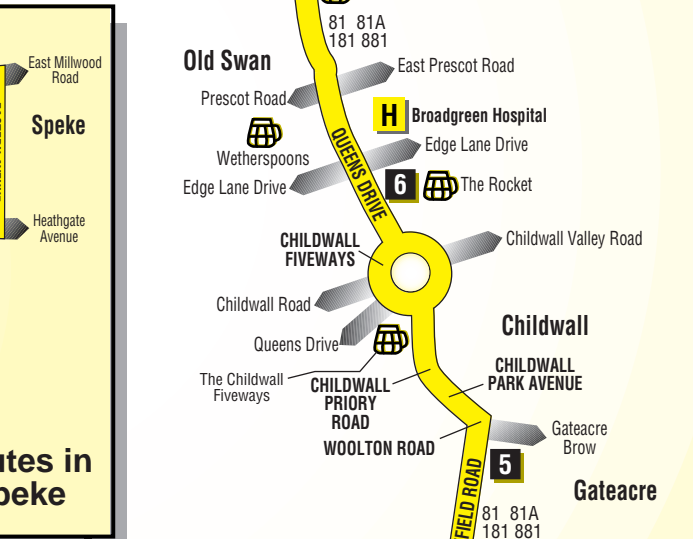

**Route 881:
Bootle - Jaguar Factory**

**See the separate
Speke area
map above**

- KEY**
- 1** Timetable Reference Point
 - † Church
 - 📖 Library
 - 🚉 Merseyrail Station
 - 🛒 Shopping
 - 🍺 Pub
 - H** Hospital

Route 81 Monday to Saturday evening and Sunday between Speke and Bootle: from SPEKE (MORRISONS STORE) via Millwood Road, Eastern Avenue, Central Way, South Parade, Central Avenue, Western Avenue, Hale Road, Airport Approach Road, Liverpool John Lennon Airport, Speke Hall Avenue, Dunlop Road, Western Avenue, Speke Boulevard, Speke Hall Road, Hillfoot Avenue, Speke Road, Woolton Street, Acrefield Road, Rose Brow, Woolton Road, Childwall Park Avenue, Childwall Priory Road, Queens Drive, Breeze Hill, Balliol Road, Oriel Road, Merton Road, Washington Parade to BOOTLE BUS STATION.

Route 81A between Liverpool John Lennon Airport and Bootle: from LIVERPOOL JOHN LENNON AIRPORT via Speke Hall Avenue, Dunlop Road, Western Avenue, Woodend Avenue, Speke Road, Woolton Street, Acrefield Road, Rose Brow, Woolton Road, Childwall Park Avenue, Childwall Priory Road, Queens Drive, Breeze Hill, Balliol Road, Oriel Road, Merton Road, Washington Parade to BOOTLE BUS STATION.

Route 81A between Bootle and Liverpool John Lennon Airport: from BOOTLE BUS STATION via Washington Parade, Merton Road, Oriel Road, Balliol Road, Breeze Hill, Queens Drive, Childwall Priory Road, Childwall Park Avenue, Woolton Road, Rose Brow, Acrefield Road, Woolton Street, Speke Road, Woodend Avenue, Western Avenue, Hale Road, Airport Approach Road to LIVERPOOL JOHN LENNON AIRPORT.