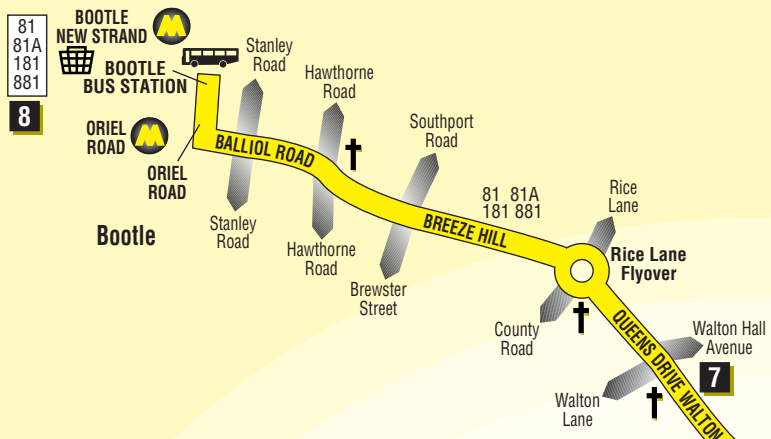

**Route 881:
Bootle - Jaguar Factory**

**See the separate
Speke area
map above**

- KEY**
- 1** Timetable Reference Point
 - † Church
 - 📖 Library
 - 🚉 Merseyrail Station
 - 🛒 Shopping
 - 🍺 Pub
 - H** Hospital

Route 81 Monday to Saturday evening and Sunday between Speke and Bootle: from SPEKE (MORRISONS STORE) via Millwood Road, Eastern Avenue, Central Way, South Parade, Central Avenue, Western Avenue, Hale Road, Airport Approach Road, Liverpool John Lennon Airport, Speke Hall Avenue, Dunlop Road, Western Avenue, Speke Boulevard, Speke Hall Road, Hillfoot Avenue, Speke Road, Woolton Street, Acrefield Road, Rose Brow, Woolton Road, Childwall Park Avenue, Childwall Priory Road, Queens Drive, Breeze Hill, Balliol Road, Oriel Road, Merton Road, Washington Parade to BOOTLE BUS STATION.

Route 81A between Liverpool John Lennon Airport and Bootle: from LIVERPOOL JOHN LENNON AIRPORT via Speke Hall Avenue, Dunlop Road, Western Avenue, Woodend Avenue, Speke Road, Woolton Street, Acrefield Road, Rose Brow, Woolton Road, Childwall Park Avenue, Childwall Priory Road, Queens Drive, Breeze Hill, Balliol Road, Oriel Road, Merton Road, Washington Parade to BOOTLE BUS STATION.

Route 81A between Bootle and Liverpool John Lennon Airport: from BOOTLE BUS STATION via Washington Parade, Merton Road, Oriel Road, Balliol Road, Breeze Hill, Queens Drive, Childwall Priory Road, Childwall Park Avenue, Woolton Road, Rose Brow, Acrefield Road, Woolton Street, Speke Road, Woodend Avenue, Western Avenue, Hale Road, Airport Approach Road to LIVERPOOL JOHN LENNON AIRPORT.