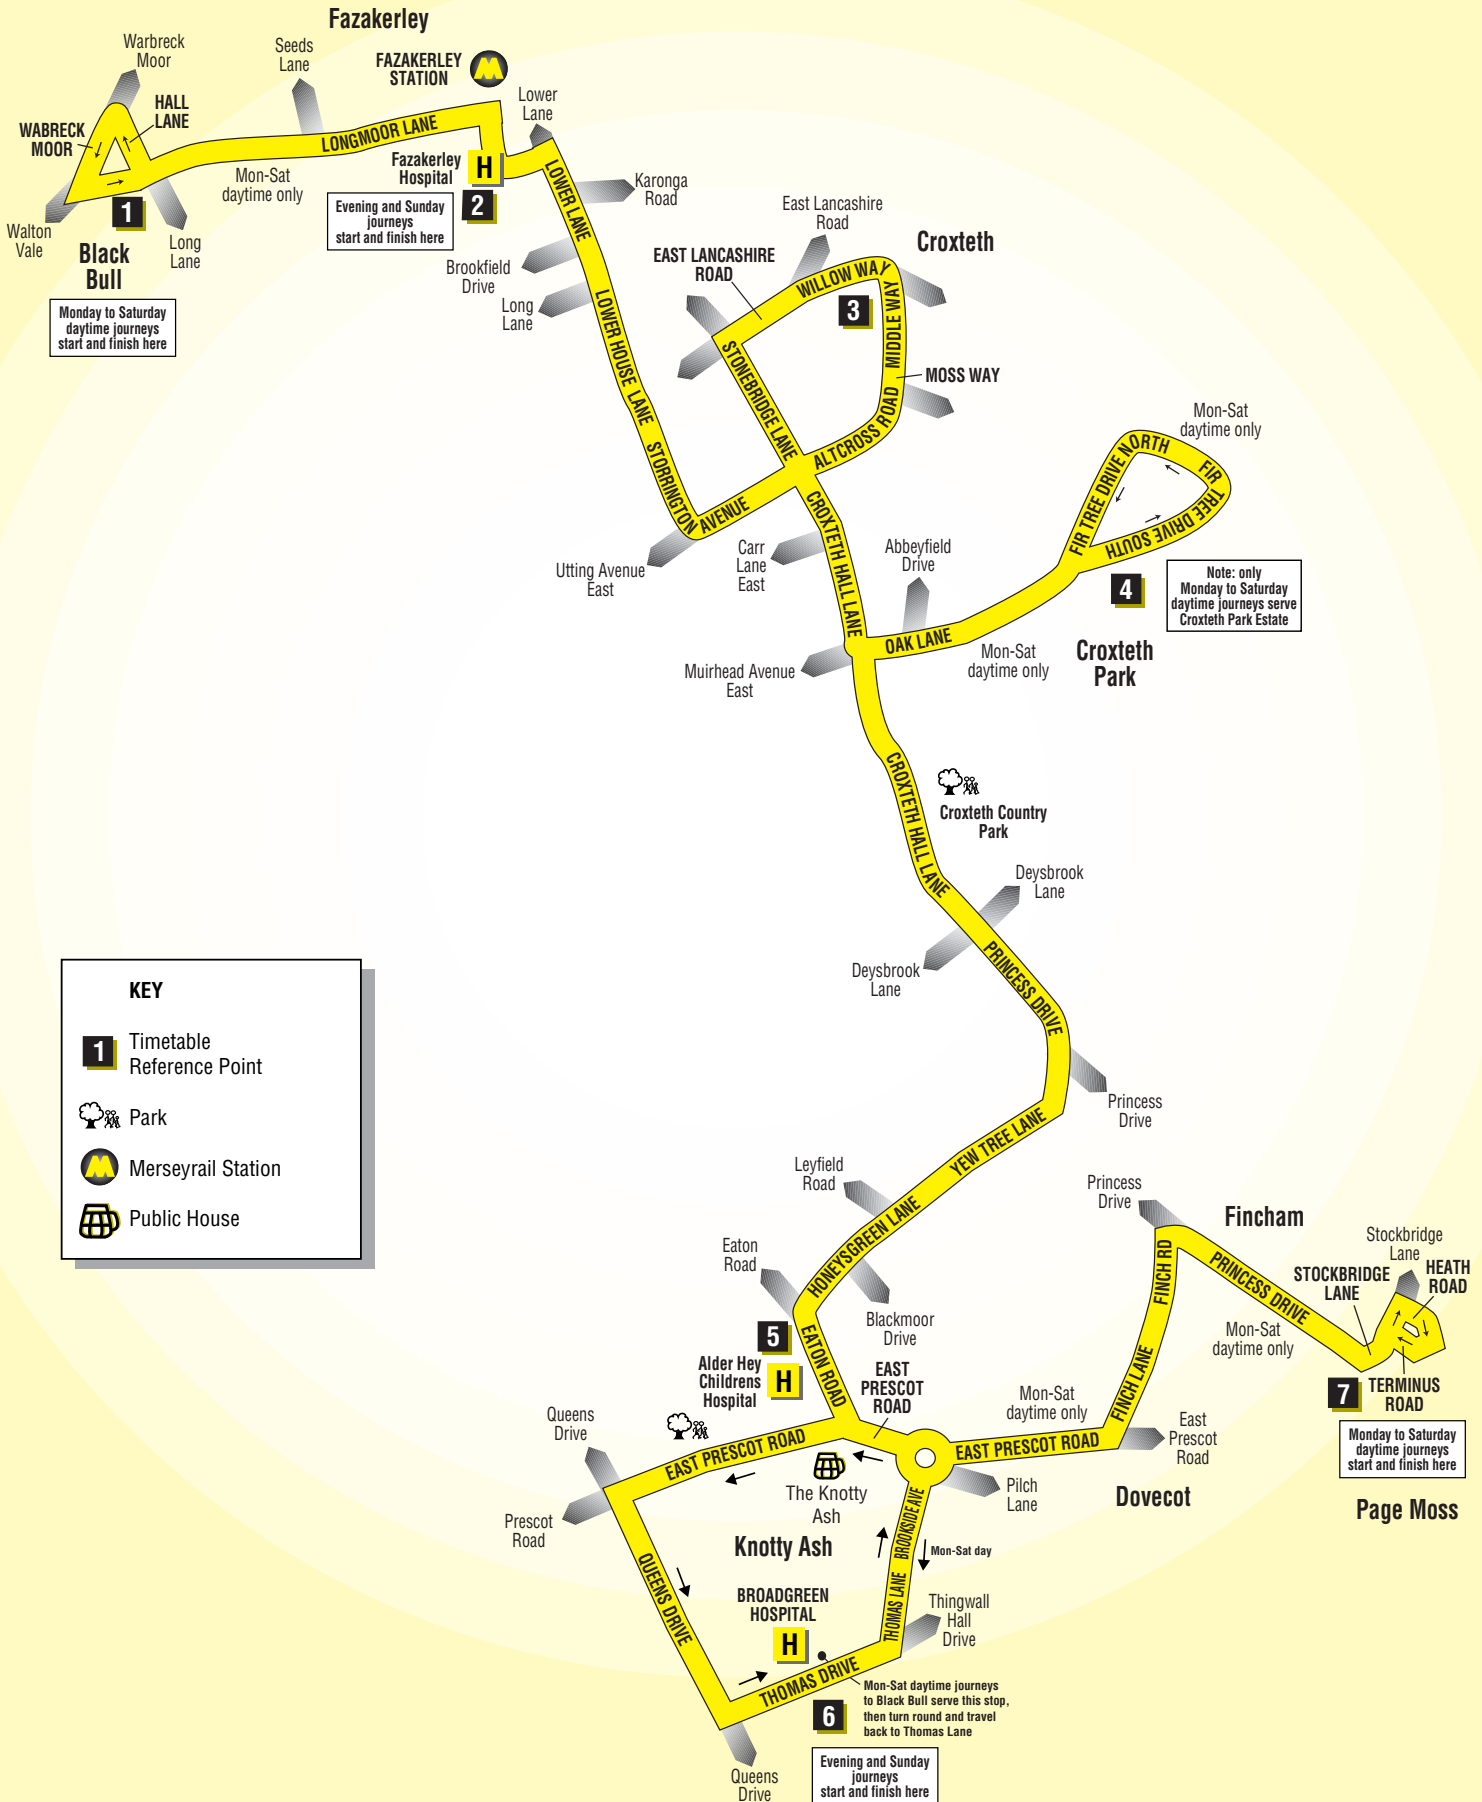

OPEN 0800 TILL 2000 7 DAYS A WEEK
www.merseytravel.gov.uk

 Please recycle this booklet when you have finished with it.

Route 102: Black Bull/Fazakerley Hospital - Broadgreen Hospital/Page Moss

102 Black Bull or Fazakerley Hospital - Broadgreen Hospital or Page Moss

Monday to Saturday daytime Route 102 between Page Moss and Black Bull from: PAGE MOSS (TERMINUS ROAD) via Stockbridge Lane, Princess Drive, Finch Road, Finch Lane, East Prescott Road, Brookside Avenue, Thomas Lane, Thomas Drive (for BROADGREEN HOSPITAL), Thomas Lane, Brookside Avenue, East Prescott Road, Eaton Road, Honeys Green Lane, Yew Tree Lane, Princess Drive, Croxteth Hall Lane, Oak Lane, Fir Tree Drive South, Fir Tree Drive North, Oak Lane, Croxteth Hall Lane, Stonebridge Lane, Altcross Road, Moss Way, Middle Way, Willow Way, East Lancashire Road, Stonebridge Lane, Storrington Avenue, Lower House Lane, Lower Lane, Fazakerley Hospital Internal Road, Longmoor Lane, Hall Lane, Warbreck Moor to BLACK BULL (LONGMOOR LANE).

Evening and Sunday Route 102 between Fazakerley and Broadgreen Hospital: from FAZAKERLEY HOSPITAL INTERNAL ROAD via Lower Lane, Lower House Lane, Storrington Avenue, Stonebridge Lane, East Lancashire Road, Willow Way, Middle Way, Moss Way, Altcross Road, Stonebridge Lane, Croxteth Hall Lane, Princess Drive, Yew Tree Lane, Honeys Green Lane, Eaton Road, East Prescott Road, Queens Drive, Thomas Drive to BROADGREEN HOSPITAL (THOMAS DRIVE).

Evening and Sunday Route 102 between Broadgreen Hospital and Fazakerley Hospital: from BROADGREEN HOSPITAL (THOMAS DRIVE) via Thomas Drive, Thomas Lane, Brookside Avenue, East Prescott Road, Eaton Road, Honeys Green Lane, Yew Tree Lane, Princess Drive, Croxteth Hall Lane, Stonebridge Lane, Altcross Road, Moss Way, Middle Way, Willow Way, East Lancashire Road, Stonebridge Lane, Storrington Avenue, Lower House Lane, Lower Lane, Fazakerley Hospital Internal Road to FAZAKERLEY HOSPITAL (INTERNAL ROAD).