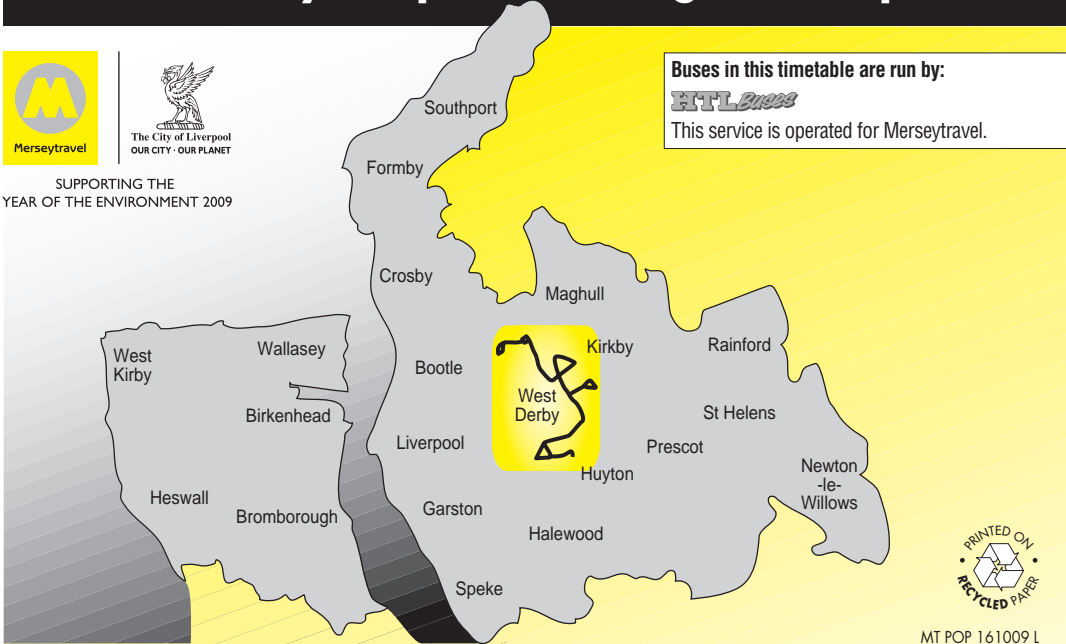

Black Bull - Page Moss Fazakerley Hospital - Broadgreen Hospital

SUPPORTING THE YEAR OF THE ENVIRONMENT 2009

Buses in this timetable are run by:
HTL Buses
This service is operated for Merseytravel.