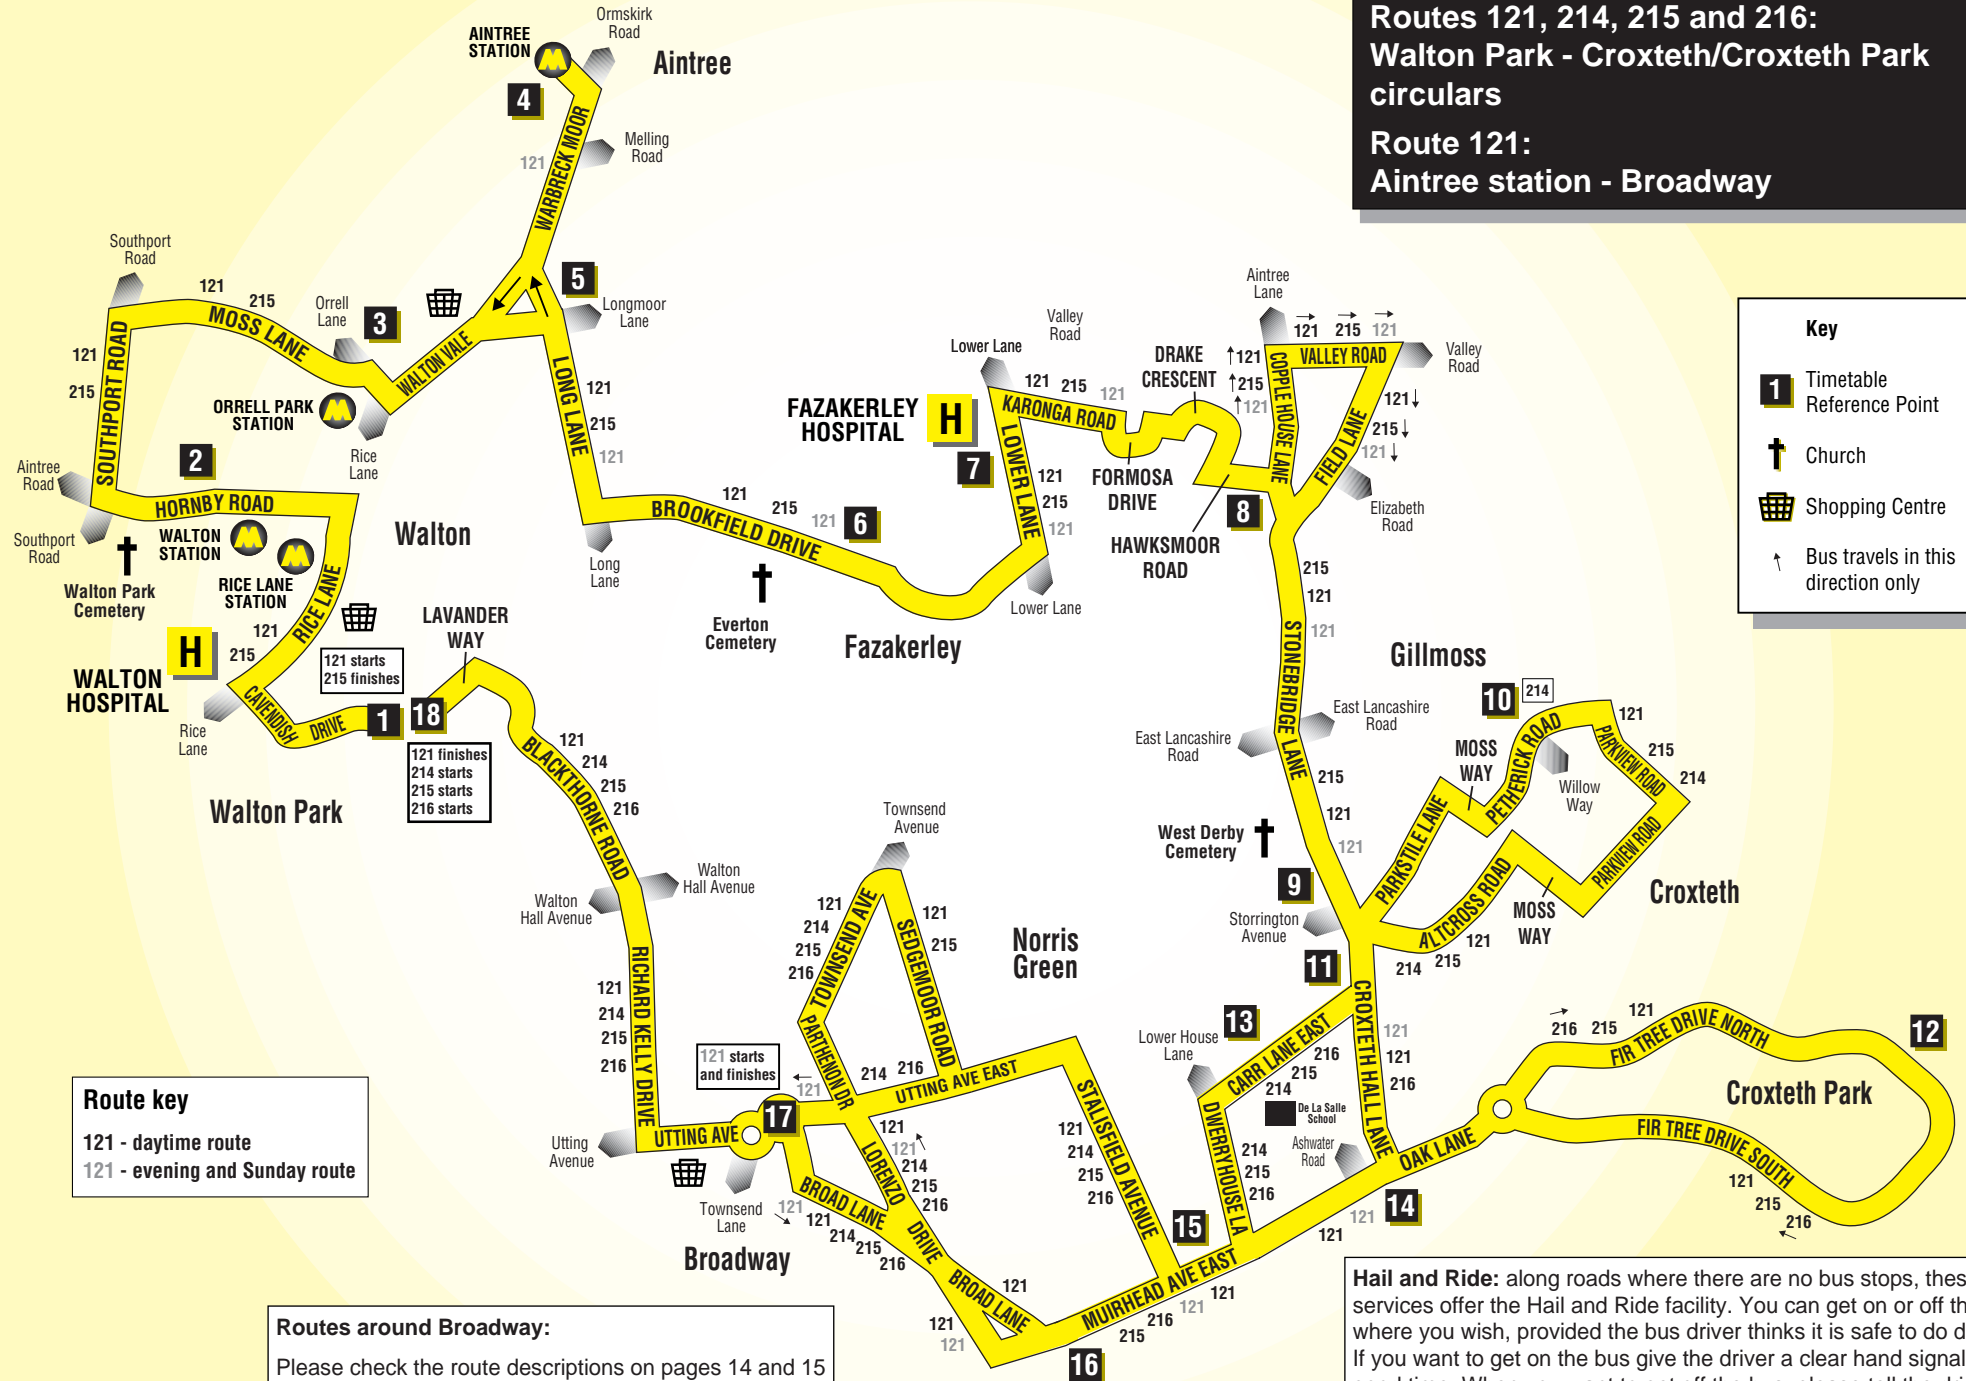

**Codes used on this page:**

 - Merseytravel Bus Service operated by Cumfybus

 - operates as normal to Brookfield Drive, then via Long Lane, Hall Lane, Warbreck Moor and Ormskirk Road to Aintree station.

You can connect with Merseyrail Northern Line trains at Aintree, Walton, Rice Lane and Orrell Park stations

**Routes 121, 214, 215 and 216:  
Walton Park - Croxteth/Croxteth Park  
circulars**

**Route 121:  
Aintree station - Broadway**

**Key**

- 1** Timetable Reference Point
- † Church
- 🛒 Shopping Centre
- ↗ Bus travels in this direction only

**Route key**  
 121 - daytime route  
 121 - evening and Sunday route

**Routes around Broadway:**  
 Please check the route descriptions on pages 14 and 15 for full details of the routes in the Broadway area.

### Route descriptions

**Route 121 (Monday to Saturday daytime): from** WALTON PARK (CAVENDISH DRIVE) via Cavendish Drive, Rice Lane, Hornby Road, Southport Road, Moss Lane, Orrell Lane, Walton Vale, Longmoor Lane, Long Lane, Brookfield Drive, Lower Lane, Karonga Road, Formosa Drive, Drake Road, Drake Crescent, Hawksmoor Road, Coplehouse Lane, Valley Road, Field Lane, Stonebridge Lane, East Lancashire Road, Stonebridge Lane, Parkstile Lane, Moss Way, Petherick Road, Parkview Road, Moss Way, Altcross Road, Stonebridge Lane, Croxteth Hall Lane, Oak Lane, Fir Tree Drive North, Fir Tree Drive South, Oak Lane, Muirhead Avenue East, Stalisfield Avenue, Utting Avenue East, Sedgemoor Road, Townsend Avenue, Parthenon Drive, Lorenzo Drive, Muirhead Avenue East, Broad Lane, Broadway, Utting Avenue, Richard Kelly Drive, Blackthorne Road, Lobelia Avenue, Lavender Way to WALTON PARK (LAVENDER WAY/HONEYSUCKLE DRIVE).