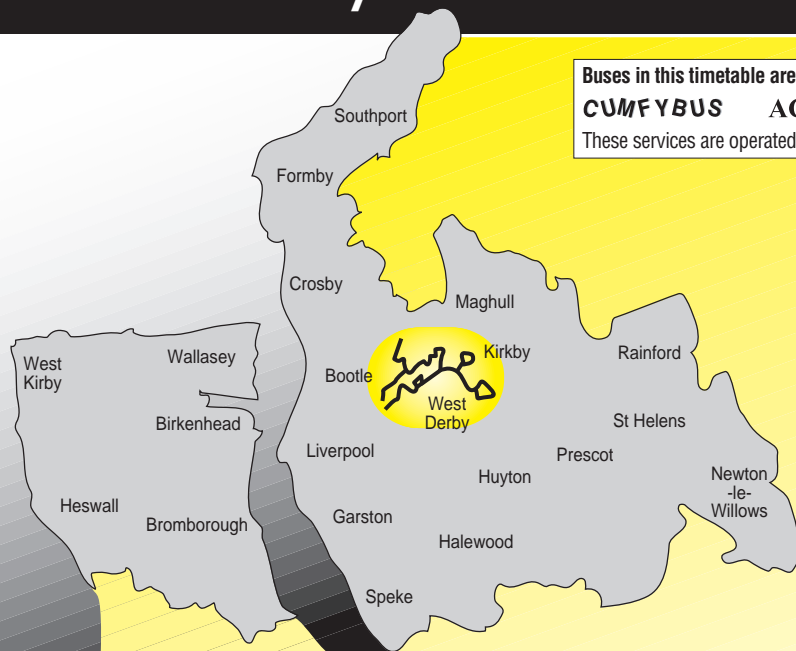

Walton Park - Croxteth/Croxteth Park circulars Aintree - Broadway

Buses in this timetable are run by:

CUMFYBUS ACE TRAVEL

These services are operated for Merseytravel.

MT POP 150310 L

Changes from 25 April 2010

Routes 214 and 216: both services are now operated for Merseytravel by ACE Travel.

The routes and the times are unchanged.

(All other services are unchanged.)

Travel Information

traveline
public transport info

0871 200 22 33

Calls costs 10p per minute from land lines, mobiles may vary

OPEN 0800 TILL 2000 7 DAYS A WEEK

www.merseytravel.gov.uk

Please recycle this booklet when you have finished with it.