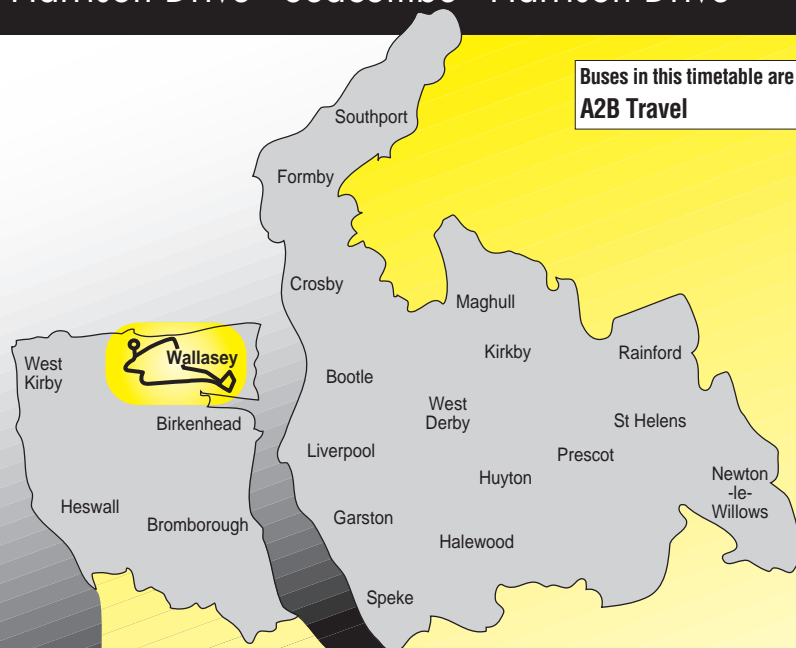

### Harrison Drive - Seacombe - Harrison Drive

Buses in this timetable are run by:  
**A2B Travel**

MT SFT 190710 W

# Routes 124 and 125: Wallasey Circulars (Harrison Drive - Seacombe)

**Key**

- 1** Timetable reference point
- † Church
- Merseyrail station
- Public house
- Mersey Ferries
- Shopping
- Fishing pond

### Route Descriptions

**Route 124: from** HARRISON DRIVE/COASTAL DRIVE via Harrison Drive, Bayswater Road, Greenleas Road, Green Lane, Wallasey Village, Breck Road, Poulton Road, Borough Road, Liscard Road, Brougham Road, Brighton Street, Church Road, SEACOMBE FERRY VICTORIA PLACE, Church Road, St Pauls Road, Wheatland Lane, Mainwaring Road, Liscard Road, Mill Lane, St Albans Road, Wallasey Road, Seaview Road, Hose Side Road, Grove Road, Harrison Drive to HARRISON DRIVE/COASTAL DRIVE.

**Route 125: from** HARRISON DRIVE/COASTAL DRIVE via Harrison Drive, Grove Road, Hose Side Road, Seaview Road, Liscard Village, Liscard Crescent, Liscard Road, Mainwaring Road, Wheatland Lane, St Pauls Road, Church Road, SEACOMBE FERRY VICTORIA PLACE, Church Road, Brighton Street, Brougham Road, Liscard Road, Borough Road, Poulton Road, Breck Road, Wallasey Village, Green Lane, Greenleas Road, Bayswater Road, Harrison Drive to HARRISON DRIVE/COASTAL DRIVE.