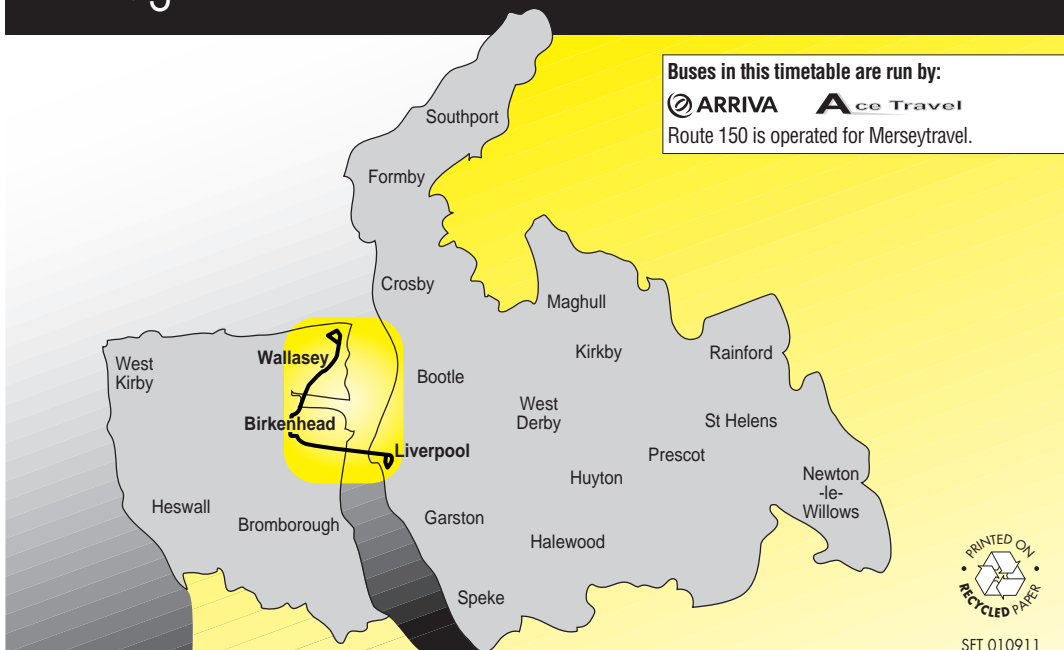

Merseytravel

Bus times

50 150 N450

Liverpool - Birkenhead or New Brighton Night Buses

Buses in this timetable are run by:

Route 150 is operated for Merseytravel.

SFT 010911

Changes from 10 December 2011

Route 150: the 0400, 0430 and 0500 Saturday and Sunday morning buses from Liverpool are renumbered **50** and are now operated, without subsidy, by ACE Travel.

The 0400 Route 50 bus now runs on Saturday mornings only.

Please recycle
this booklet
when you have
finished with it.

N450 Liverpool - Birkenhead - New Brighton - Liverpool Night Bus

Route N450 between Liverpool and New Brighton: from LIVERPOOL CITY CENTRE (QUEEN SQUARE BUS STATION) via Crosshall Street, Victoria Street, Queensway Tunnel, Chester Street, Market Street, Hamilton Street, Tunnel Approach, Conway Street, Birkenhead Bus Station, Conway Street, Park Road North, Duke Street, Gorsey Lane, Oxton Road, Woodstock Road, Marlowe Road, Torrington Road, Wallasey Road, Seaview Road, Mount Pleasant Road, Magazine Lane, Seabank Road, Rowson Street to NEW BRIGHTON (KINGS PARADE).

Route N450 between New Brighton and Liverpool: from NEW BRIGHTON (KINGS PARADE) via Rowson Street, Seabank Road, Magazine Lane, Mount Pleasant Road, Seaview Road, Liscard Village, Liscard Crescent, Liscard Road, Mainwaring Road, Poulton Road, Gorsey Lane, Kingsway Tunnel, Scotland Road, Byrom Street, Old Haymarket, St Johns Lane to LIVERPOOL CITY CENTRE (QUEEN SQUARE BUS STATION).