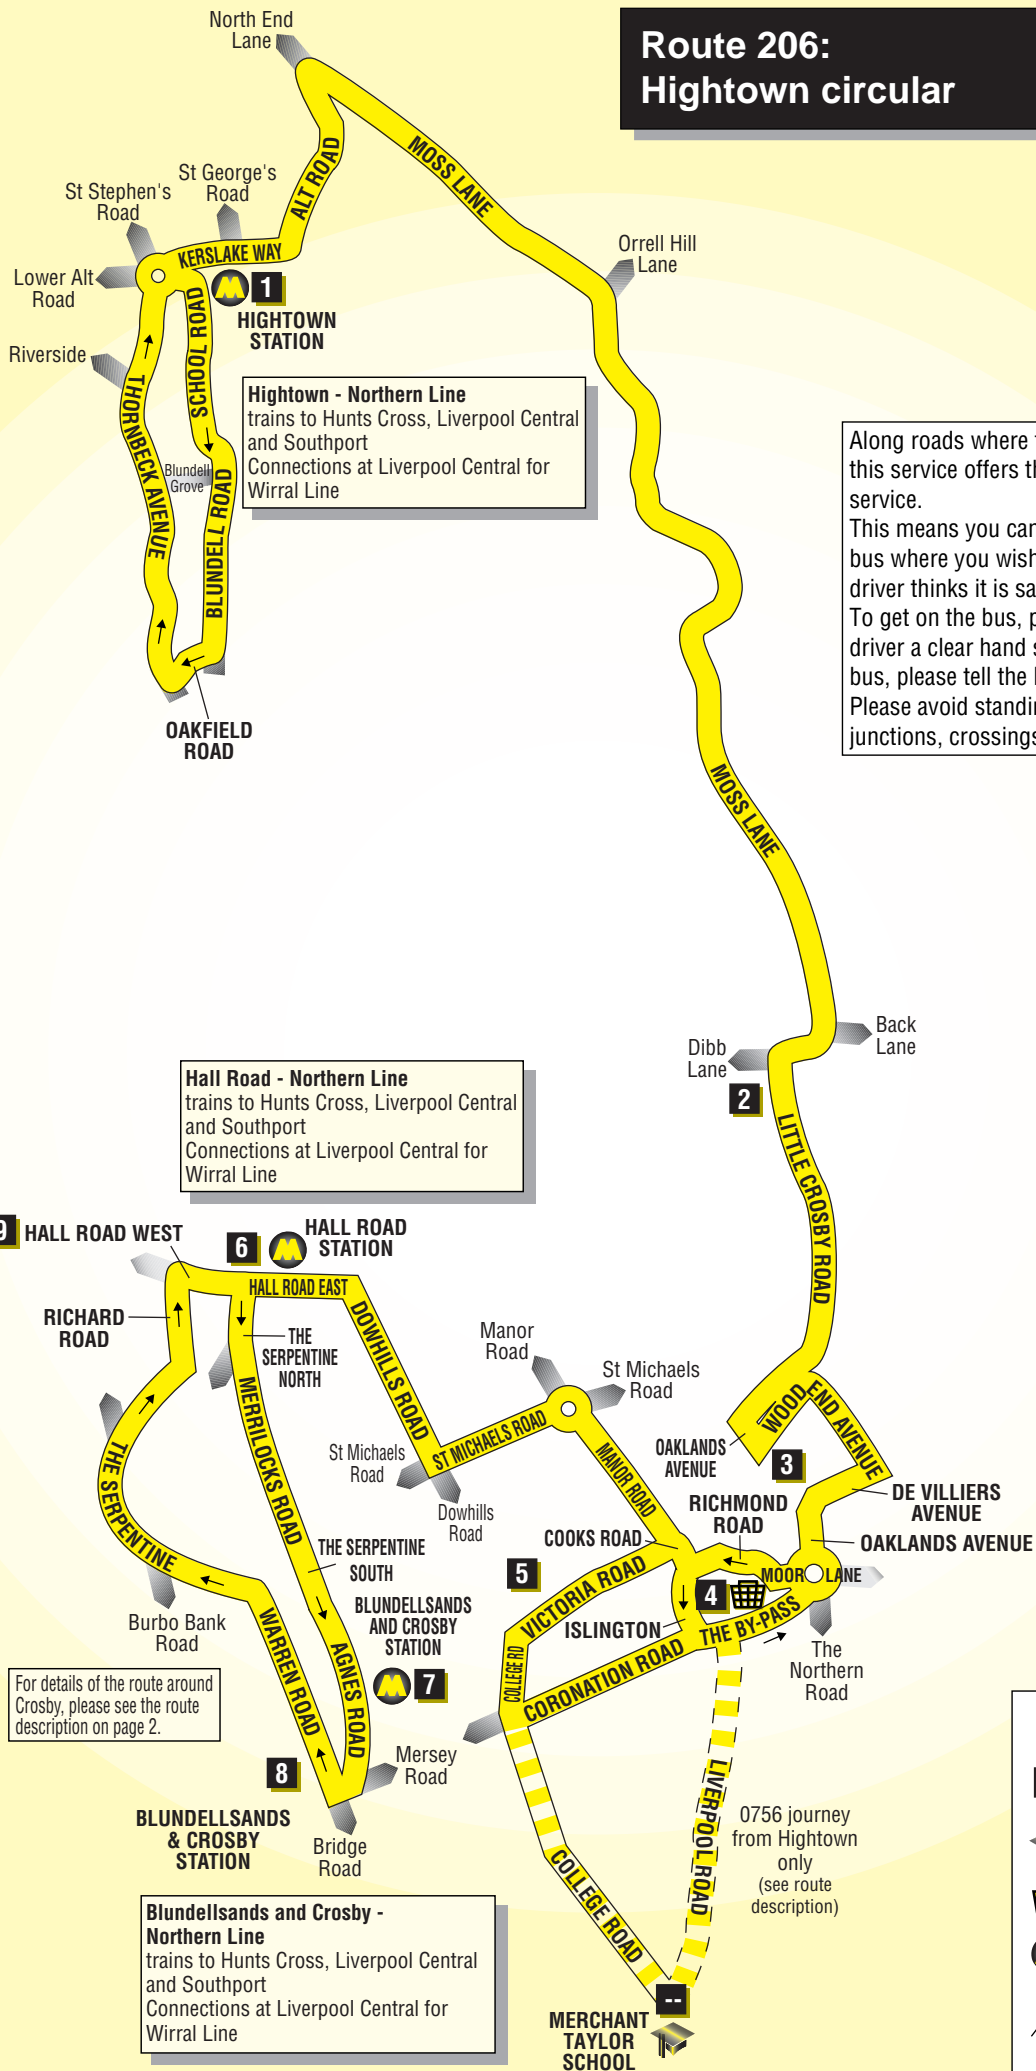

www.merseytravel.gov.uk

Please recycle this booklet when you have finished with it.

Route 206: Hightown circular

Hightown - Northern Line
trains to Hunts Cross, Liverpool Central and Southport
Connections at Liverpool Central for Wirral Line

Hall Road - Northern Line
trains to Hunts Cross, Liverpool Central and Southport
Connections at Liverpool Central for Wirral Line

Blundellsands and Crosby - Northern Line
trains to Hunts Cross, Liverpool Central and Southport
Connections at Liverpool Central for Wirral Line

Merseytravel
bus service

Route descriptions

Route 206: from HIGHTOWN (SCHOOL ROAD) via School Road, Blundell Road, Oakfield Road, Thornbeck Avenue, Kerslake Way, Alt Road, Moss Lane, Little Crosby Road, Oaklands Avenue, Woodend Avenue, De Villiers Avenue, Oaklands Avenue, Moor Lane, Richmond Road, Islington, Coronation Road, College Road, Victoria Road West, Cooks Road, Manor Road, St Michaels Road, Dowhills Road, Hall Road East, The Serpentine North, Merrilocks Road, The Serpentine South, Agnes Road, Mersey Road, Warren Road, The Serpentine, Richard Road, Hall Road West, Hall Road East, Dowhills Road, St Michaels Road, Manor Road, Cooks Road, Victoria Road, Victoria Road West, College Road, Coronation Road, Islington, The By Pass, Oaklands Avenue, De Villiers Avenue, Woodend Avenue, Oaklands Avenue, Little Crosby Road, Moss Lane, Alt Road, Kerslake Way, Lower Alt Road, School Road to HIGHTOWN (SCHOOL ROAD).