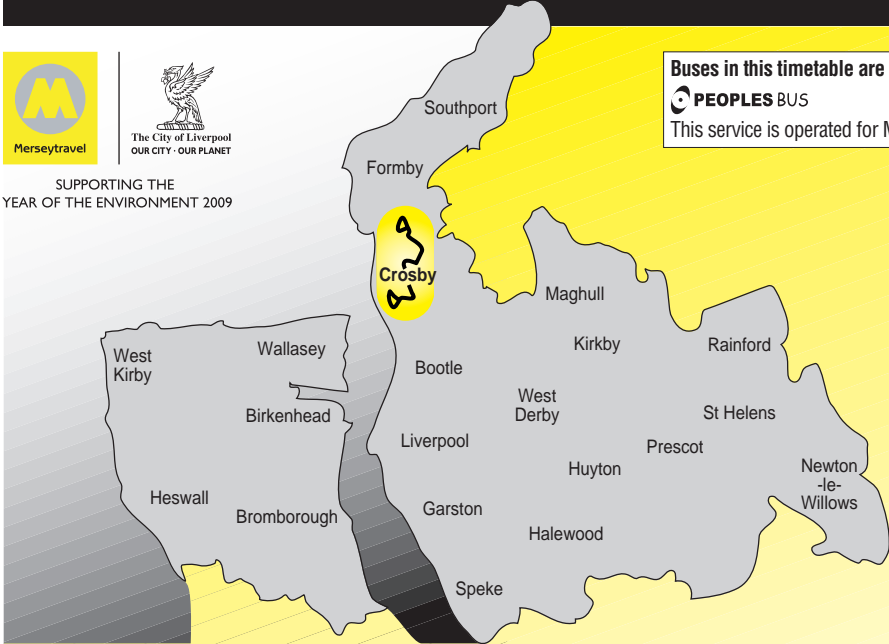

Hightown - Crosby - Blundellsands circular

SUPPORTING THE YEAR OF THE ENVIRONMENT 2009

Buses in this timetable are run by:
PEOPLES BUS
This service is operated for Merseytravel.