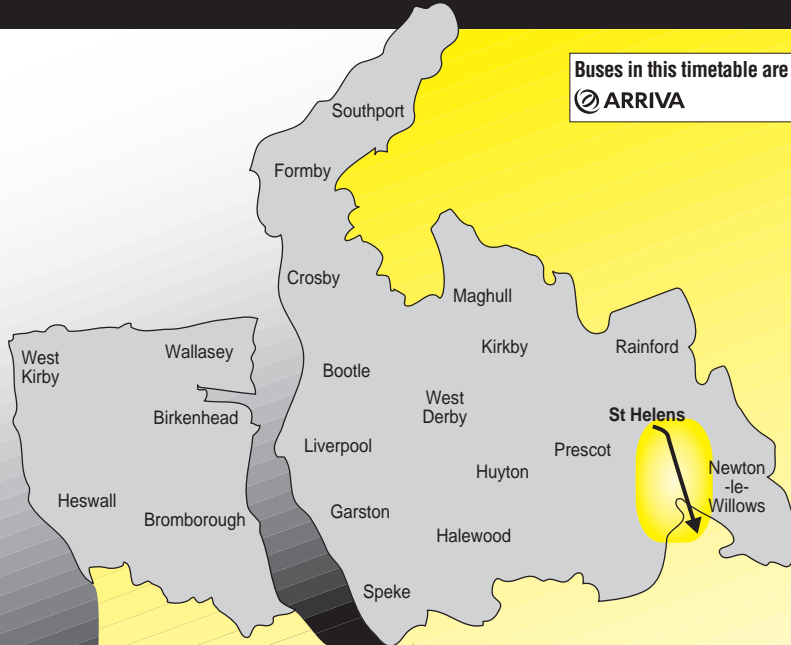

St Helens - Warrington

Buses in this timetable are run by:

MT SFT 040510 SH

Changes from 30 May 2010

The times are changed.

Travel Information

traveline
public transport info

0871 200 22 33

Calls costs 10p per minute from land lines, mobiles may vary

OPEN 0800 TILL 2000 7 DAYS A WEEK

www.merseytravel.gov.uk

Please recycle this booklet when you have finished with it.