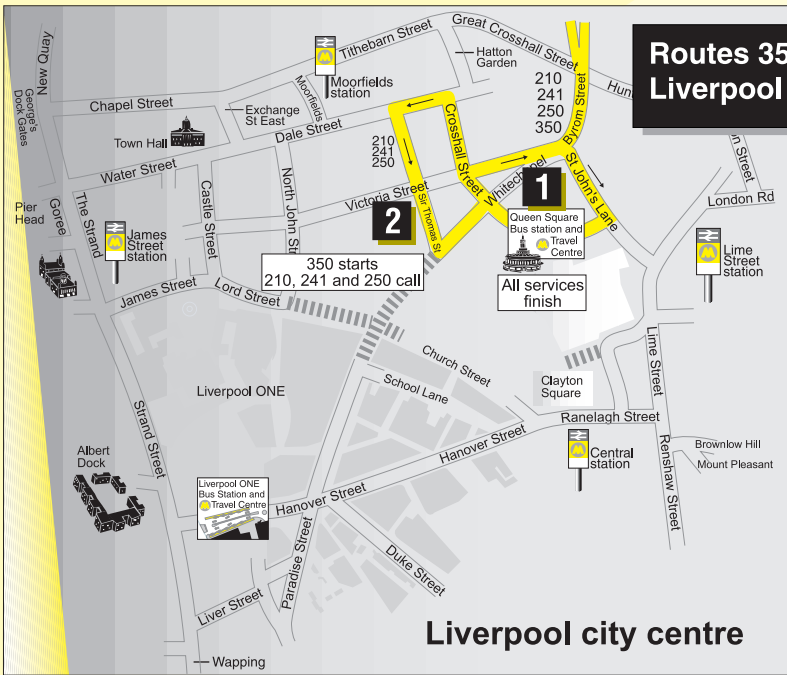

Routes 350, 210, 241 and 250: Liverpool - Maghull (Ashworth Hospital)