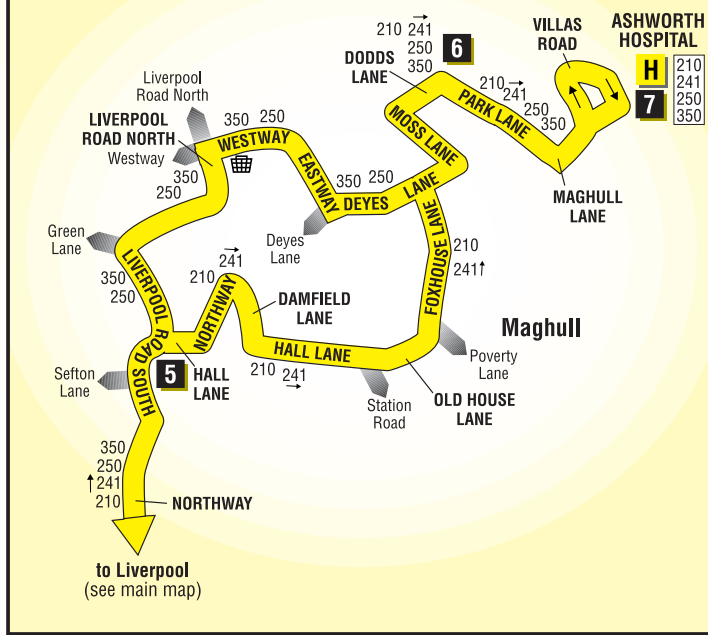

Routes in Maghull and Lydiate

Route 350 between Liverpool and Maghull: from LIVERPOOL CITY CENTRE (SIR THOMAS STREET) via Sir Thomas Street, Whitechapel, Crosshall Street, Victoria Street, Byrom Street, Scotland Road, Kirkdale Road, Walton Road, County Road, Rice Lane, Walton Vale, Warbreck Moor, Ormskirk Road, Dunning's Bridge Road, Northway, Liverpool Road South, Liverpool Road North, Westway, Eastway, Deyes Lane, Moss Lane, Dodds Lane, Park Lane, School Lane, Villas Road to MAGHULL (ASHWORTH HOSPITAL).

Route 350 between Maghull and Liverpool: from MAGHULL (ASHWORTH HOSPITAL) via Villas Road, Park Lane, Dodds Lane, Moss Lane, Deyes Lane, Eastway, Westway, Liverpool Road North, Liverpool Road South, Northway, Dunning's Bridge Road, Ormskirk Road, Warbreck Moor, Walton Vale, Rice Lane, County Road, Walton Road, Kirkdale Road, Scotland Road, Byrom Street, Old Haymarket, St Johns Lane to LIVERPOOL (QUEEN SQUARE BUS STATION).

Route 210 between Liverpool and Maghull: from LIVERPOOL (QUEEN SQUARE BUS STATION) via Crosshall Street, Dale Street, Sir Thomas Street, Whitechapel, Crosshall Street, Victoria Street, Byrom Street, Scotland Road, Kirkdale Road, Walton Road, County Road, Rice Lane, Walton Vale, Warbreck Moor, Ormskirk Road, Dunning's Bridge Road, Liverpool Road South, Hall Lane, Northway, Damfield Lane, Hall Lane, Old House Lane, Foxhouse Lane, Deyes Lane, Moss Lane, Dodds Lane, Park Lane, Villas Road to MAGHULL (ASHWORTH HOSPITAL).

Route 210 between Maghull and Liverpool: from MAGHULL (ASHWORTH HOSPITAL) via Villas Road, Park Lane, Dodds Lane, Moss Lane, Deyes Lane, Foxhouse Lane, Old House Lane, Hall Lane, Damfield Lane, Northway, Hall Lane, Liverpool Road South, Dunning's Bridge Road, Ormskirk Road, Warbreck Moor, Walton Vale, Rice Lane, County Road, Walton Road, Kirkdale Road, Scotland Road, Byrom Street, St Johns Lane to LIVERPOOL (QUEEN SQUARE BUS STATION).

Route 250 from Liverpool to Maghull: from LIVERPOOL (QUEEN SQUARE BUS STATION) via Crosshall Street, Dale Street, Sir Thomas Street, Whitechapel, Crosshall Street, Victoria Street, Byrom Street, Scotland Road, Kirkdale Road, Walton Road, County Road, Rice Lane, Walton Vale, Warbreck Moor, Ormskirk Road, Dunning's Bridge Road, Northway, Liverpool Road South, Liverpool Road North, Westway, Eastway, Deyes Lane, Moss Lane, Dodds Lane, Park Lane, Villas Road to MAGHULL (ASHWORTH HOSPITAL). (Saturday morning buses start from Sir Thomas Street only.)

Route 250 from Maghull to Liverpool: from MAGHULL (ASHWORTH HOSPITAL) via Villas Road, Park Lane, Dodds Lane, Moss Lane, Deyes Lane, Eastway, Westway, Liverpool Road North, Liverpool Road South, Dunning's Bridge Road, Ormskirk Road, Warbreck Moor, Walton Vale, Rice Lane, County Road, Walton Road, Kirkdale Road, Scotland Road, Byrom Street, St Johns Lane to LIVERPOOL (QUEEN SQUARE BUS STATION).

Route 241 between Liverpool and Maghull: from LIVERPOOL (QUEEN SQUARE BUS STATION) via Crosshall Street, Dale Street, Sir Thomas Street, Whitechapel, Crosshall Street, Victoria Street, Byrom Street, Scotland Road, Stanley Road, Merton Road, Breeze Hill, Rice Lane, Walton Vale, Warbreck Moor, Ormskirk Road, Dunning's Bridge Road, Liverpool Road South, Hall Lane, Northway, Damfield Lane, Hall Lane, Old House Lane, Foxhouse Lane, Deyes Lane, Moss Lane, Dodds Lane, Park Lane, Villas Road to MAGHULL (ASHWORTH HOSPITAL).