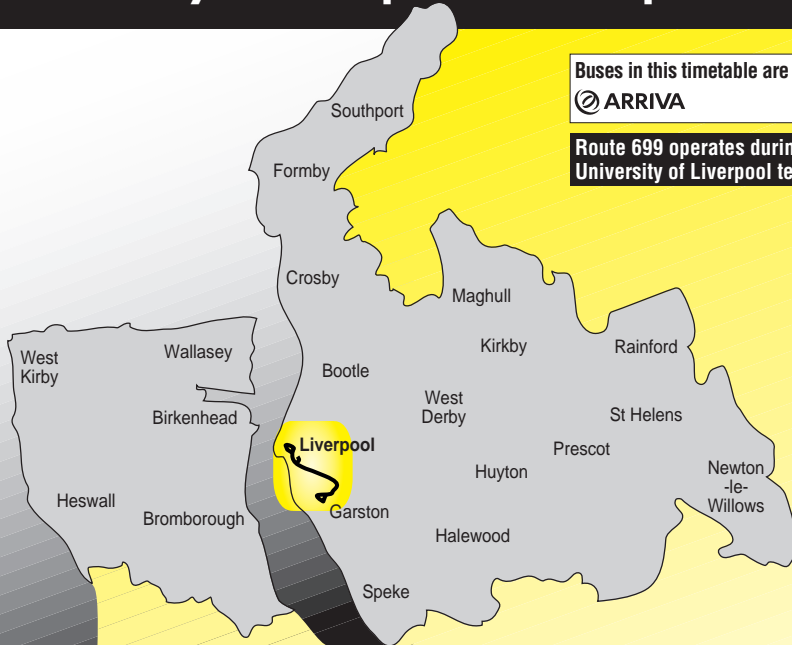

Merseytravel

Bus times

699

University of Liverpool Halls of Residence - University of Liverpool or Liverpool city centre

Buses in this timetable are run by:

Route 699 operates during
University of Liverpool term times only.

OPEN 0800 TILL 2000 7 DAYS A WEEK

www.merseytravel.gov.uk

Please recycle
this booklet
when you have
finished with it.

Route 699 operates during University of Liverpool term times only.
 For details, please visit their website at www.liv.ac.uk/about/at-a-glance/term-dates.htm

Monday to Friday evenings and all day Saturday and Sunday: from UNIVERSITY OF LIVERPOOL CARNATIC HALLS OF RESIDENCE via Elmswood Road, North Mossley Hill Road, Greenbank Lane, Mossley Hill Drive Turning Circle, Greenbank Lane, Greenbank Road, Smithdown Road, Upper Parliament Street, Grove Street, Oxford Street, Mount Pleasant, Brownlow Hill, Ranelagh Place, Ranelagh Street, Great Charlotte Street to LIVERPOOL CITY CENTRE (GREAT CHARLOTTE STREET) then via Elliot Street, Lime Street, Ranelagh Place, Brownlow Hill, Mount Pleasant, Oxford Street, Grove Street, Upper Parliament Street, Smithdown Road, Greenbank Road, Greenbank Lane, Mossley Hill Drive Turning Circle, Greenbank Lane, North Mossley Hill Road, Elmswood Road to UNIVERSITY OF LIVERPOOL CARNATIC HALLS OF RESIDENCE.