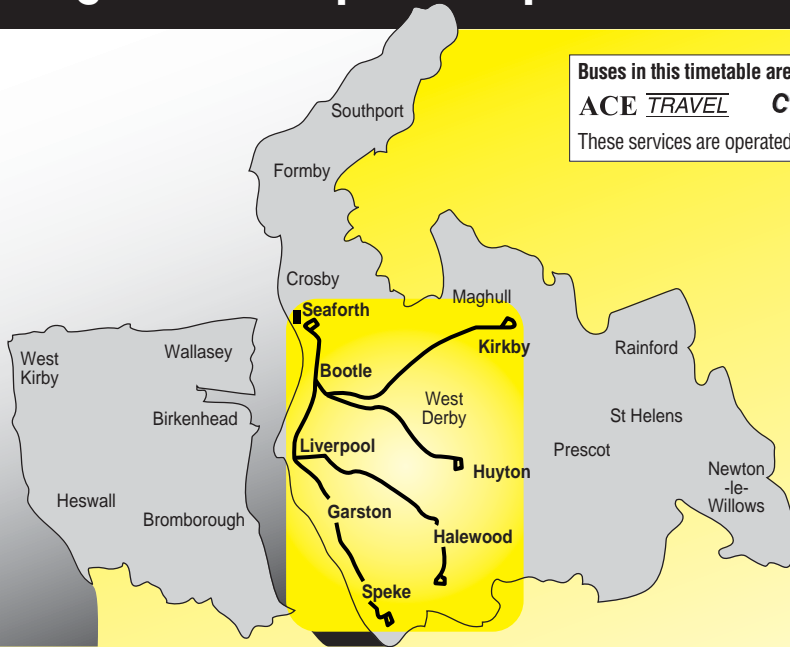

Speke, Northwood, Hunts Cross or Longview - Liverpool Freeport

Buses in this timetable are run by:

ACE TRAVEL

CUMFYBUS

These services are operated for Merseytravel.

MT SFT 220710 L

Changes from 15 August 2010

Route 800: the service is now operated for Merseytravel by ACE Travel.

Route 839: the service is now operated for Merseytravel by ACE Travel.

(The routes and the times are unchanged.)

Travel Information

traveline
public transport info

0871 200 22 33

Calls costs 10p per minute from land lines, mobiles may vary

OPEN 0800 TILL 2000 7 DAYS A WEEK

www.merseytravel.gov.uk

Please recycle this booklet when you have finished with it.