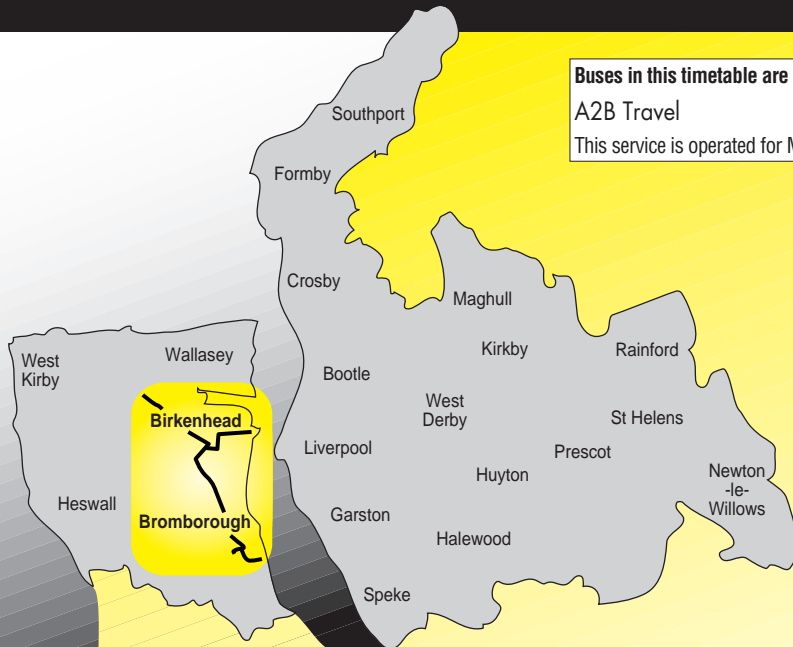

Cloughton - Bromborough

Buses in this timetable are run by:
A2B Travel
This service is operated for Merseytravel.

MT POP 150710 W

Changes from 16 August 2010

The service is now operated for Merseytravel by A2B Travel.
(The route and the times are unchanged.)

Travel Information

traveline
public transport info

0871 200 22 33

Calls costs 10p per minute from land lines, mobiles may vary

OPEN 0800 TILL 2000 7 DAYS A WEEK

www.merseytravel.gov.uk

Please recycle this booklet when you have finished with it.