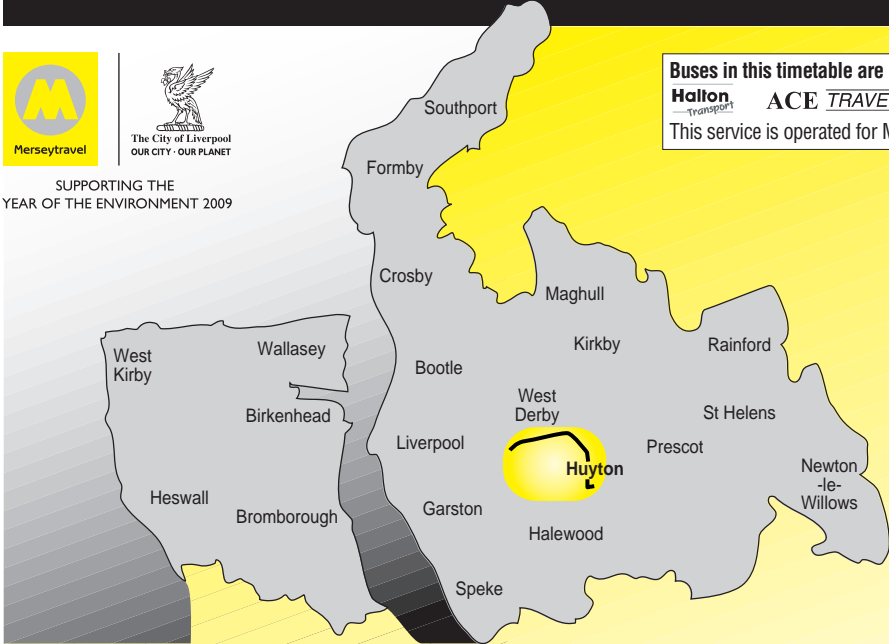

Old Swan - Huyton

SUPPORTING THE YEAR OF THE ENVIRONMENT 2009

Buses in this timetable are run by:
Halton Transport **ACE TRAVEL**
This service is operated for Merseytravel.