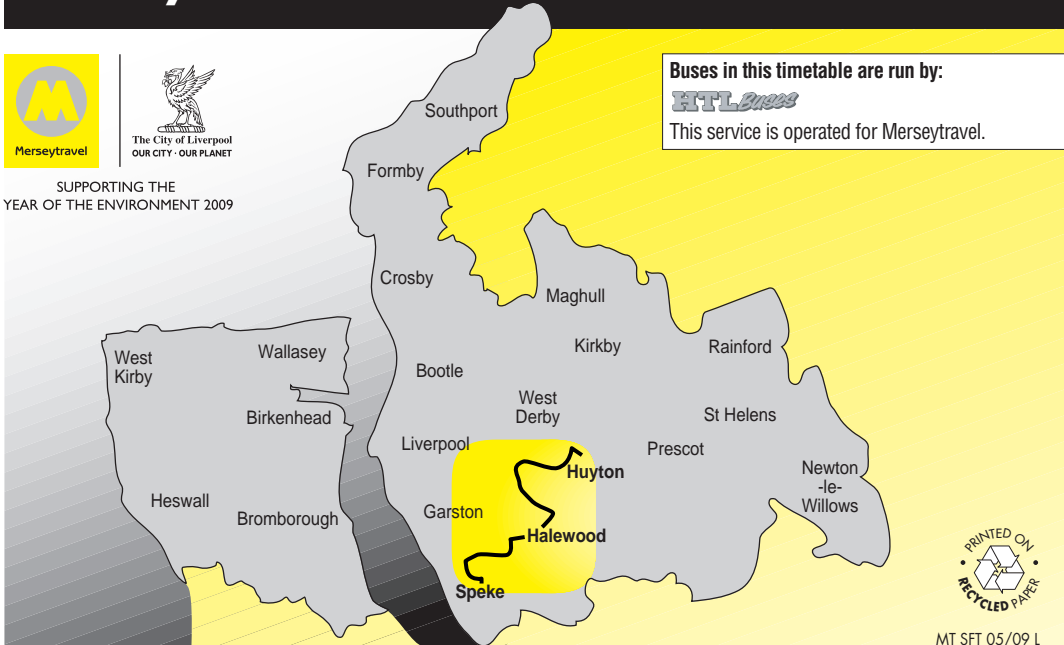

Liverpool John Lennon Airport - Huyton Industrial Estate

SUPPORTING THE YEAR OF THE ENVIRONMENT 2009

Buses in this timetable are run by:
HITL Buses
This service is operated for Merseytravel.