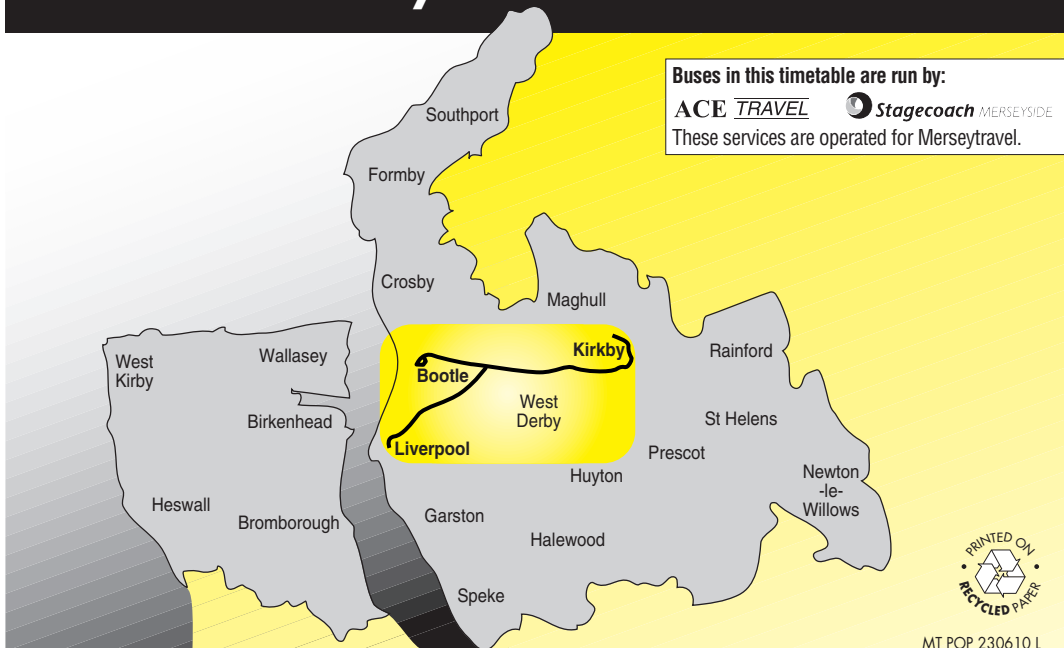

Liverpool - Kirkby Admin Bootle - Kirkby Admin

Buses in this timetable are run by:

ACE TRAVEL

Stagecoach MERSEYSIDE

These services are operated for Merseytravel.

MT POP 230610 L

Changes from 15 August 2010

The 0512 bus from Liverpool ONE Bus Station is now operated for Merseytravel by ACE Travel. (The route and times are unchanged.)

Travel Information

traveline
public transport info

0871 200 22 33

Calls costs 10p per minute from land lines, mobiles may vary

OPEN 0800 TILL 2000 7 DAYS A WEEK

www.merseytravel.gov.uk

Please recycle this booklet when you have finished with it.