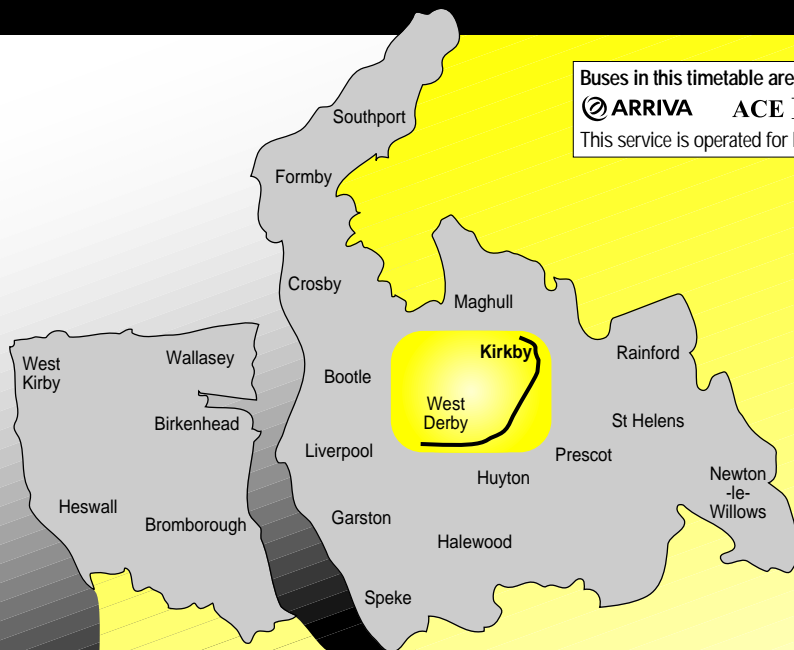

Merseytravel

Bus times

897

Old Swan - Kirkby Admin

Buses in this timetable are run by:

ARRIVA *ACE TRAVEL*

This service is operated for Merseytravel.

MT SFT 07/08 L

OPEN 0800 TILL 2000 7 DAYS A WEEK

www.merseytravel.gov.uk

No Smoking
on all buses
in Merseyside

897**Old Swan - Kirkby Admin****Merseytravel
bus service**

Route: from KIRKBY (MOORGATE/BRITONSDIE ROAD) via Moorgate Road, School Lane, Knowsley Lane, Stockbridge Lane, Liverpool Road, Prescot Road to OLD SWAN (PRESCOT ROAD).

Return via reverse of above route to Knowsley Lane, then Ormskirk Road, Cooper's Lane, South Boundary Road, Lees Road, Charleywood Road, Webber Road, Kirkby Bank Road, Birchill Road, Ashcroft Road, Hammond Road, Woodward Road, Acornfield Road, Gale Road to Kirkby Admin.