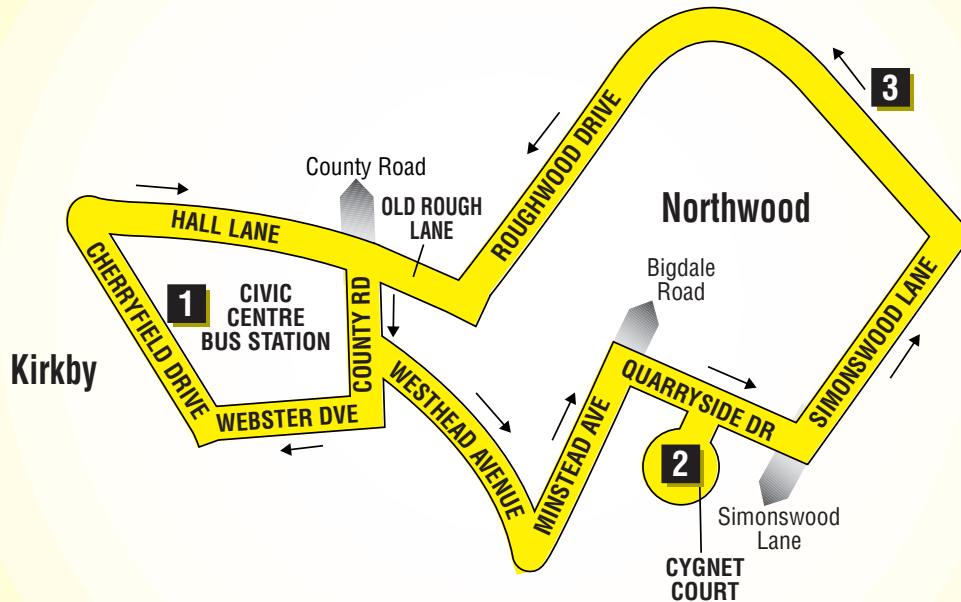

Route 990: Kirkby - Northwood circular

Along roads where there are no bus stops, this service offers the 'Hail and Ride' facility. If you want to get on the bus, please give a clear signal to the bus driver. When you want to get off the bus, please tell the driver in good time. The bus driver will stop the bus, only where they think it is safe to do so. Please avoid standing near main road junctions, crossings and bends in the road.

KEY

1 Timetable Reference Point