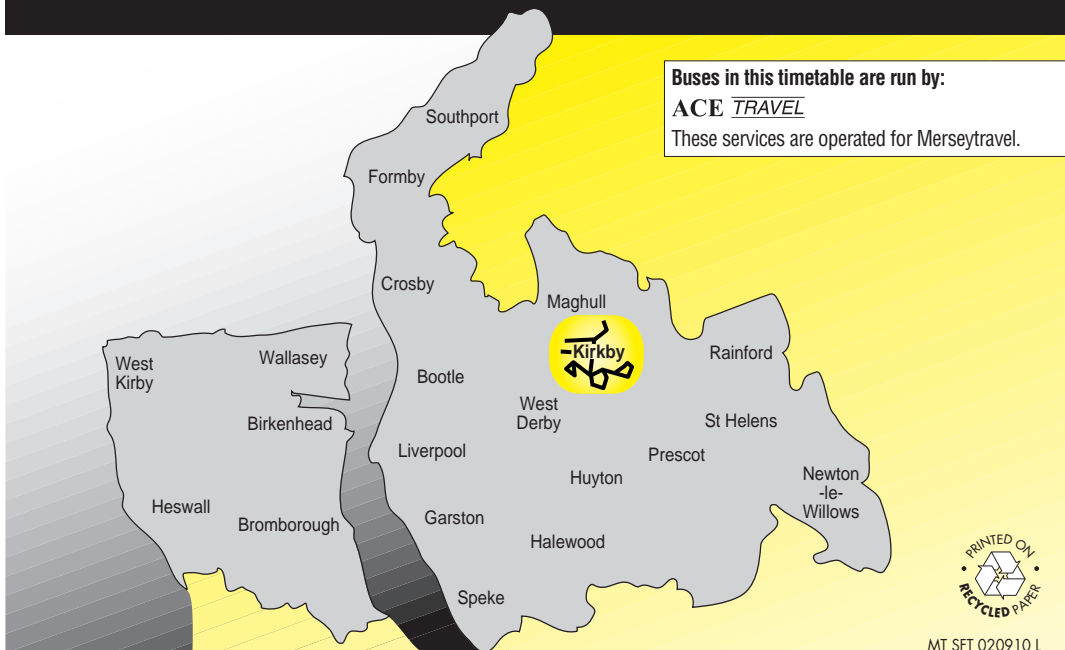

Merseytravel

Bus times

990 991
992 993

Kirkby circulars

Buses in this timetable are run by:
ACE TRAVEL
 These services are operated for Merseytravel.

MT SFT 020910 L

Changes from 1 September 2010:

Route 991: on schooldays, the 1458 bus runs from Wellfield Avenue to Cherryfield Drive so doesn't serve Leaside Avenue or Bewley Drive.

Route 992: on schooldays, when travelling back to Kirkby Civic Centre, the 1416 bus runs direct from James Holt Avenue to Kirkby Row so doesn't serve William Roberts Avenue or Sidney Powell Avenue.
 (All other buses and Routes 990 and 993 are unchanged.)

Codes used on this page:

M - Merseytravel Bus Service operated by ACE Travel

Sundays - No Service**Route description**

Route 990: from KIRKBY CIVIC CENTRE BUS STATION via Cherryfield Drive, Hall Lane, County Road, Westhead Avenue, Minstead Avenue, Quarryside Drive, Cygnet Court, Quarryside Drive, Simonswood Lane, Roughwood Drive, Old Rough Lane, County Road, Webster Drive, Cherryfield Drive to KIRKBY CIVIC CENTRE BUS STATION.

Codes used on this page:

 - Merseytravel Bus Service operated by ACE Travel

 - this bus continues to and finishes at Shevington's Lane/Fairhaven, arriving 2 minutes later

 - means that on schooldays, when travelling back to Kirkby Civic Centre, this bus runs direct from James Holt Avenue to Kirkby Row so doesn't serve William Roberts Avenue or Sidney Powell Avenue