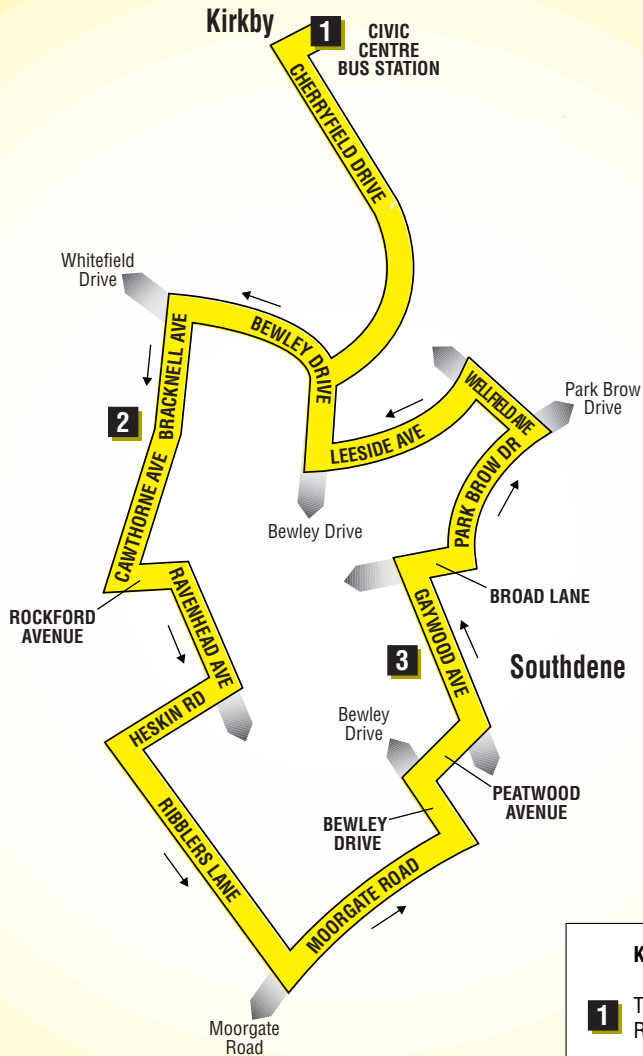

Route 991: Kirkby - Southdene circular

Along roads where there are no bus stops, this service offers the 'Hail and Ride' facility.
If you want to get on the bus, please give a clear signal to the bus driver.
When you want to get off the bus, please tell the driver in good time.
The bus driver will stop the bus, only where they think it is safe to do so.
Please avoid standing near main road junctions, crossings and bends in the road.