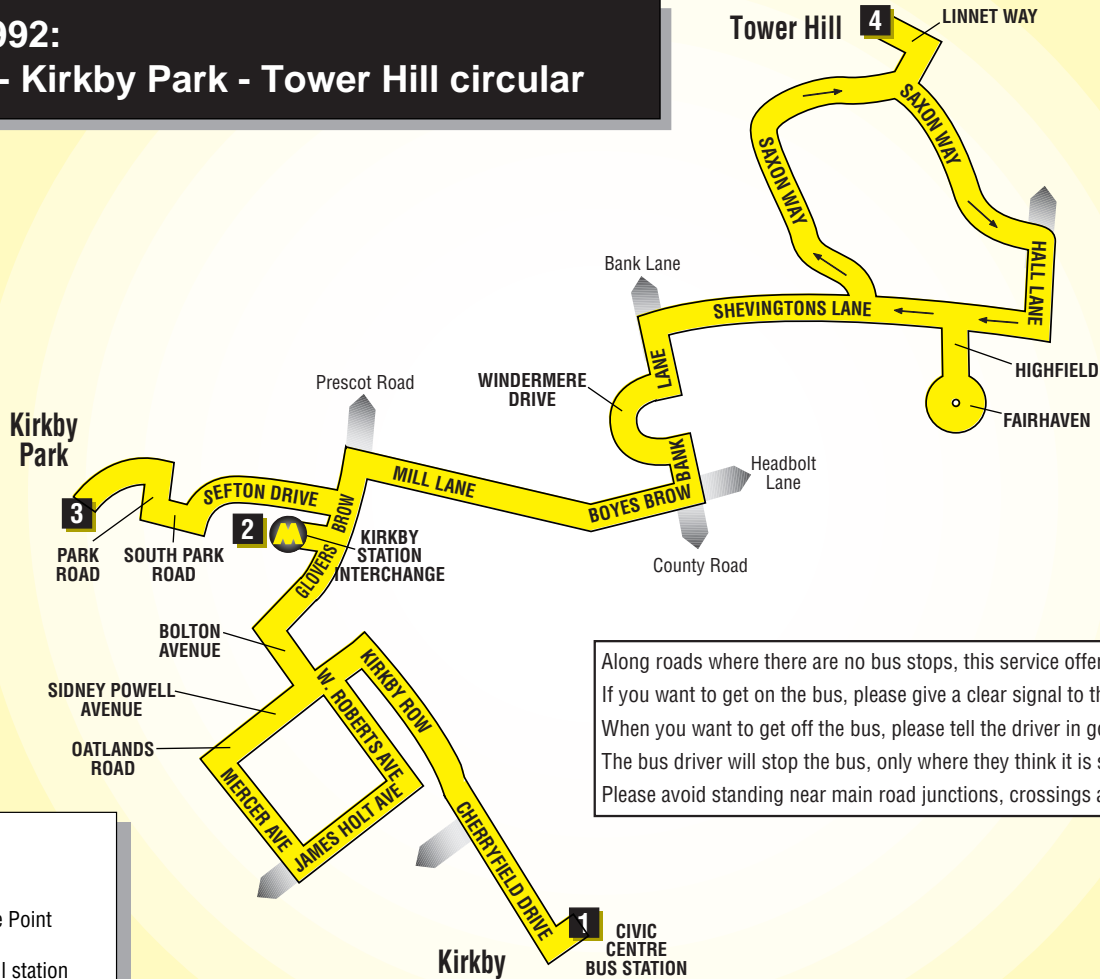

Route 992: Kirkby - Kirkby Park - Tower Hill circular

Along roads where there are no bus stops, this service offers the 'Hail and Ride' facility. If you want to get on the bus, please give a clear signal to the bus driver. When you want to get off the bus, please tell the driver in good time. The bus driver will stop the bus, only where they think it is safe to do so. Please avoid standing near main road junctions, crossings and bends in the road.

KEY

- **1** Timetable Reference Point
- Merseyrail station