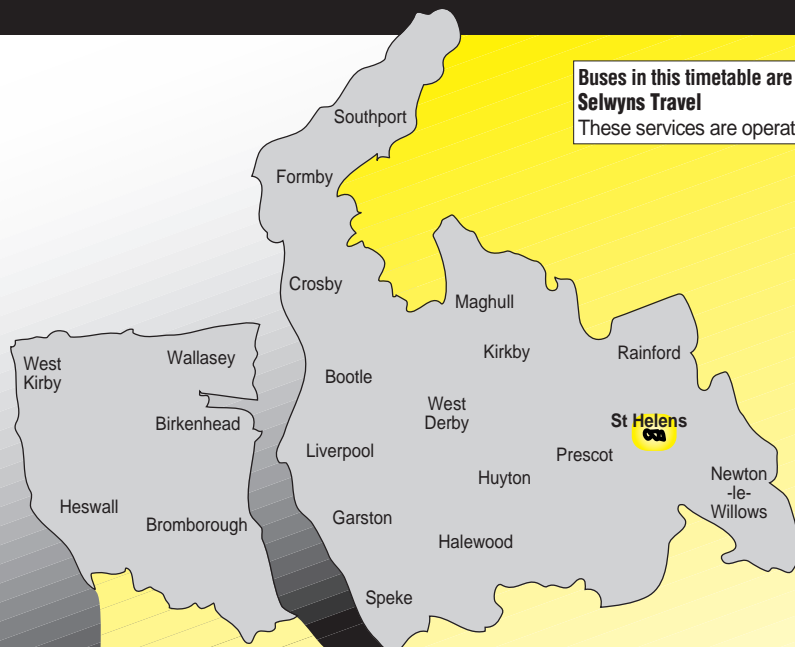

St Helens circulars Smart Eco

Buses in this timetable are run by:
Selwyns Travel
These services are operated for Merseytravel.

MT SFT 300410 SH

Changes from 3 May 2010

The Monday to Saturday timetables revert to the full service - the missing buses are re-introduced.

Travel
Information

traveline
public transport info

0871 200 22 33

Calls costs 10p per minute from
land lines, mobiles may vary

OPEN 0800 TILL 2000 7 DAYS A WEEK

www.merseytravel.gov.uk

Please recycle
this booklet
when you have
finished with it.