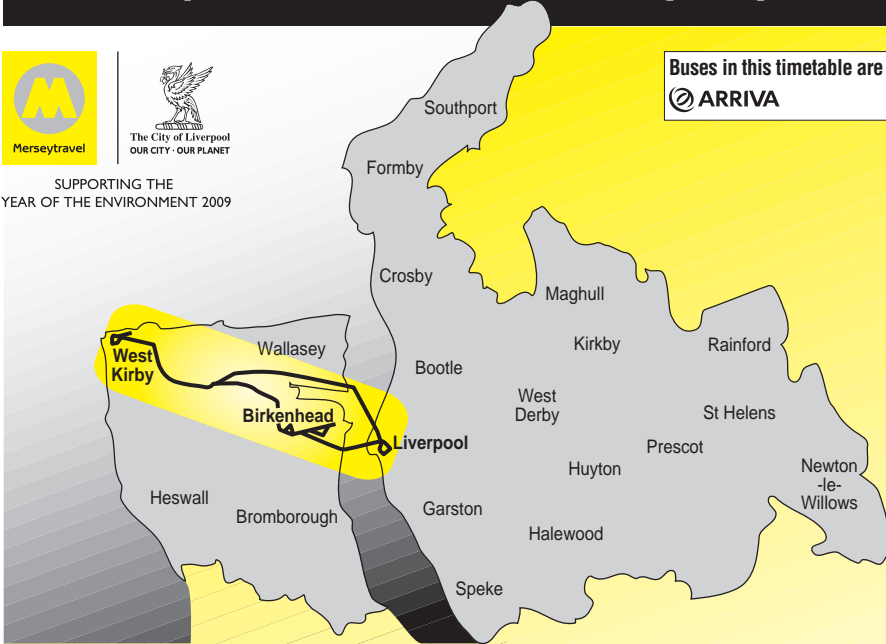

West Kirby - Liverpool Liverpool/Woodside - West Kirby/Hoylake

SUPPORTING THE YEAR OF THE ENVIRONMENT 2009

Buses in this timetable are run by:
 ARRIVA

MT SFT 06/09 W/L

Changes from 12 July 2009
Route 437: the Saturday times are changed.
(Routes 420 and N37 are unchanged.)

Travel Information

traveline public transport info

0871 200 22 33

Calls costs 10p per minute from land lines, mobiles may vary

OPEN 0800 TILL 2000 7 DAYS A WEEK

www.merseytravel.gov.uk

Please recycle this booklet when you have finished with it.