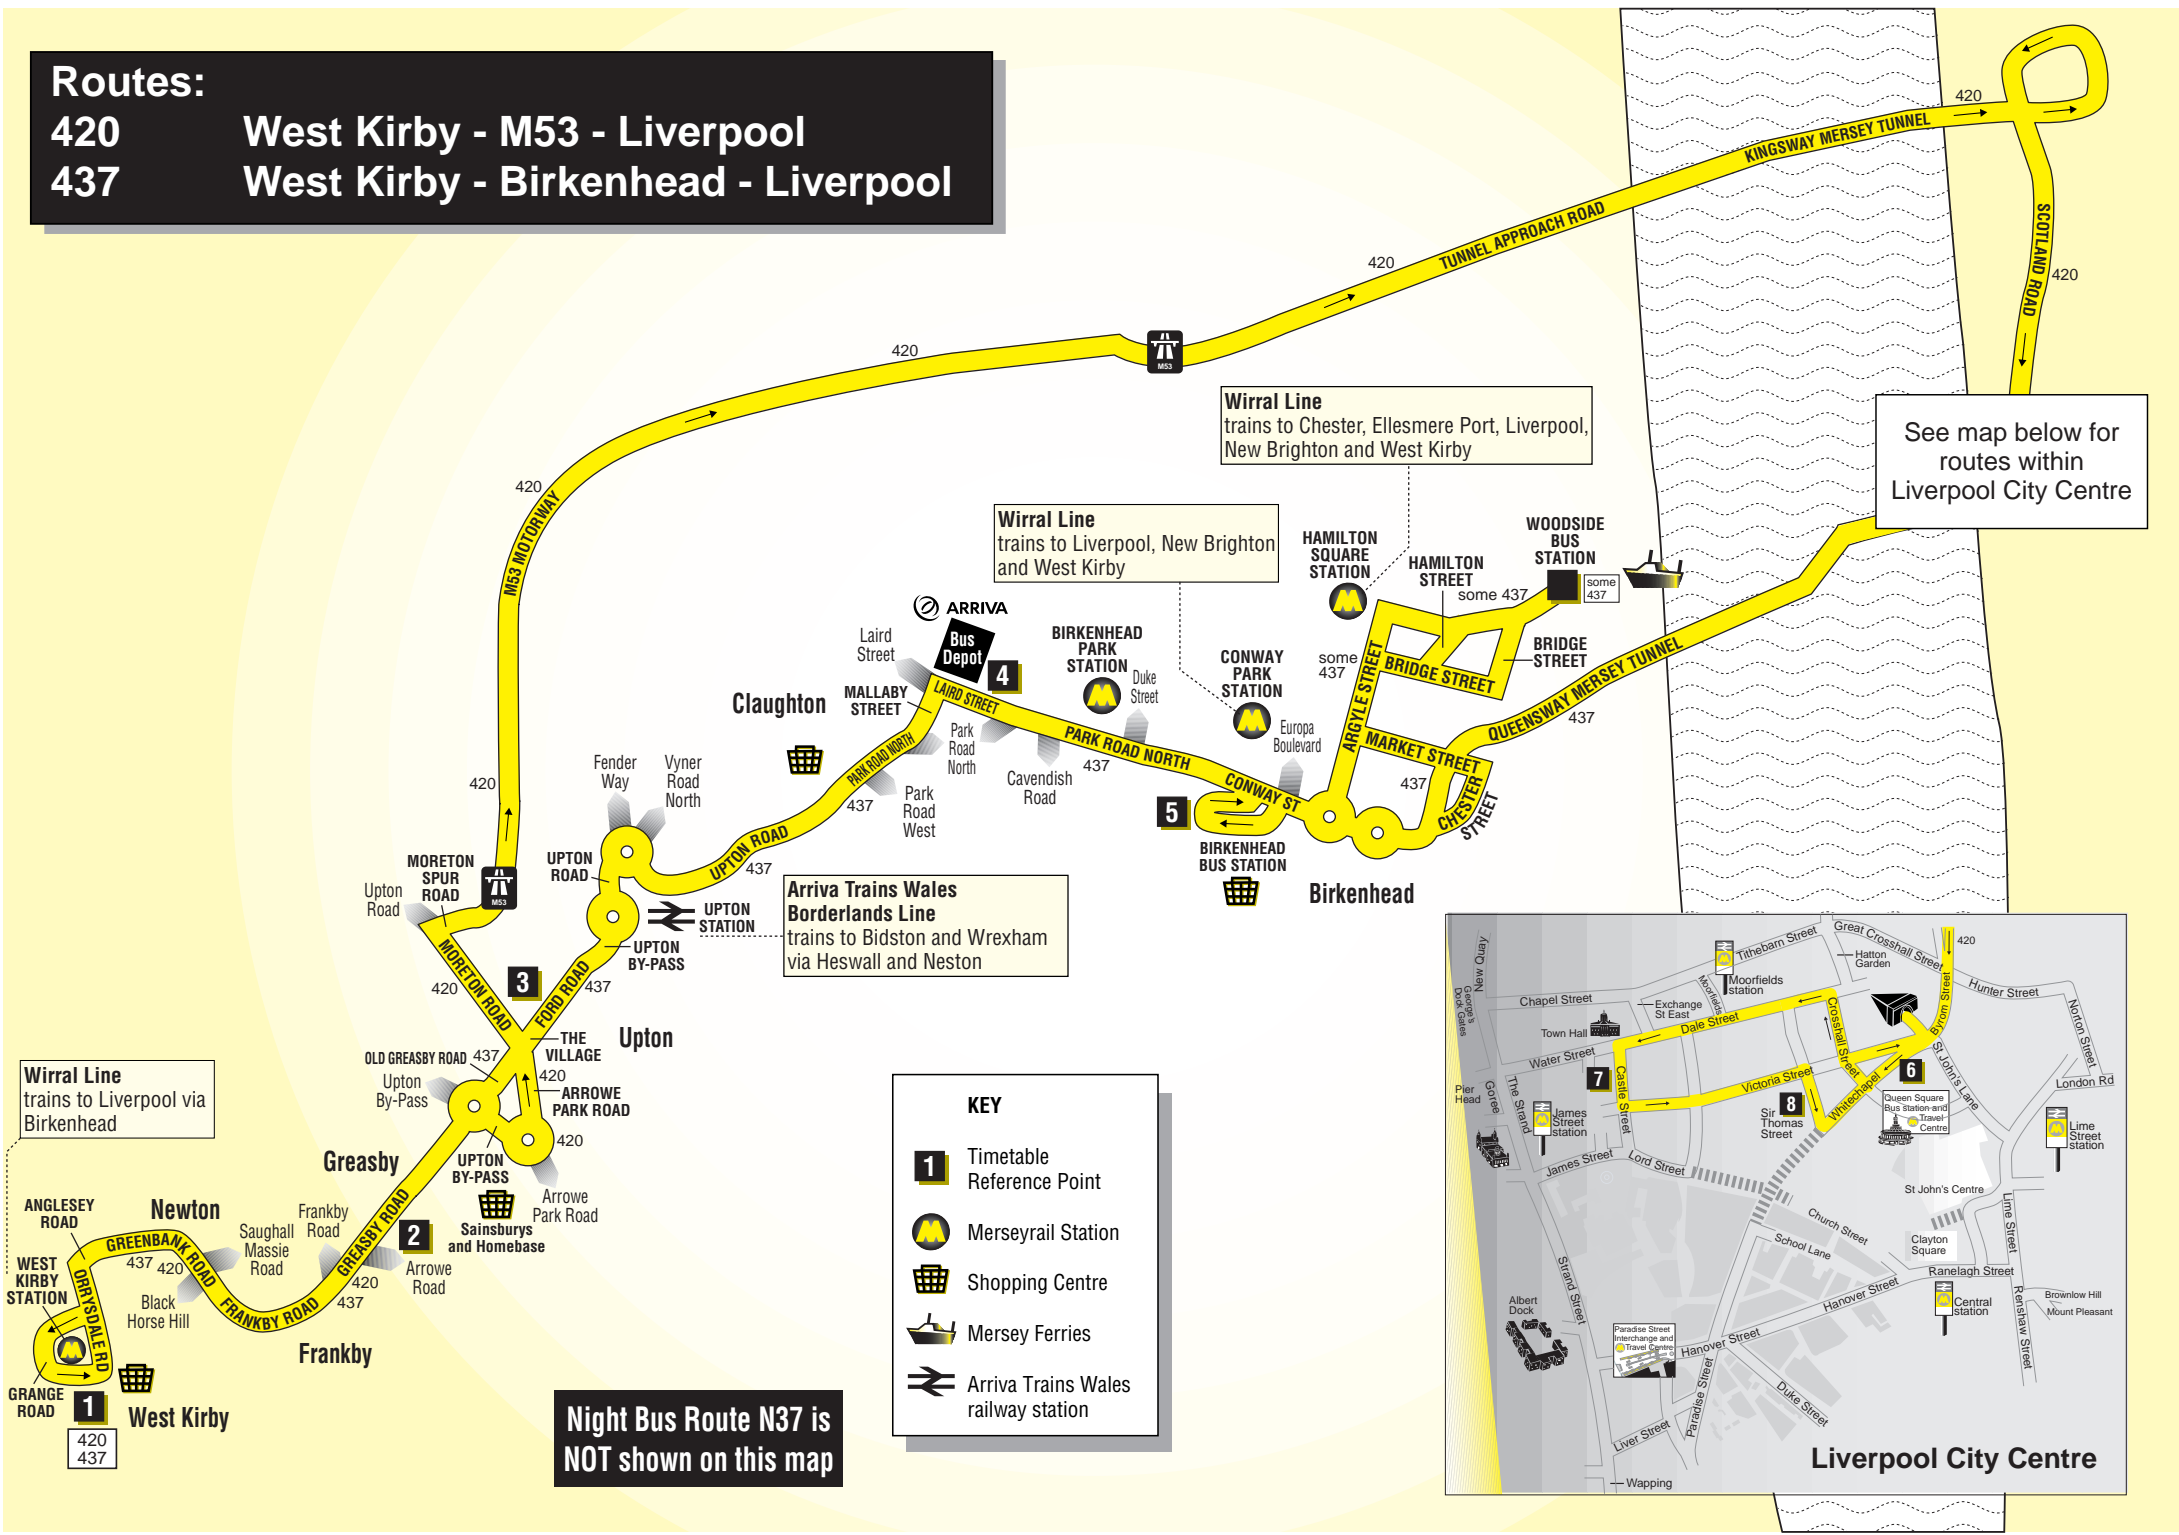

Routes:

420 West Kirby - M53 - Liverpool

437 West Kirby - Birkenhead - Liverpool

Night Bus Route N37 is NOT shown on this map

KEY

- **1** Timetable Reference Point
- Merseyrail Station
- Shopping Centre
- Mersey Ferries
- Arriva Trains Wales railway station

See map below for routes within Liverpool City Centre