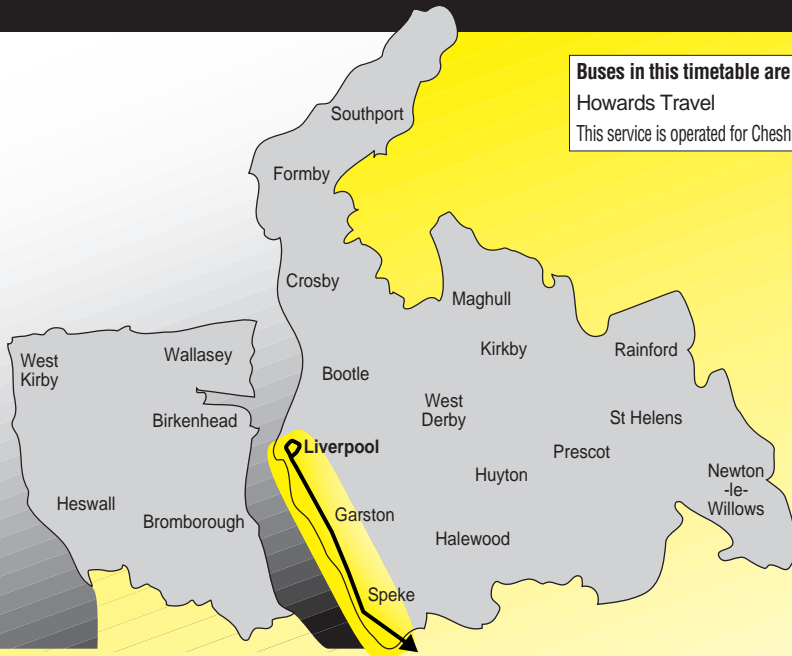

Merseytravel

Bus times

X22

Liverpool - Winsford

Buses in this timetable are run by:
Howards Travel
This service is operated for Cheshire West & Chester Council.

MT SFT 210410 L

Changes from 29 May 2010

The route is changed to run via Jack Lane, Moulton and London Road.
The stopping arrangements in Cheshire are changed. The times are changed.
The service is now operated by Howards Travel.

**Mondays to Fridays and
Sundays - No Service**

Route X22 from: WINSFORD (OVER SQUARE) via Over Square, Swanlow Lane, Townsfield Drive, Dover Drive, Mount Pleasant Drive, Oakmere Road, Delamere Street, Nixon Drive, Abbots Way, Saxon Crossway, Grange Lane, High Street, Wharton Road, Crook Lane, Bostock Road, A533, London Road, Chester Way, Watling Street, Castle Street, Chester Road, Beach Road, Northwich Road, High Street, A49, A533, Whitehouse Expressway, Central Expressway, Weston Point Expressway, Queensway, Speke Road, Speke Boulevard, Garston Way, St Marys Road, Aigburth Road, Park Road, Great George Street, Renshaw Street, Lime Street, Queen Square Bus Station, Crosshall Street, Dale Street, Water Street, The Strand to LIVERPOOL ONE BUS STATION.

Return from: LIVERPOOL ONE BUS STATION via The Strand, James Street, Lord Street, John Street, Victoria Street, St Georges Place, Lime Street then via the reverse of the above route to WINSFORD.

**Between Northwich Bus Station and Speke Boulevard, Route X22 only stops at the stops shown above.
Between Speke Boulevard and Liverpool ONE Bus Station, Route X22 stops at all normal bus stops.**