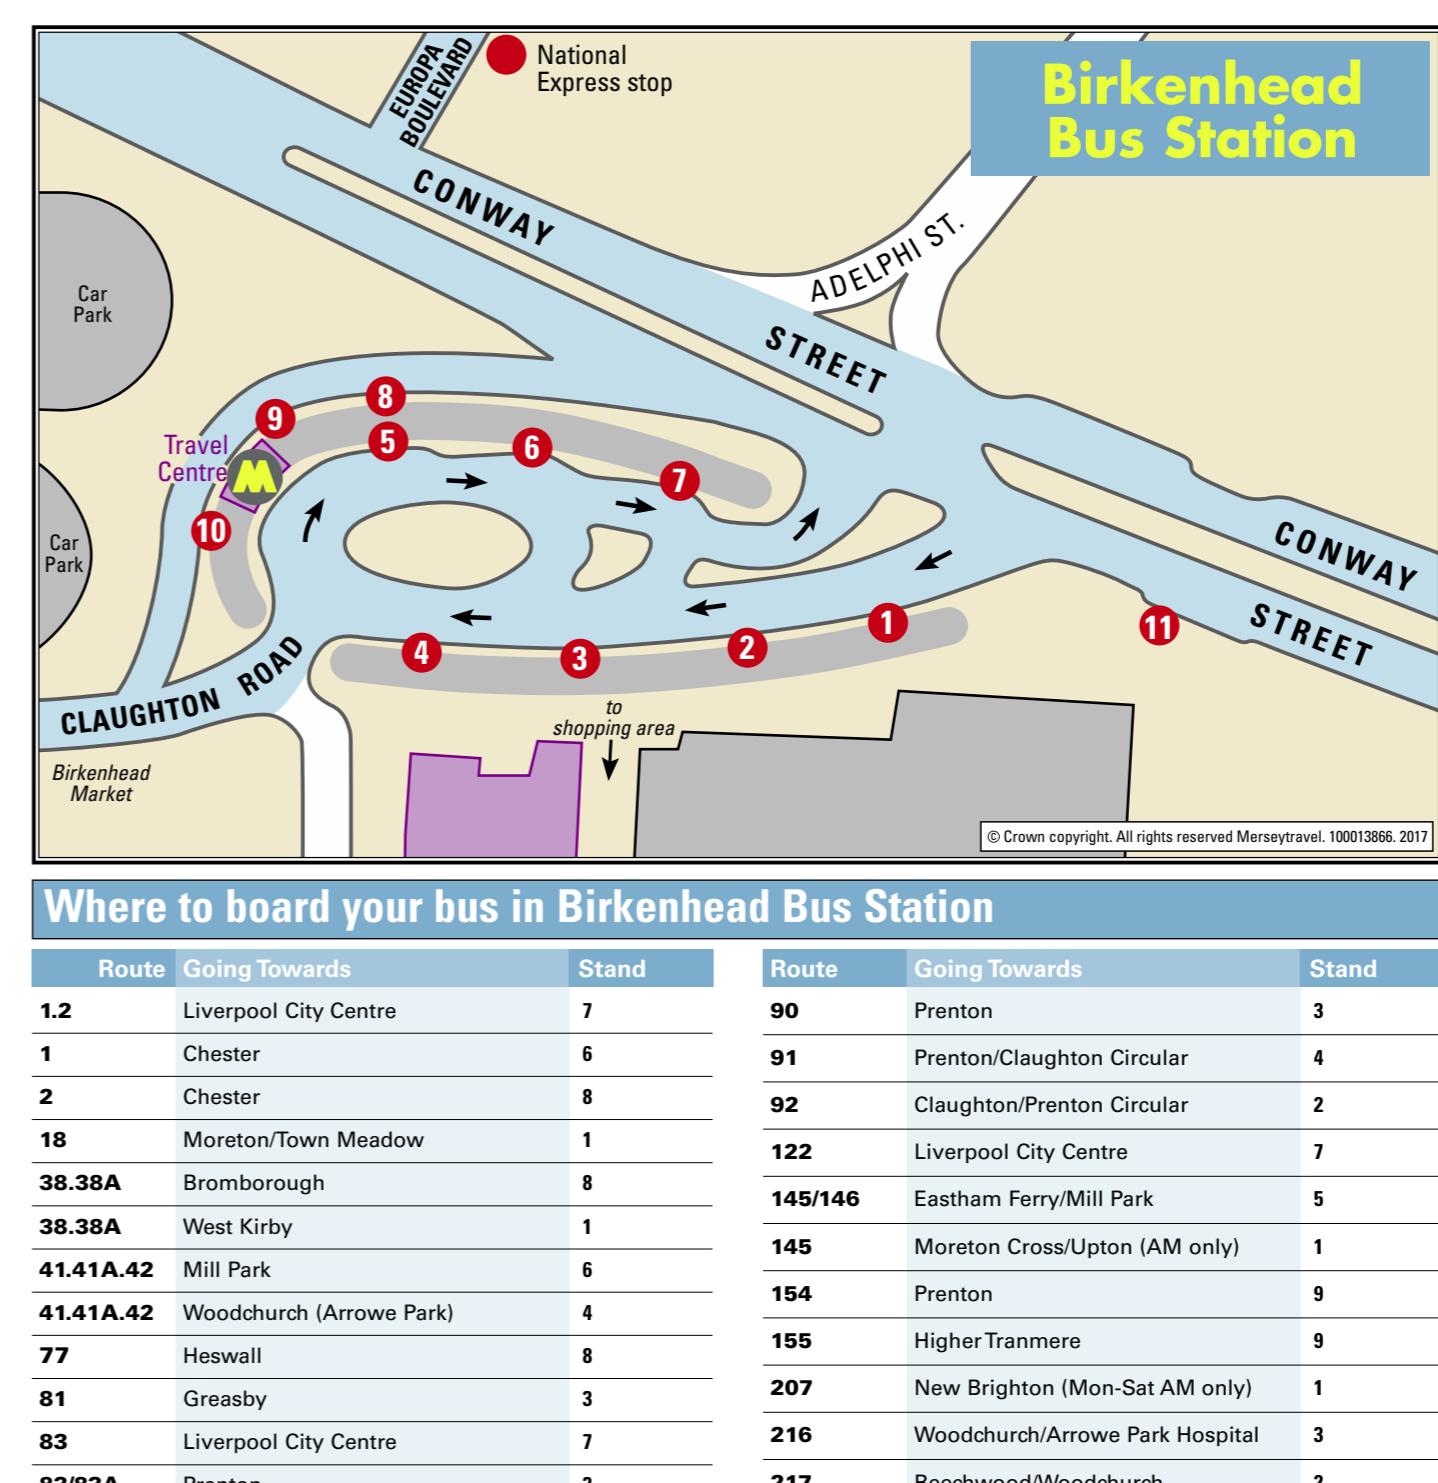

Evening Buses leaving Liverpool City Centre via Victoria Street

After 9pm (2100) each evening, bus services leaving Liverpool City Centre via Victoria Street will be re-routed. As a result of the route diversion, the following cross-river services will not pick up passengers at the usual bus stops on Cook Street but will start their journeys from Sir Thomas Street.

Route to route to route to
432 New Brighton 437 West Kirby 471/472 Heswall

For full details pick up a leaflet from your local Travel Centre, visit our website: www.merseytravel.gov.uk or call 0151 236 7676

Operator Codes

- AB Avon Buses
- ACL Aintree Coachline
- ARR Arriva
- SC Stagecoach

Birkenhead and Wallasey

Liverpool Bay

Route	Going Towards	Stand
293	West Kirby (evenings & Sundays)	2
413.414	Seacombe	3
407	Liverpool City Centre	7
407	Town Meadow	1
409	Wallasey Village	10
410.110	New Brighton	10
410.110	Clatterbridge Hospital	6
411	New Brighton	10
418.419	Mill Park	2
218.219		
423.203	via Woodchurch Road, Arrowe Park, Moreton, Liscard to Birkenhead	3
423	via Seacombe, Liscard, Wallasey Village, Moreton to Liverpool City Centre	10
423	Liverpool City Centre	7
437	Liverpool City Centre	7
437	West Kirby	2
464.164	New Ferry	8
471.472	Haswell/Barnston	3
487	Neston/Parkgate/Ness Gardens	8
487	Liverpool City Centre	7
492	Beechwood/Nocturum Circular	2
495	Nocturum/Beechwood Circular	2
811	Broughton Retail Park	5
811	Moreton Cross/Leasowe	1
Services to	Woodside Bus Station	11 - Conway St