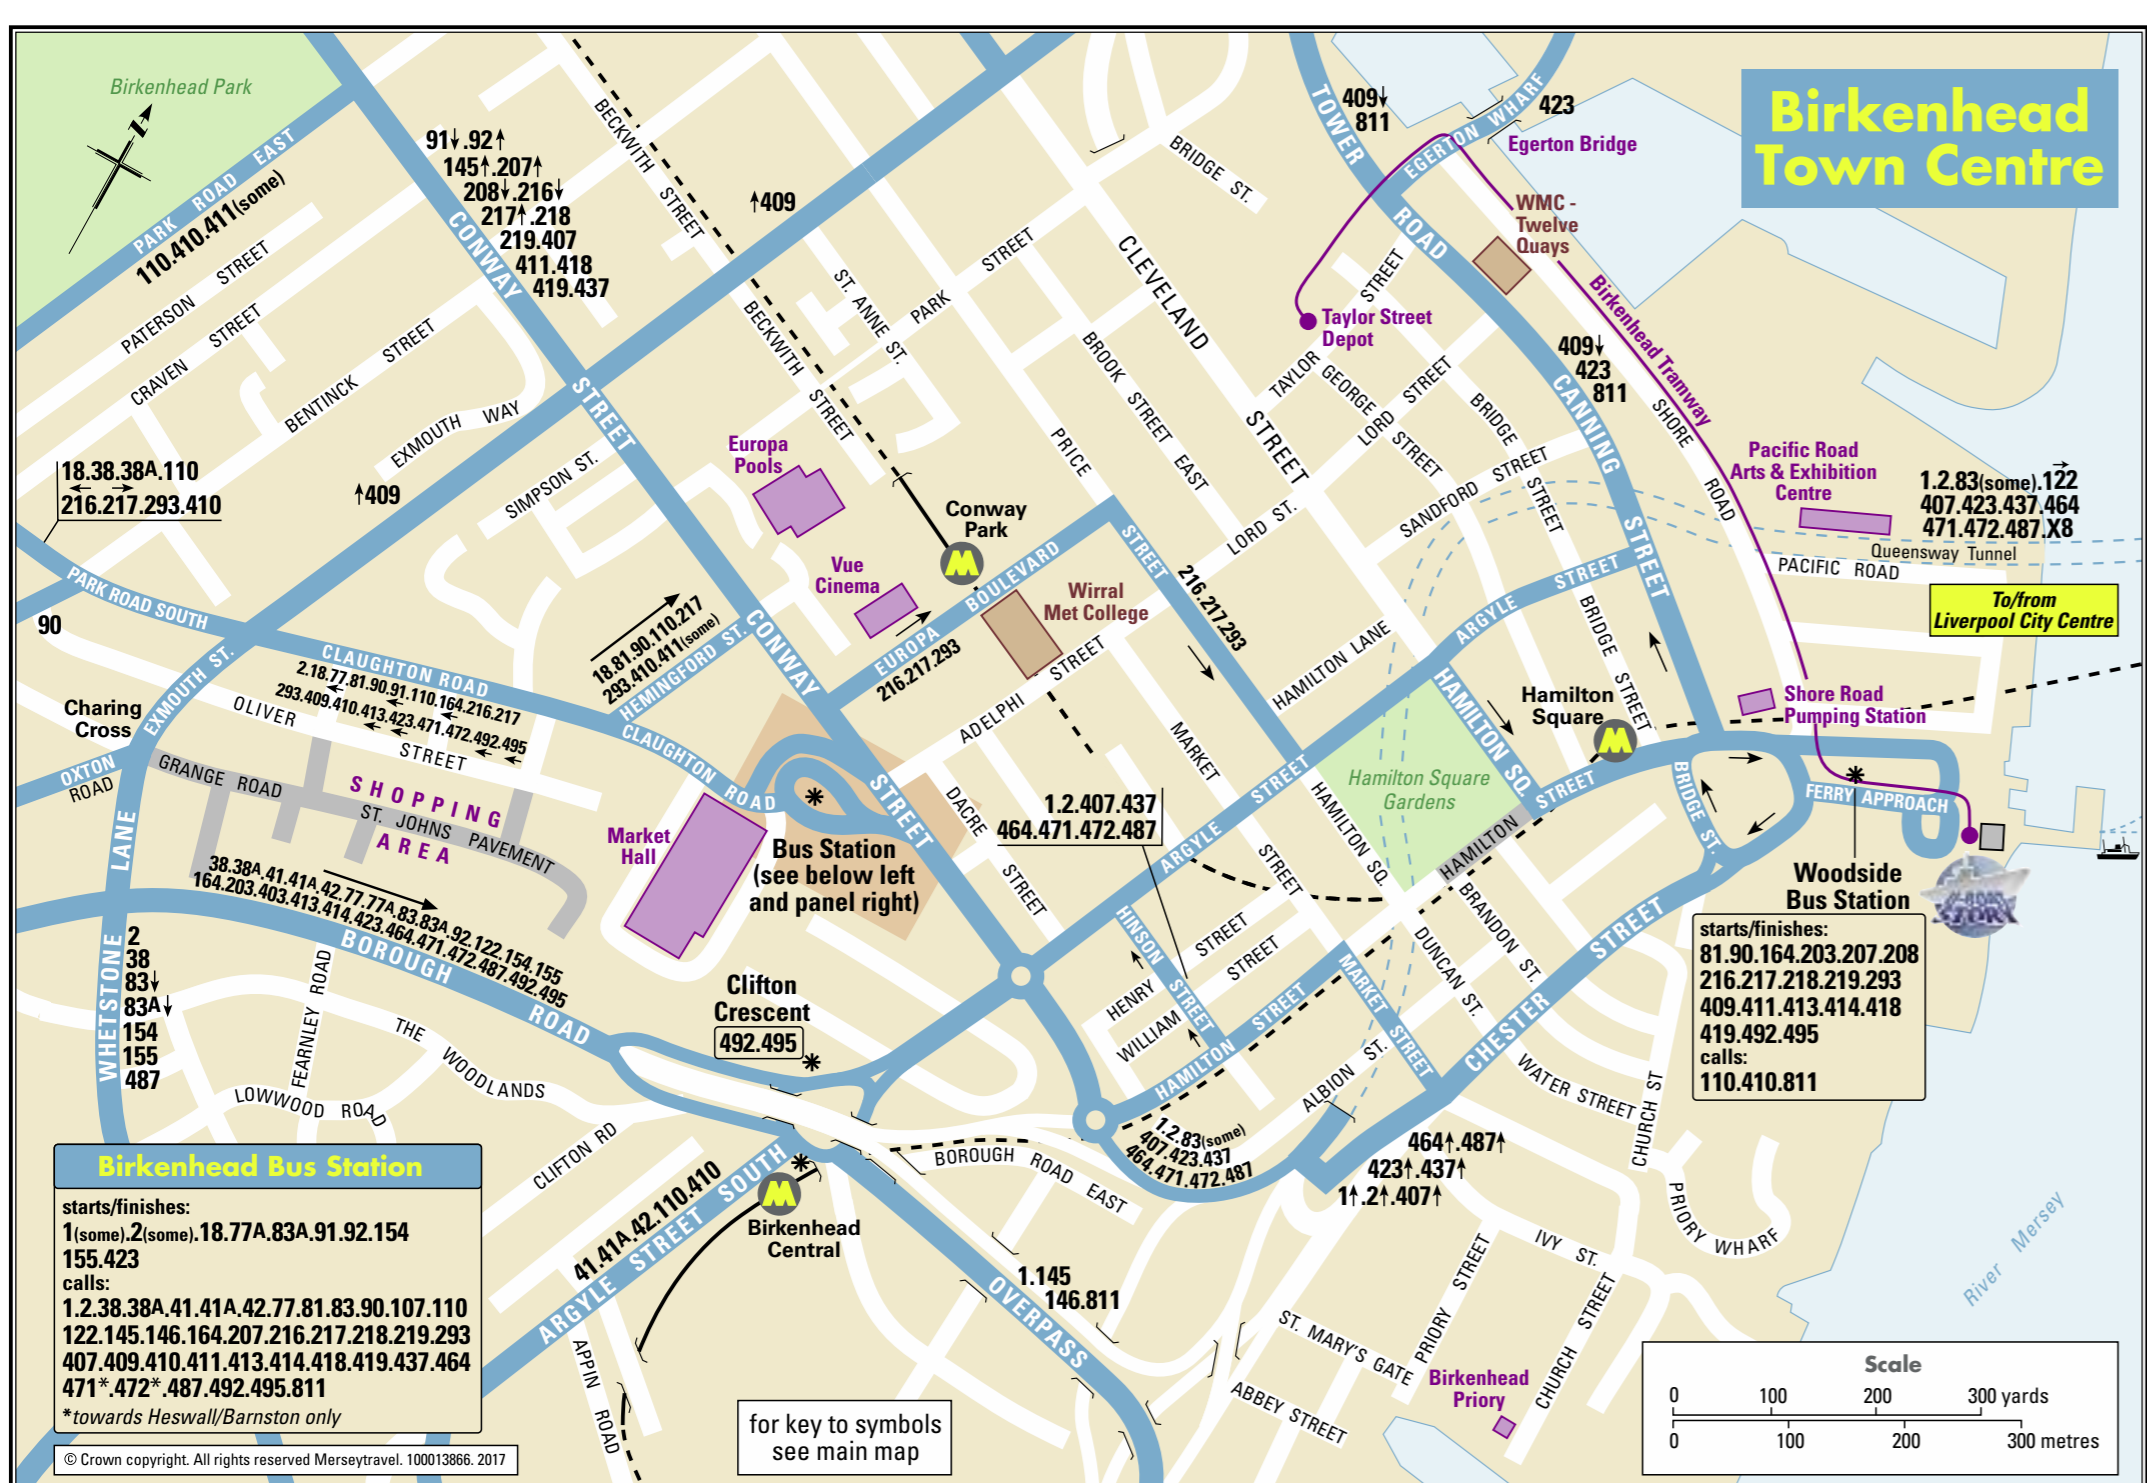

Evening Buses leaving Liverpool City Centre via Victoria Street

After 9pm (2100) each evening, bus services leaving Liverpool City Centre via Victoria Street will be re-routed. As a result of the route diversion, the following cross-river services will not pick up passengers at the usual bus stops on Cook Street but will start their journeys from Sir Thomas Street.

Operator Codes

- AB Avon Buses
- ACL Aintree Coachline
- ARR Arriva
- SC Stagecoach

Birkenhead and Wallasey

Liverpool Bay

Route	Going Towards	Stand
293	West Kirby (evenings & Sundays)	2
413.414	Seacombe	3
407	Liverpool City Centre	7
407	Town Meadow	1
409	Wallasey Village	10
410.110	New Brighton	10
410.110	Clatterbridge Hospital	6
411	New Brighton	10
418.419	Mill Park	2
218.219		
423.203	via Woodchurch Road, Arrowe Park, Moreton, Liscard to Birkenhead	3
423	via Seacombe, Liscard, Wallasey Village, Moreton to Liverpool City Centre	10
423	Liverpool City Centre	7
437	Liverpool City Centre	7
437	West Kirby	2
464.164	New Ferry	8
471.472	Haswell/Barnston	3
487	Neston/Parkgate/Ness Gardens	8
487	Liverpool City Centre	7
492	Beechwood/Nocturum Circular	2
495	Nocturum/Beechwood Circular	2
811	Broughton Retail Park	5
811	Moreton Cross/Leasowe	1
Services to	Woodside Bus Station	11 - Conway St