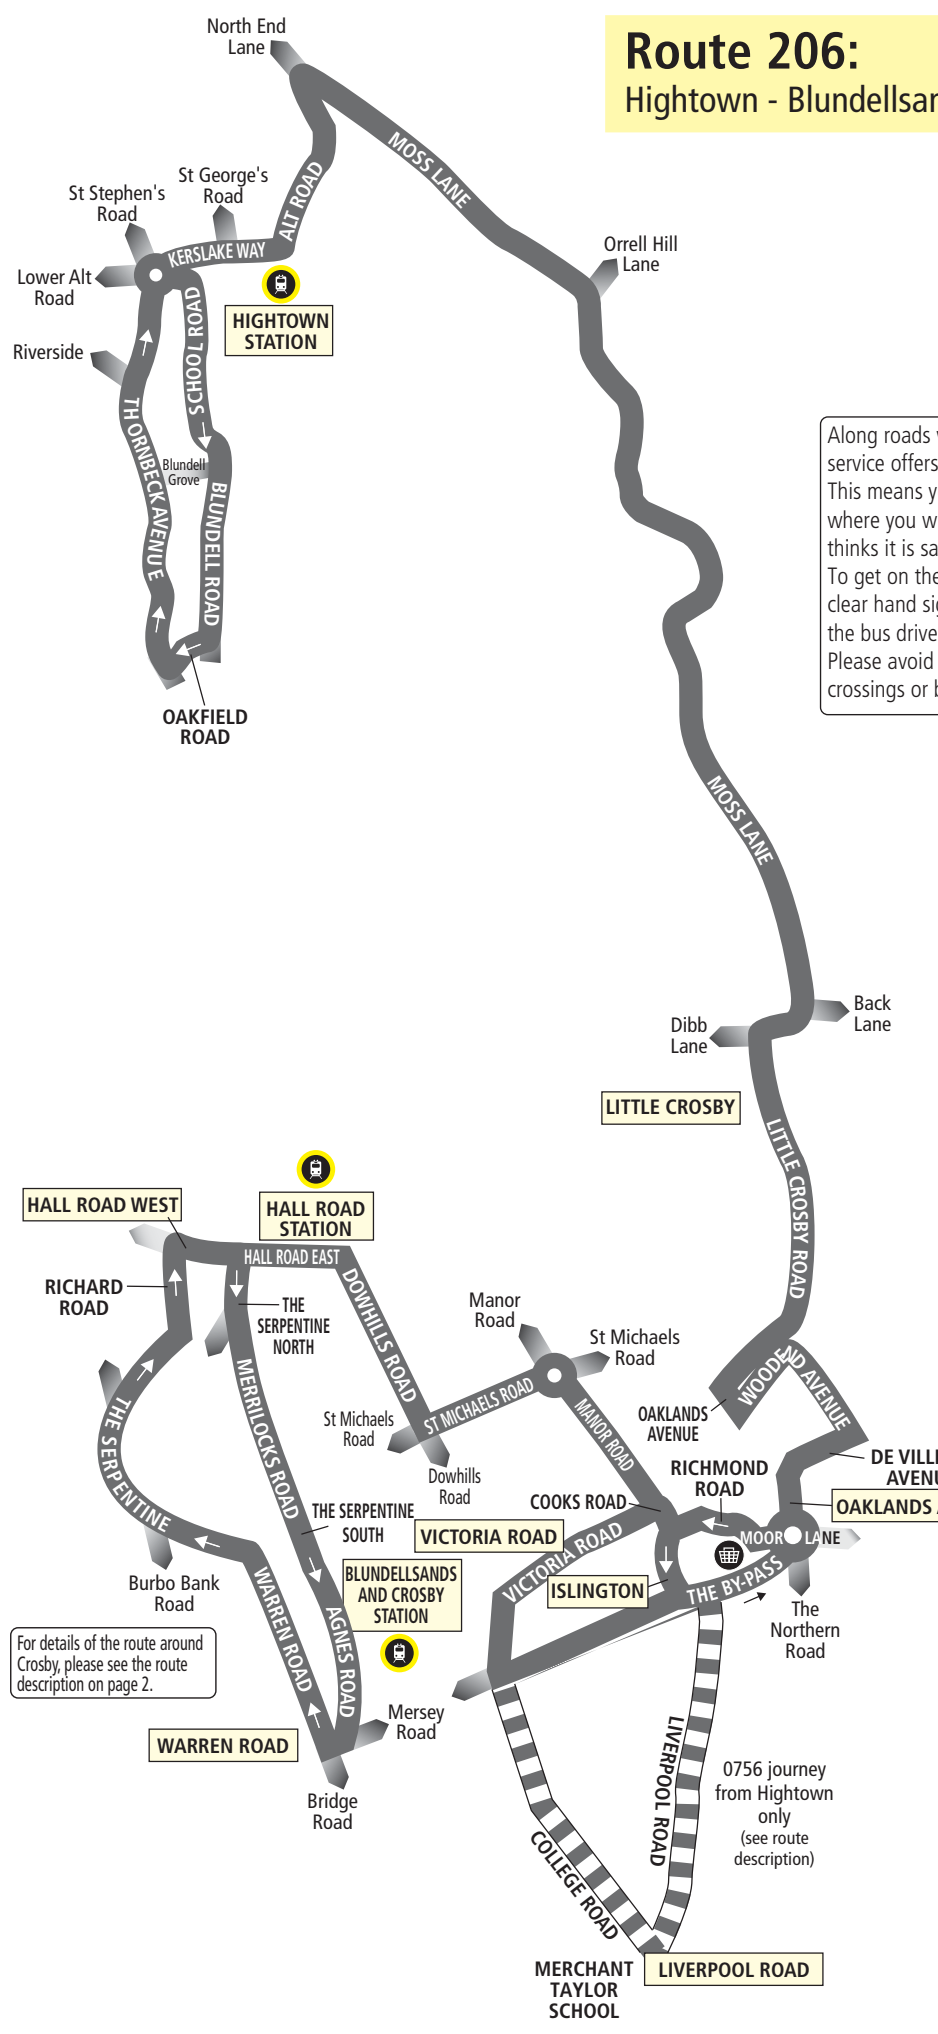

Route 206: Hightown - Blundellsands circular

Along roads where there are no bus stops, this service offers the 'Hail and Ride' service. This means you can get on or get off the bus where you wish - but only if the bus driver thinks it is safe to do so. To get on the bus, please give the bus driver a clear hand signal. To get off the bus, please tell the bus driver in good time. Please avoid standing at main road junctions, crossings or bends in the road.

For details of the route around Crosby, please see the route description on page 2.

KEY	
	Timetable Reference Point
	Shopping Centre
	Merseyrail Station
	Bus operates along this road in this direction only