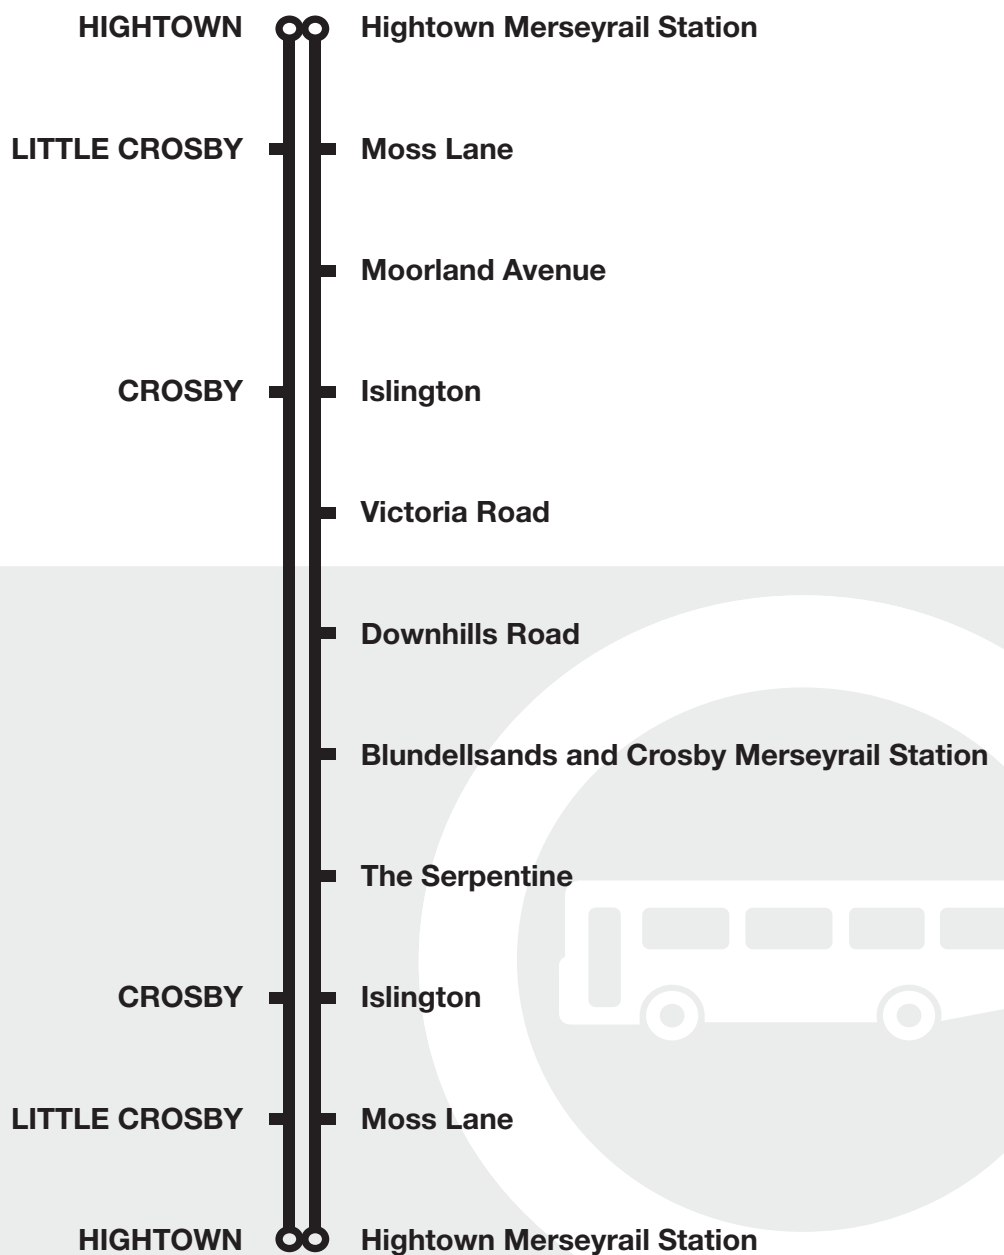

Hightown - Blundellsands circular

This service is provided by Merseytravel

www.merseytravel.gov.uk