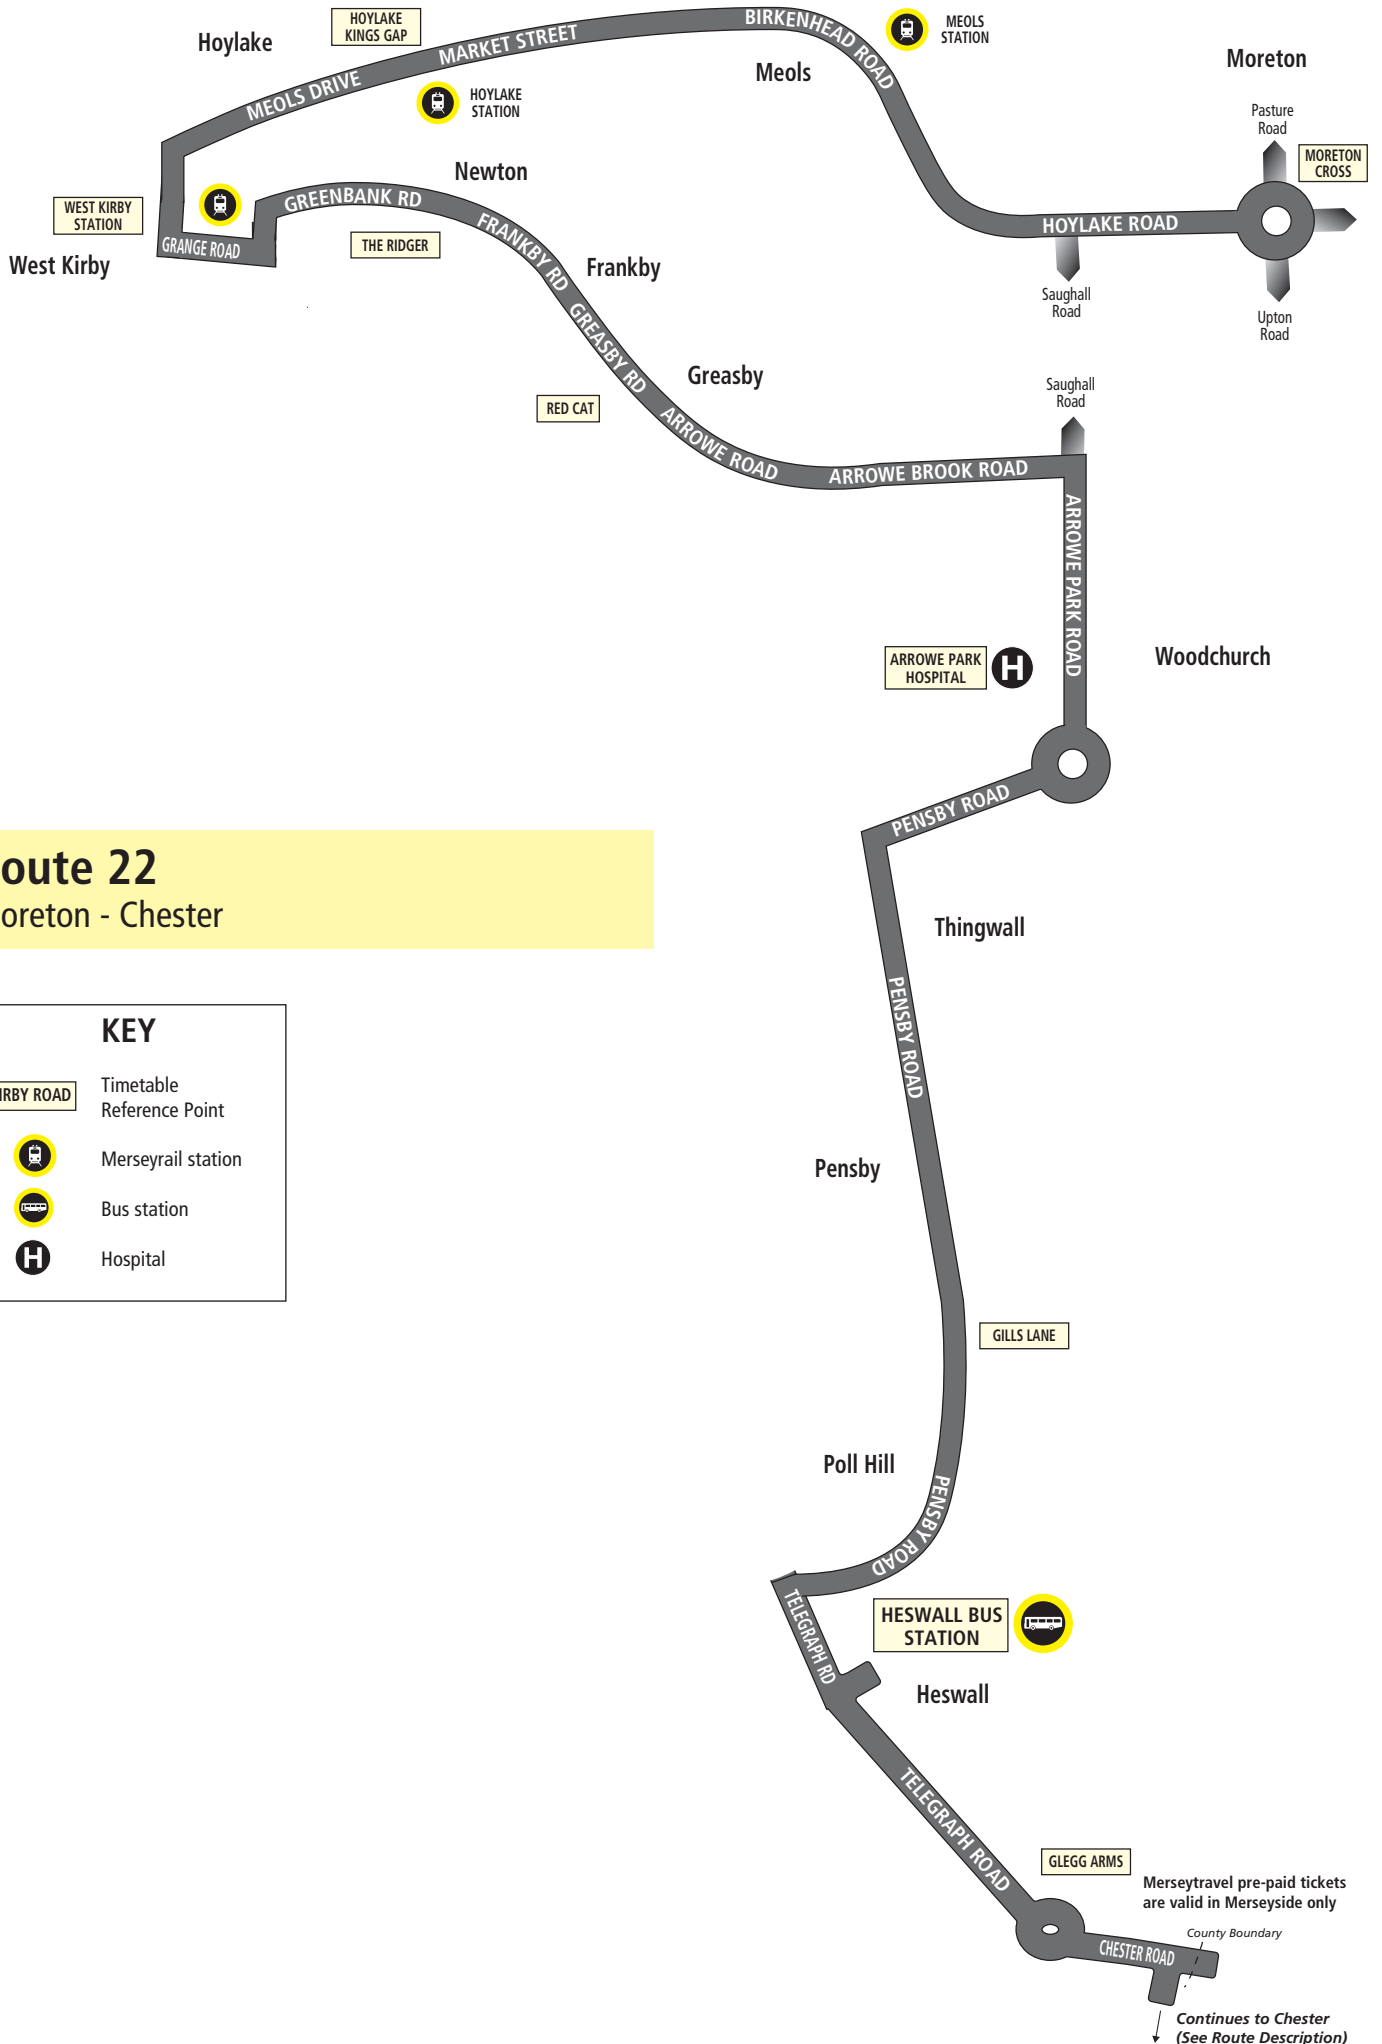

Avon Buses

Route descriptions

Route 22 between Moreton and Chester: from MORETON CROSS (HOYLAKE ROAD) via Hoylake Road, Birkenhead Road, Market Street, Meols Drive, Grange Road, Orrysdale Road, Anglesey Road, Greenbank Road, Frankby Road, Well Lane, Greasby Road, Arrowse Road, Arrowse Brooke Road, Arrowse Park Road, ARROWE PARK HOSPITAL, Arrowse Park Road, Pensby Road, Telegraph Road, HESWALL BUS STATION, Telegraph Road, Chester Road, Boathouse Lane, The Parade, Station Road, Parkgate Road, High Street, Liverpool Road, Ladies Walk, Raby Road, Tannery Lane, Brook Street, High Street, Bridge Street, Burton Road, West Vale, Holmcrofts, Marshlands Road, Colliery Green Drive, Greenfields Drive, Marshlands Road, Burton Road, Badger Bait, Mellock Lane, Hinderton Road, Chester High Road, Hanns Hall Road, Neston Road, Hadlow Road, Chester High Road, Parkgate Road, Liverpool Road, Upper Northgate Street, Northgate Street, Delamere Street, George Street to CHESTER BUS STATION.

then
at
these
mins
past

Sundays - No Service

Route 22

Moreton - Chester

KEY	
	Timetable Reference Point
	Merseyrail station
	Bus station
	Hospital

Merseytravel pre-paid tickets are valid in Merseyside only

County Boundary

Continues to Chester (See Route Description)