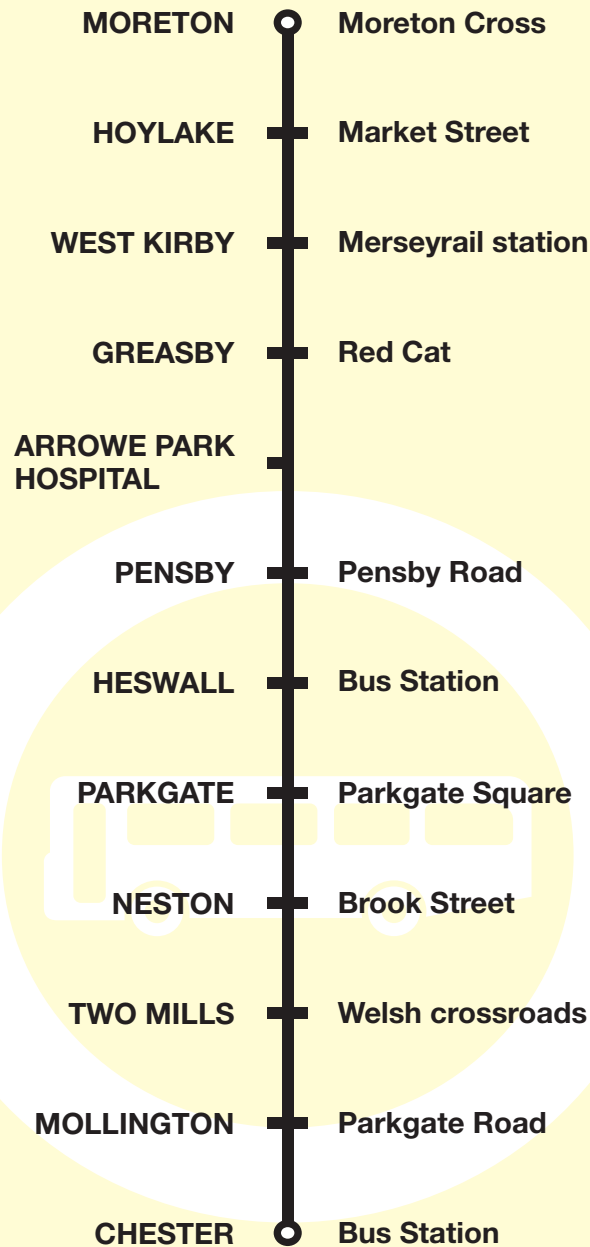

Bus timetable

22, X22

Moreton - Chester

These services are provided by Avon Buses