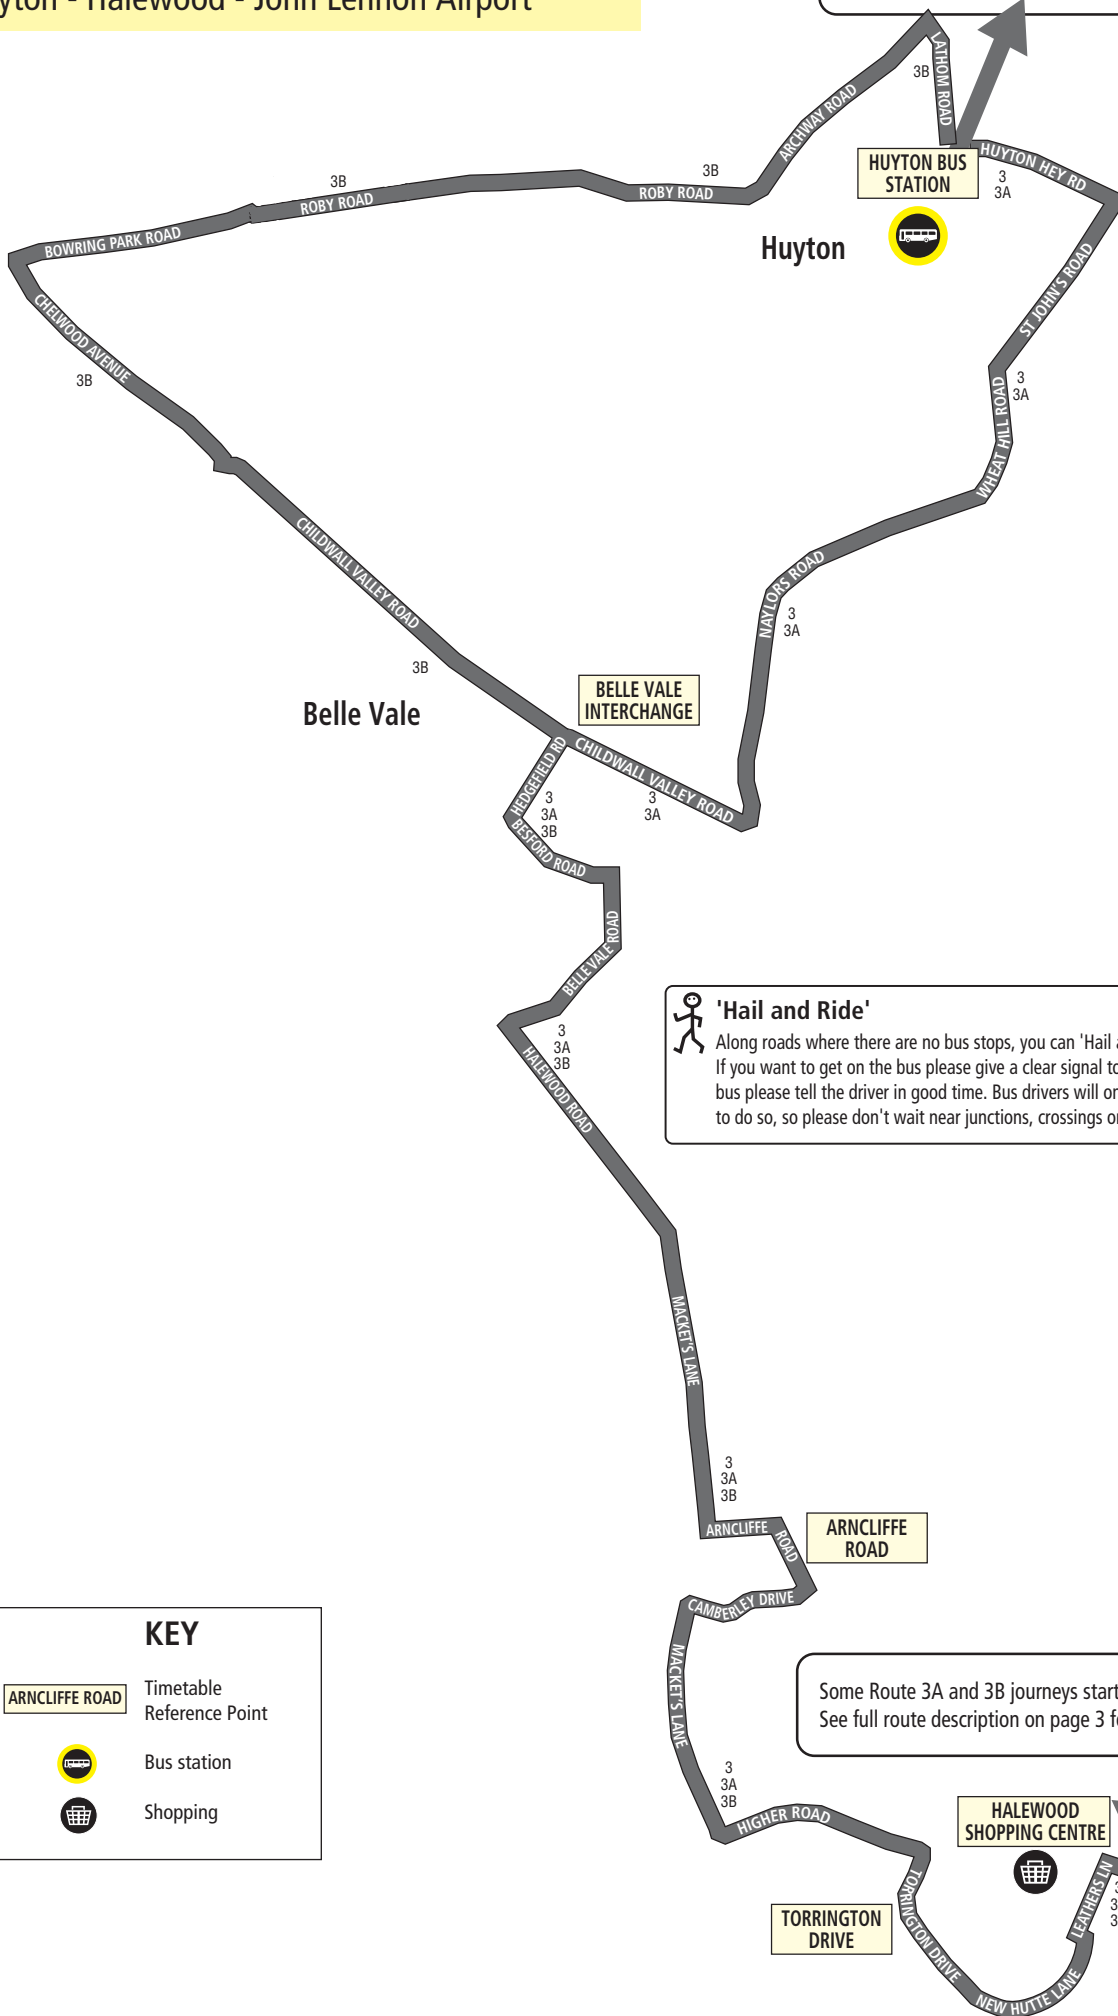

Routes 3, 3A, 3B

Huyton - Halewood - John Lennon Airport

Some Route 3 and 3B journeys start at Fazakerley (Elmham Crescent)
Some Route 3A and 3B journeys start/finish at Huyton Industrial Estate
See full route description on page 3 for details

'Hail and Ride'
Along roads where there are no bus stops, you can 'Hail and Ride' Routes 3, 3A or 3B. If you want to get on the bus please give a clear signal to the bus driver. If you want to get off the bus please tell the driver in good time. Bus drivers will only stop the bus where they think it is safe to do so, so please don't wait near junctions, crossings or bends in the road.

Some Route 3A and 3B journeys start/finish at Liverpool John Lennon Airport
See full route description on page 3 for details

KEY

- **ARNCLIFFE ROAD** Timetable Reference Point
- Bus station
- Shopping