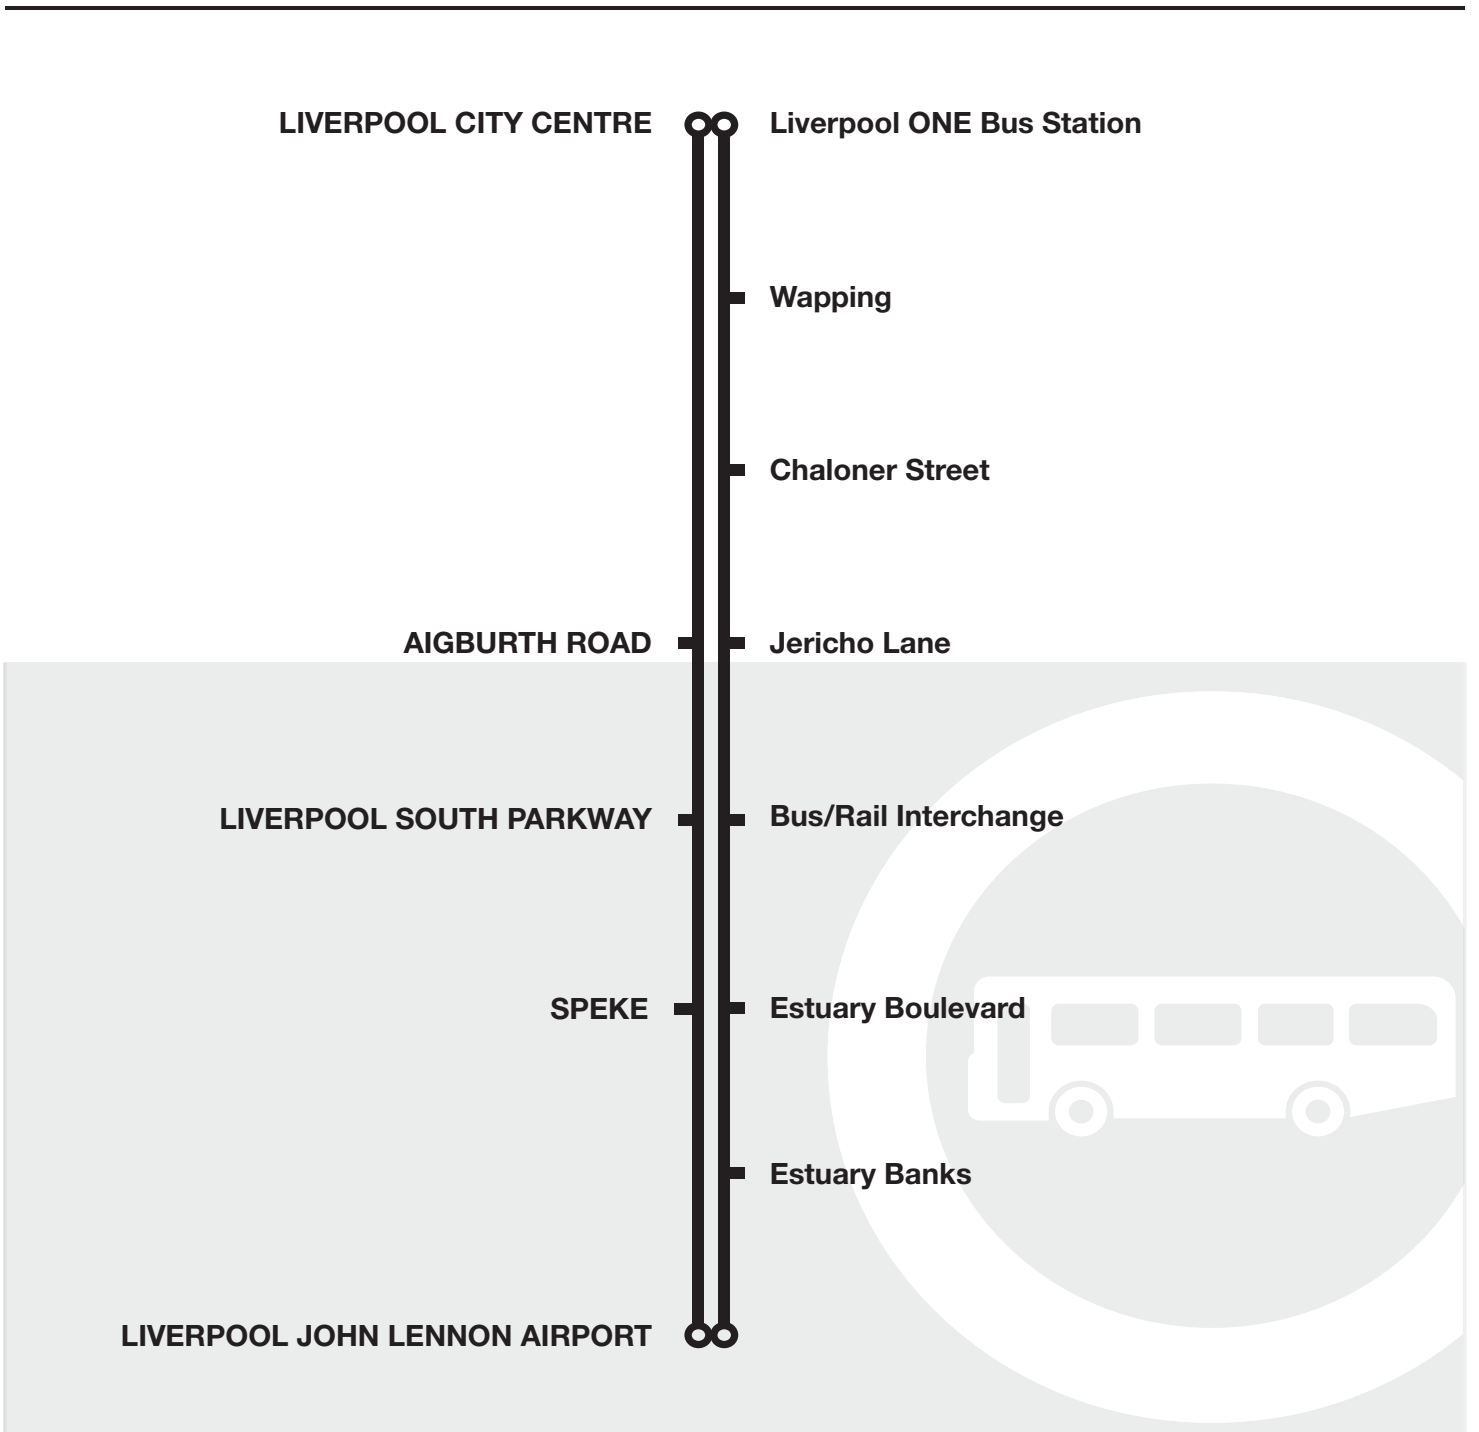

Bus times

500

Liverpool - Liverpool John Lennon Airport