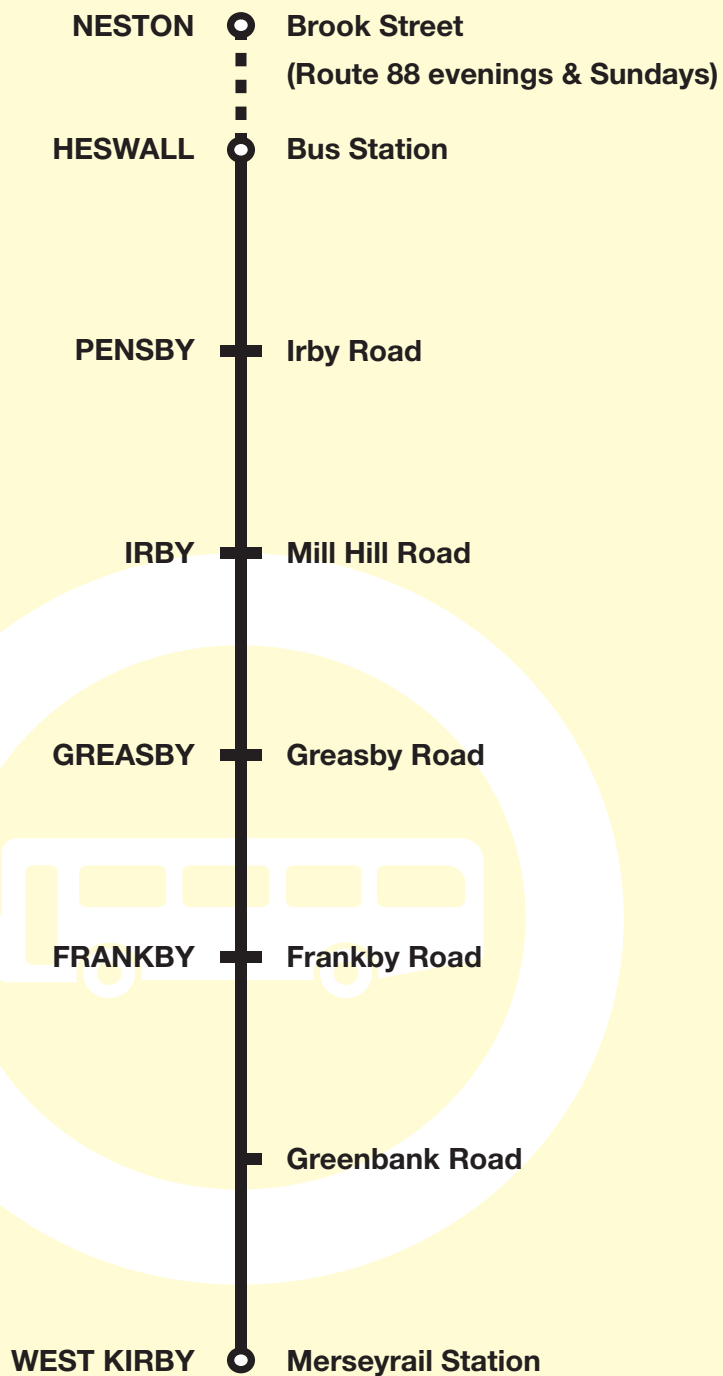

Valid from **23 April 2017**

Bus timetable

88, 88A Neston or Heswall - West Kirby

These services are provided by **Avon Buses**

What's changed?

Weekday evening and all Sunday journeys are extended from Heswall to Neston Cross via Parkgate Square.