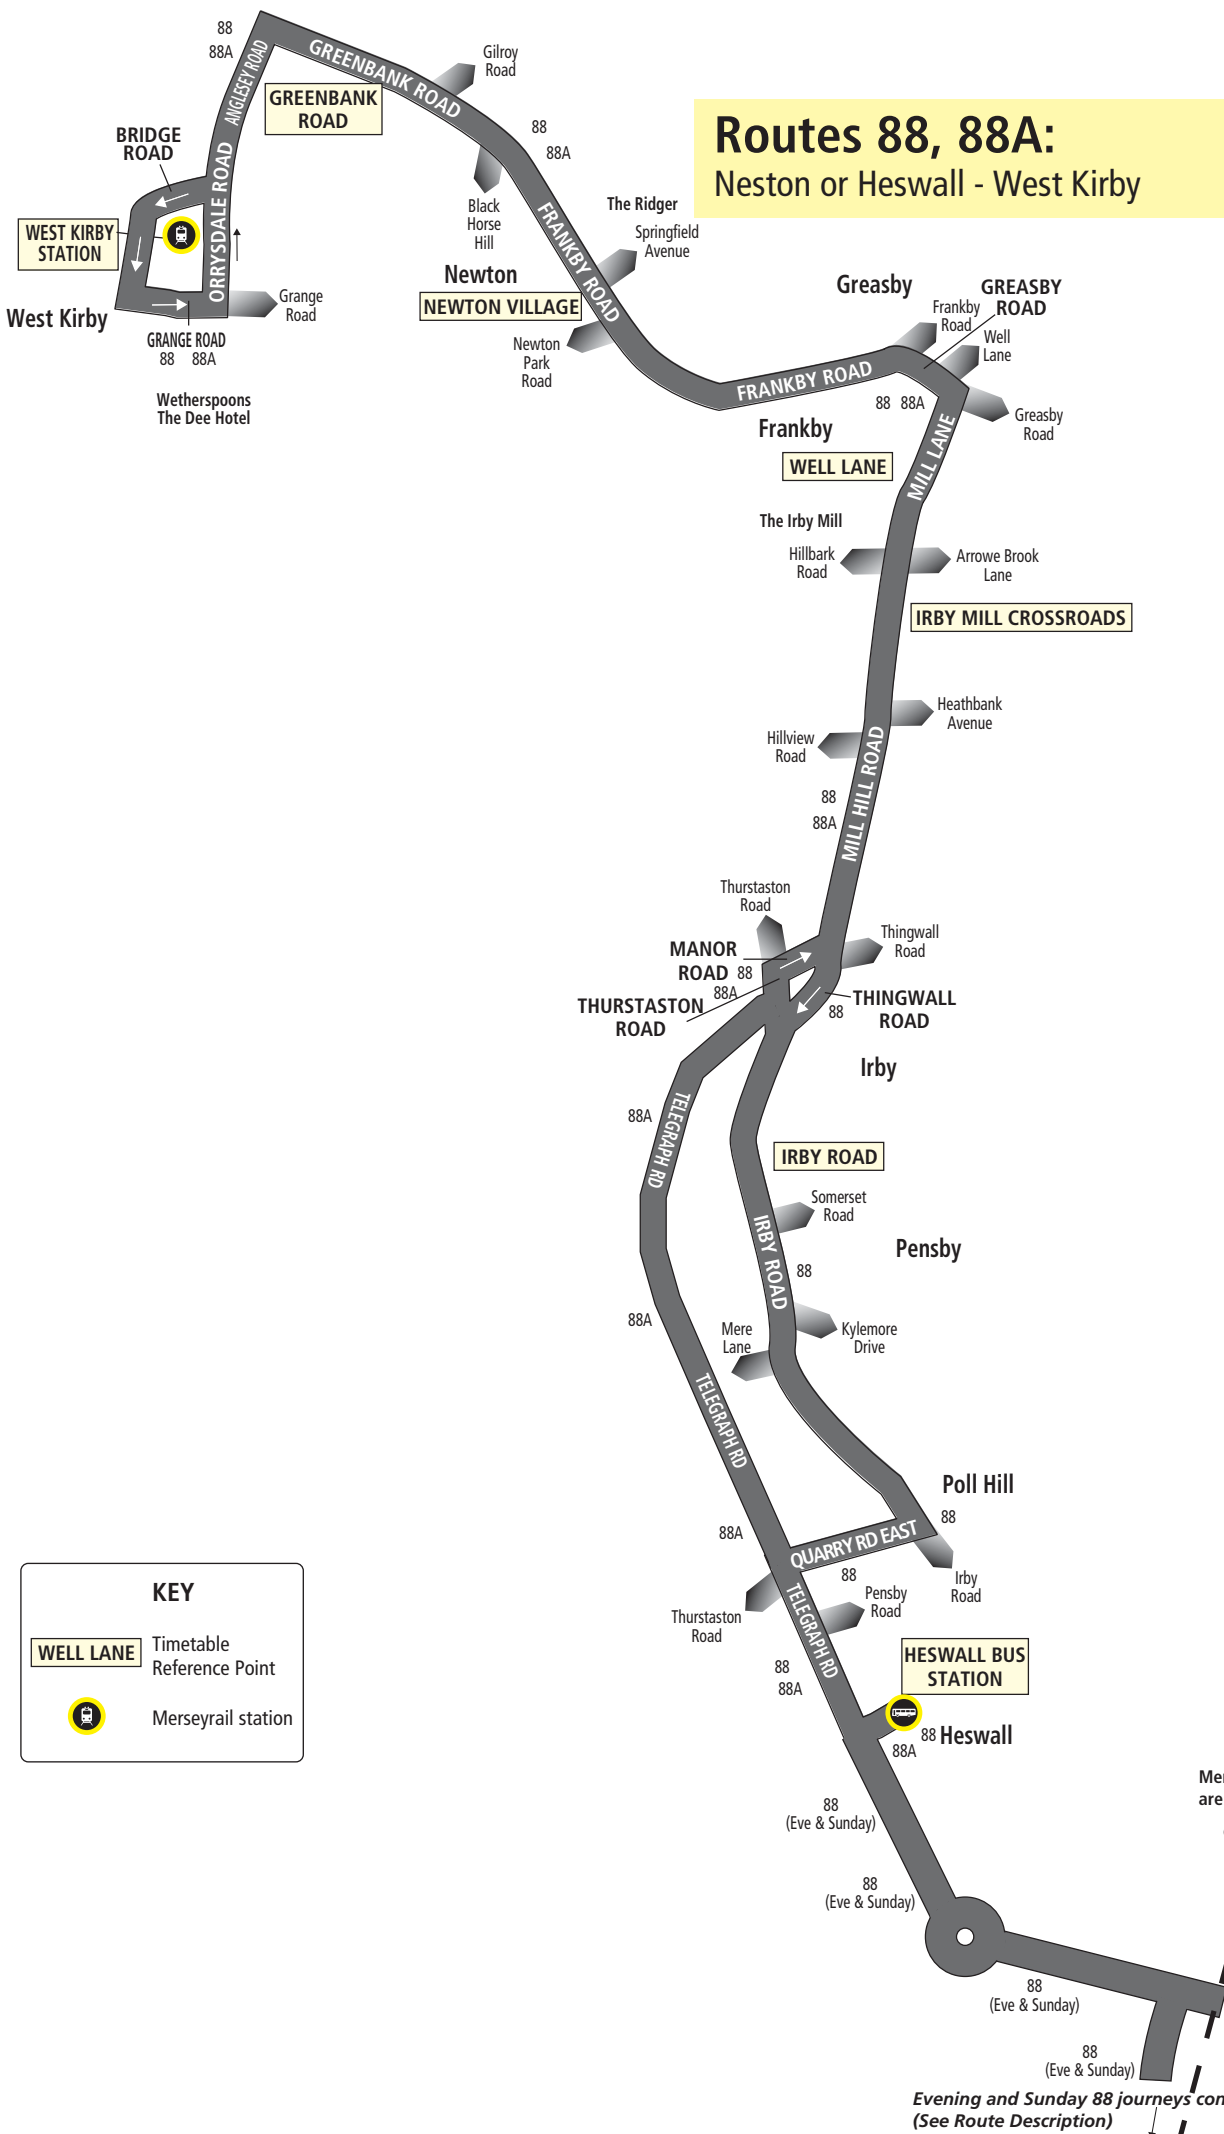

Routes 88, 88A: Neston or Heswall - West Kirby

KEY

WELL LANE Timetable Reference Point

Merseyrail station

Merseytravel pre-paid tickets are valid in Merseyside only

County Boundary

Evening and Sunday 88 journeys continue to Neston (See Route Description)