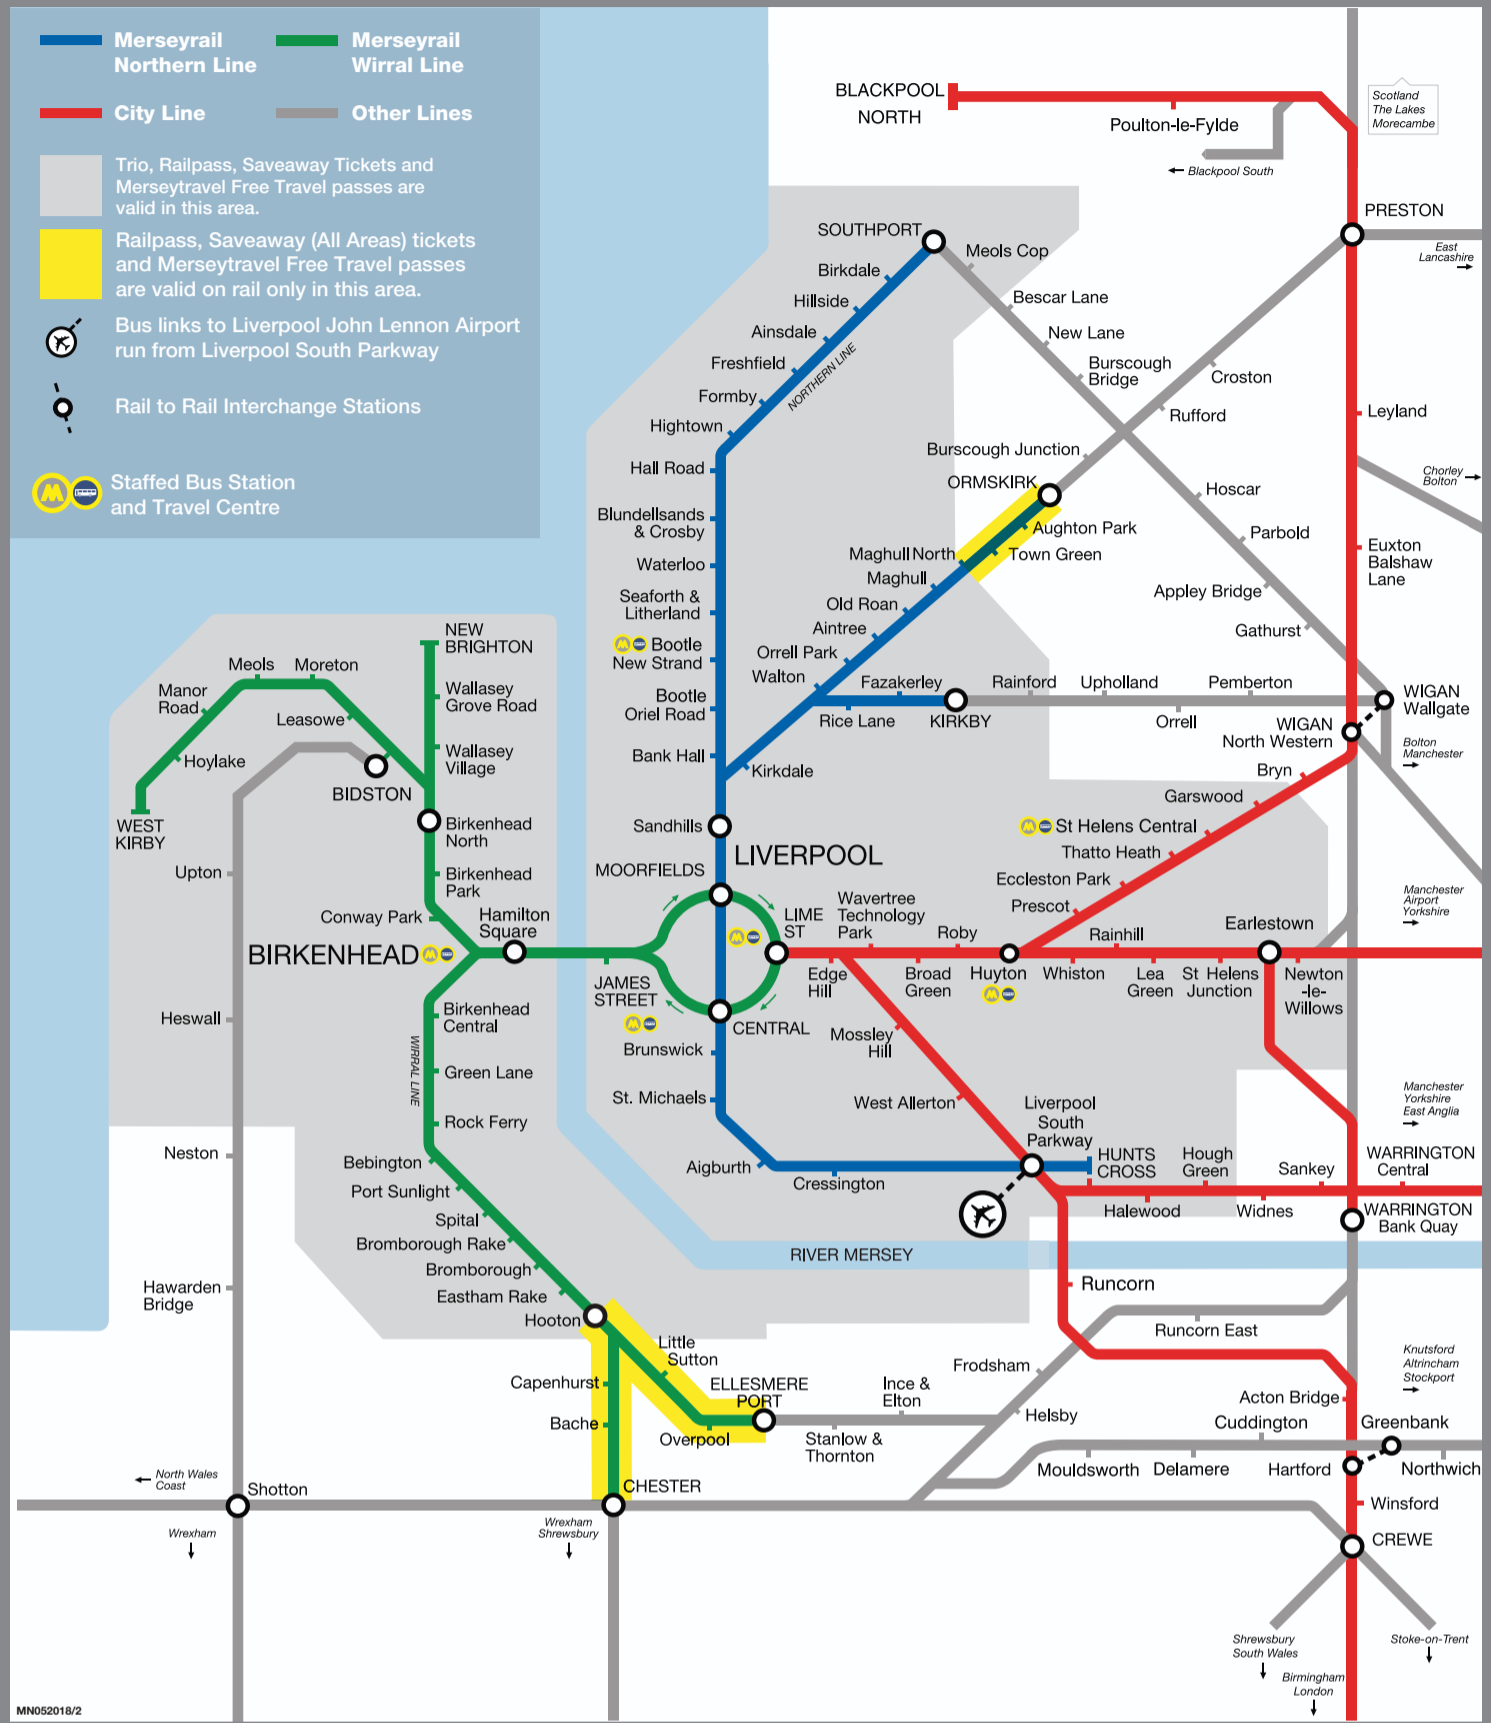

Local Rail Network Map

| | | | | | | | | |
|------------------------|---|---|-----------------|---|---|---------------------------|---|---|
| Aigburth | P | C | Earlestown | P | C | Rainford | P | B |
| Ainsdale | P | A | Eastham Rake | P | A | Rainhill | P | A |
| Aintree | P | A | Eccleston Park | P | A | Rice Lane | P | A |
| Aughton Park | | C | Edge Hill | | C | Roby | | B |
| Bache | P | B | Ellesmere Port | P | B | Rock Ferry | | C |
| Bank Hall | | C | Fazakerley | | C | St Helens Central | P | A |
| Bebington | P | A | Formby | P | A | St Helens Junction | P | B |
| Bidston | P | A | Freshfield | P | A | St Michaels | P | C |
| Birkdale | P | A | Garswood | P | C | Sandhills | P | A |
| Birkenhead Central | | A | Green Lane | | C | Seaforth & Litherland | P | A |
| Birkenhead North | P | A | Halewood | P | B | Southport | P | A |
| Birkenhead Park | | C | Hall Road | | C | Spital | P | C |
| Blundellsands & Crosby | P | A | Hamilton Square | P | A | Thatto Heath | P | A |
| Bootle New Strand | P | A | Heswall | P | A | Town Green | P | B |
| Bootle Oriol Road | P | A | Hightown | P | A | Upton | P | C |
| Broad Green | P | B | Hillside | | C | Wallasey Grove Road | P | B |
| Bromborough | P | C | Hooton | | C | Wallasey Village | | C |
| Bromborough Rake | | A | Hough Green | | A | Walton | P | C |
| Brunswick | P | A | Hoylake | P | A | Waterloo | P | A |
| Capenhurst | P | B | Hunts Cross | P | C | Wavertree Technology Park | P | A |
| Chester | P | A | Huyton | P | A | West Allerton | | C |
| Conway Park | | A | James Street | | A | West Kirby | | A |
| Cressington | P | C | Kirkby | P | A | Whiston | P | B |

P Car Parking Spaces (some stations only have limited blue badge spaces. Parking charges may apply at some stations) **C** Cycle Parking Available
A Station is step free, fully accessible **B** Station is step free and accessible but has lengthy or no step free access between platforms **C** Station has limited or no step free access