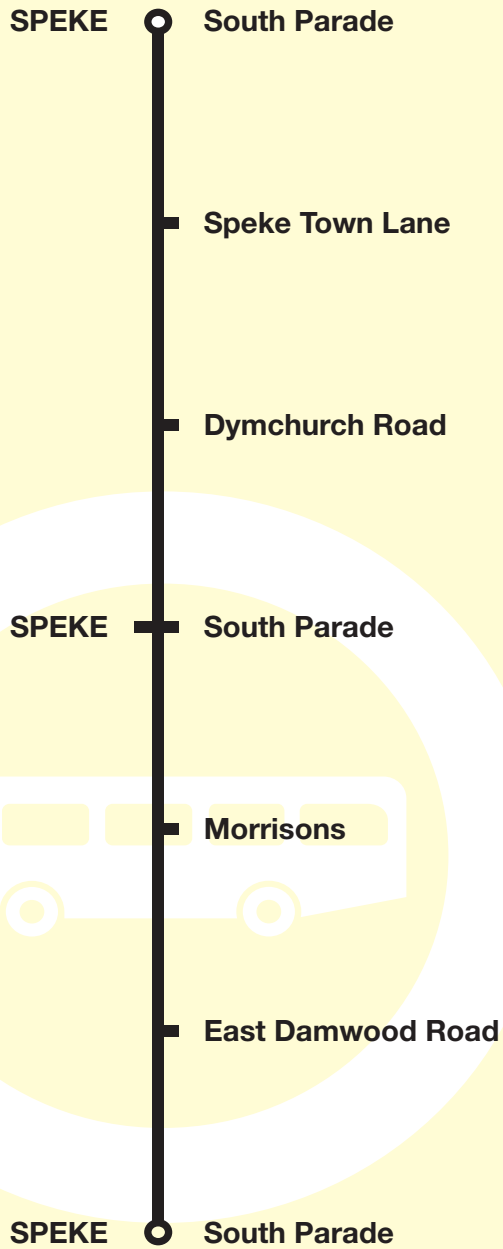

Valid from **29 April 2019**

Bus timetable

211 Speke circular

This service is provided by Merseytravel

**211**

Speke circular

**Merseytravel
bus service**

Route Description

Route 211: from SPEKE (SOUTH PARADE) via South Parade, Conleach Road, Dam Wood Road, All Saints Road, Gerneth Road, Speke Town Lane, Belsford Way, Colworth Road, Lenham Way, Dymchurch Road, Rycot Road, Woodend Lane, Bray Road, Tarbock Road, Conleach Road, South Parade, Ganworth Road, Morrisons Bus Facility, Millwood Road, East Millwood Road, Ramsfield Road, Maintree Crescent, East Mains, Elloway Road, West Mains, Maintree Crescent, Ramsfield Road, East Millwood Road, East Dam Wood Road, Dam Wood Road, Ganworth Road, South Parade to SPEKE (SOUTH PARADE).