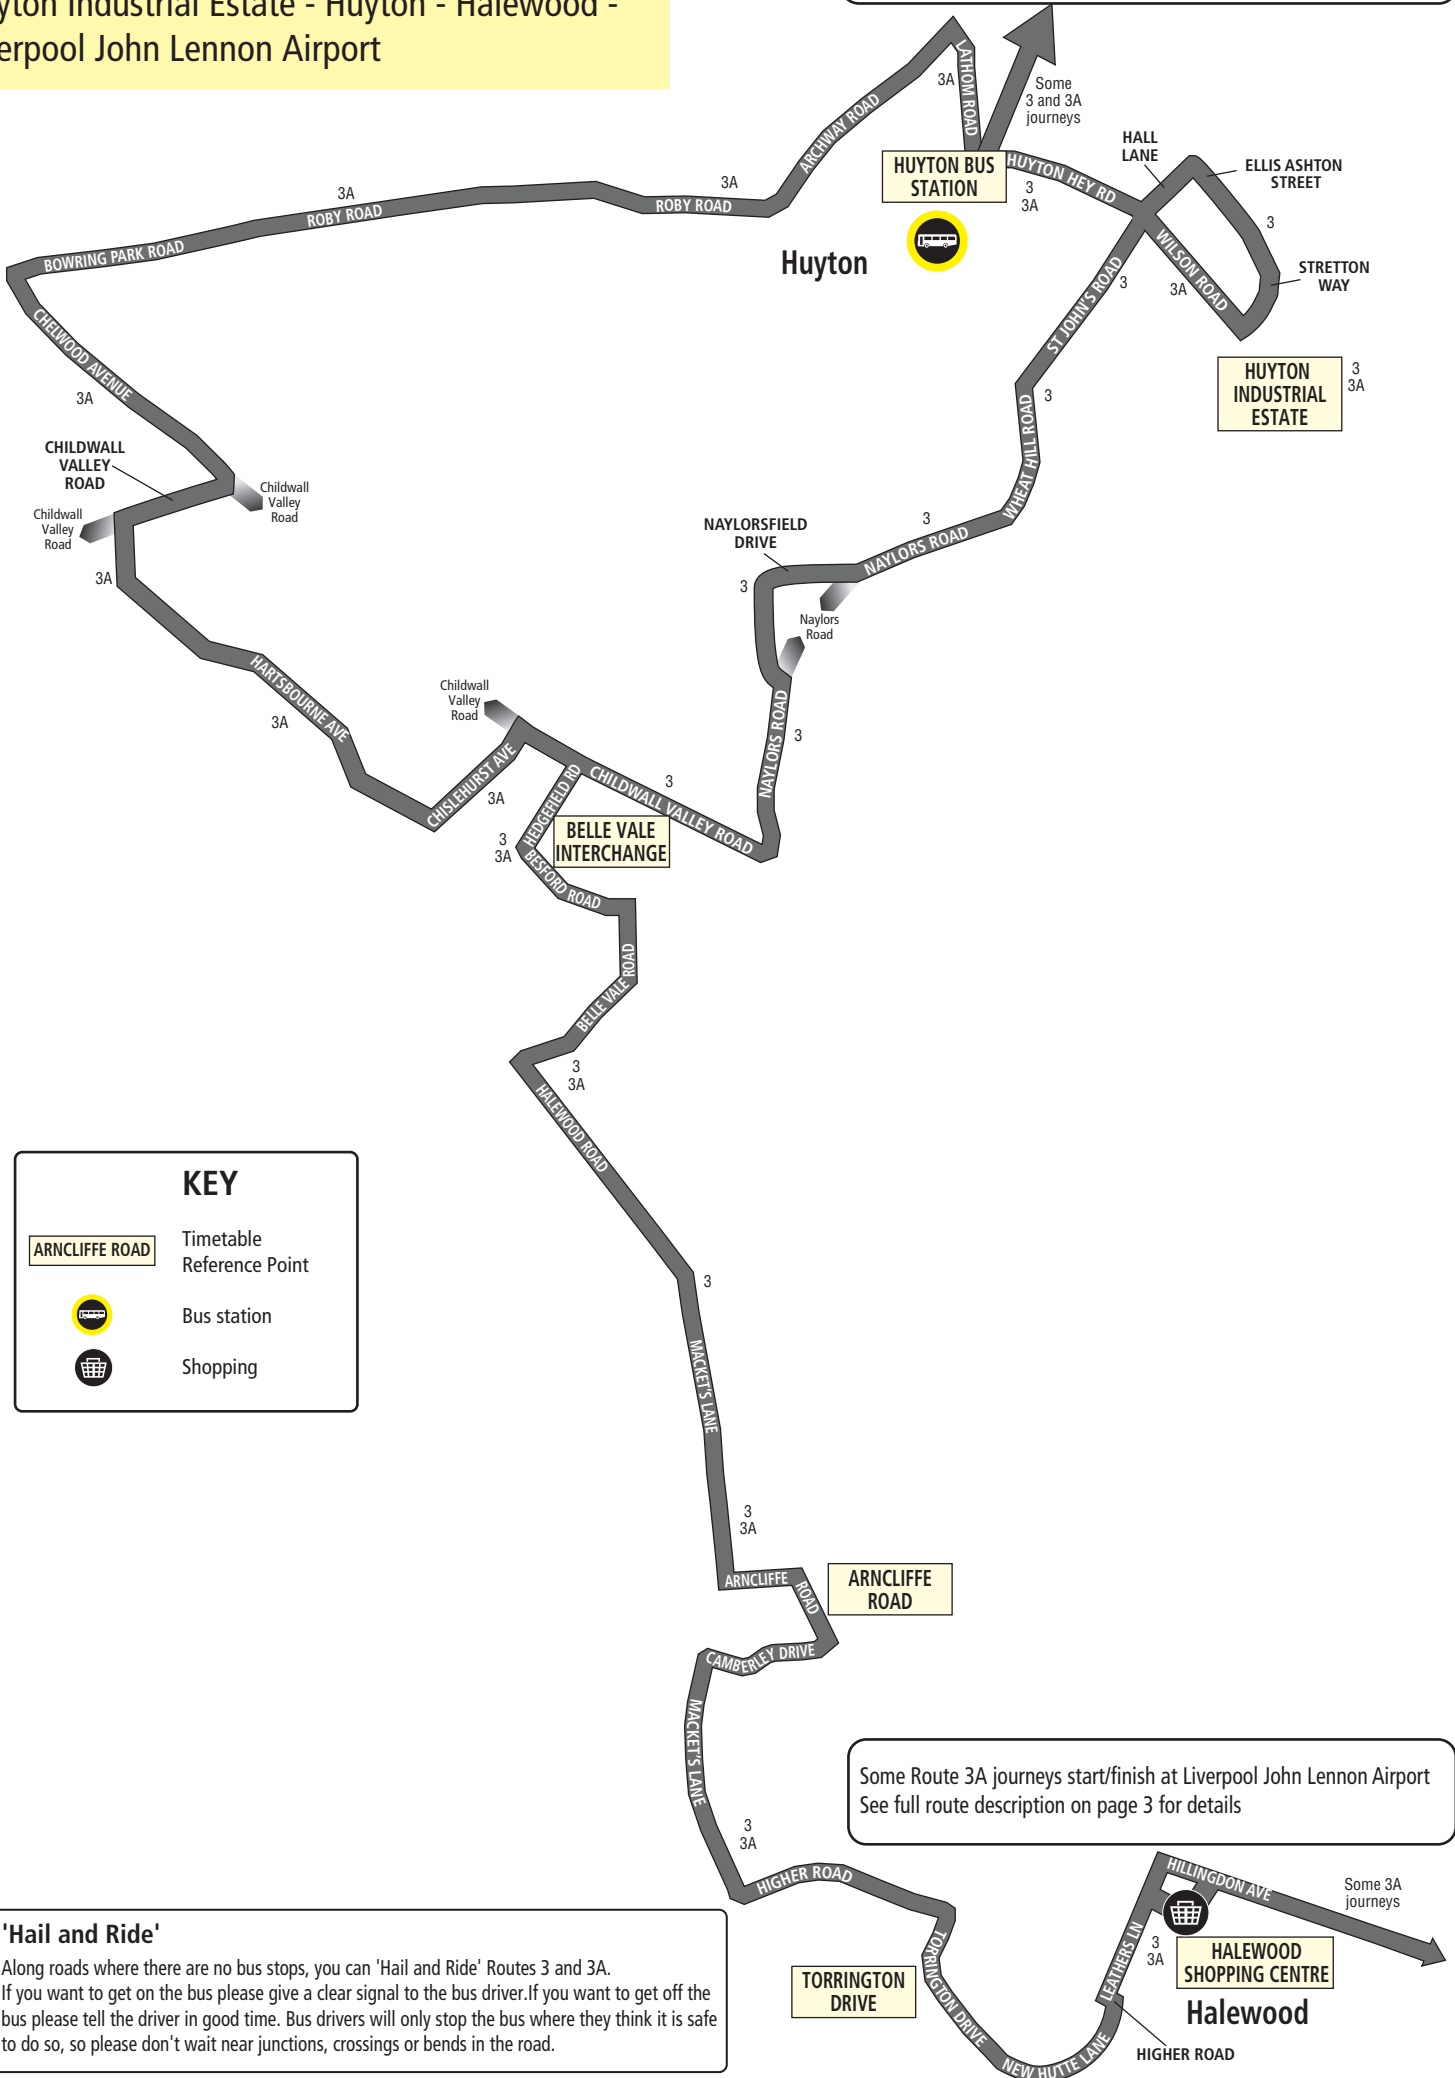

Routes 3, 3A

Huyton Industrial Estate - Huyton - Halewood -
Liverpool John Lennon Airport

Some Route 3 and 3A journeys start at Fazakerley (Elmham Crescent)
See full route description on page 3 for details

KEY

- ARNCLIFFE ROAD Timetable Reference Point
- Bus station
- Shopping

'Hail and Ride'
Along roads where there are no bus stops, you can 'Hail and Ride' Routes 3 and 3A. If you want to get on the bus please give a clear signal to the bus driver. If you want to get off the bus please tell the driver in good time. Bus drivers will only stop the bus where they think it is safe to do so, so please don't wait near junctions, crossings or bends in the road.

Some Route 3A journeys start/finish at Liverpool John Lennon Airport
See full route description on page 3 for details

Some 3A journeys