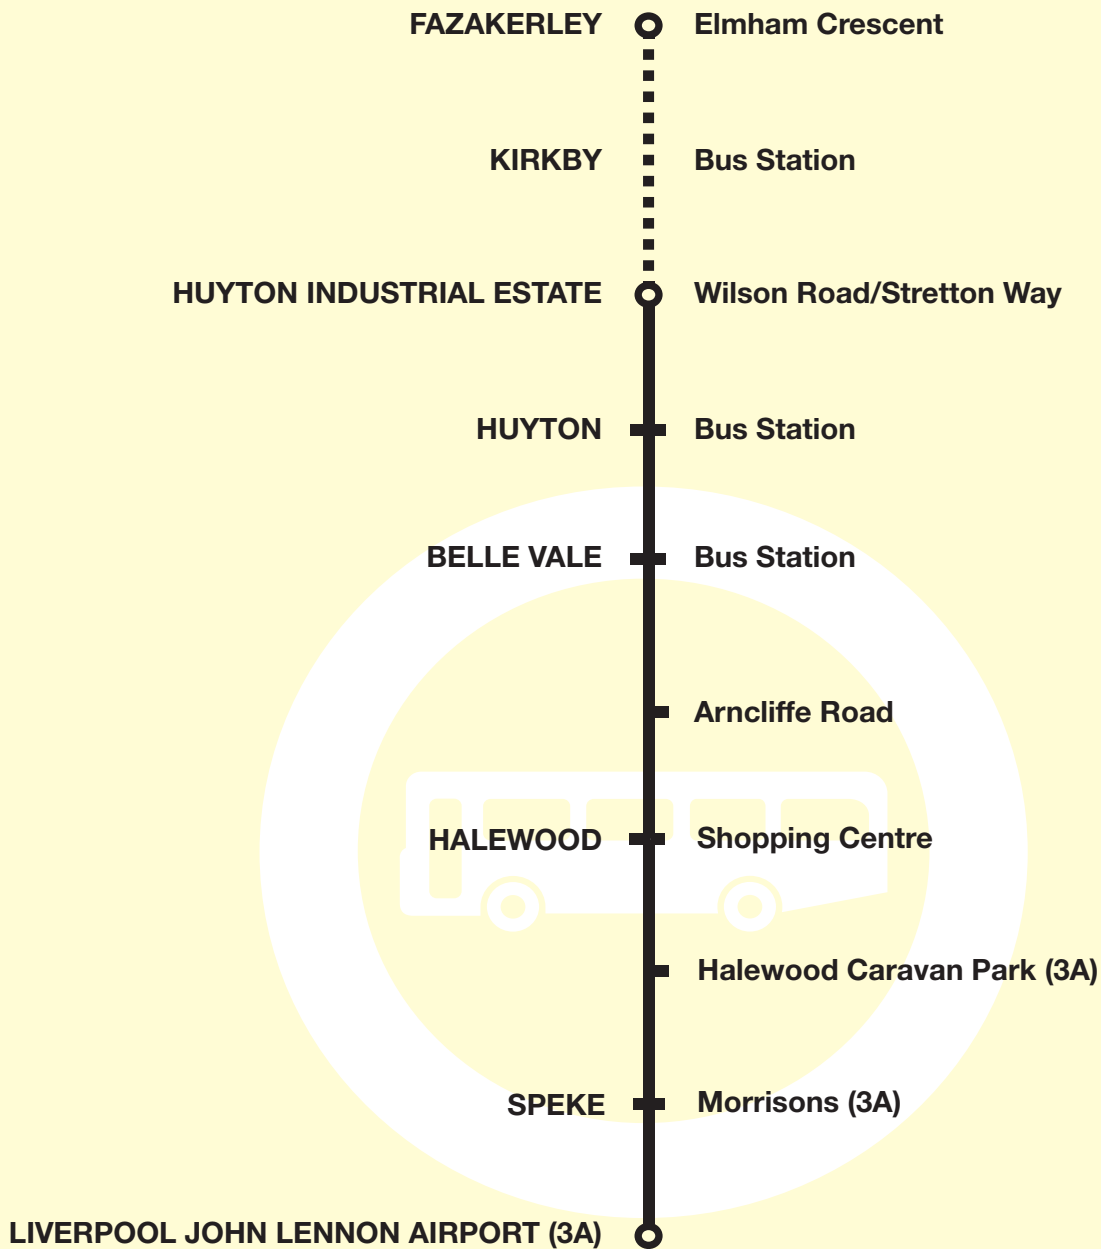

## What's changed?

Route 3: Service no longer operates along Roseheath Drive, Barncroft Road or a section of Hillingden Avenue in Halewood.

Route 3A: Service now serves Hartsbourne Avenue.

Times are unchanged.