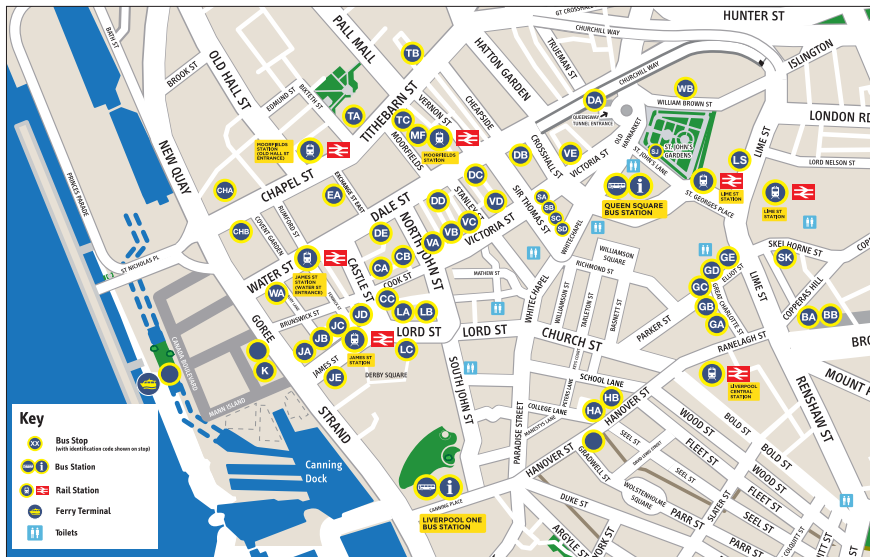

Liverpool City Centre Where to board your bus

If you know your bus number look here

Location of bus stops in the city centre

ROUTE NO	GOING TOWARDS	BUS STOPS
1	Chester	SD, VE
2	Chester	SD, VE
4	Mossley Hill Hospital	LO8
4A	Mossley Hill Hospital	LO8
6	Huyton	QS3, BA
7	Warrington	QS3, BA
8	Huyton	QS3
9	Huyton	QS3
10	St Helens	VE, QS4
10A	St Helens	LO4, JD, VA, QS4
10B	Huyton	(LO4, JD, Mon-Sat eve & Sun), VA, QS3
12	Stockbridge Village	(LO4, Mon-Sat eve & Sun), JB, VB, QS6
13	Stockbridge Village	(LO4, Mon-Sat eve & Sun), JB, VB, QS6
14	Croxtheth or Kirkby	Mann Island K, JA, VC, QS7
14	Widnes	(LB, VD, Mon-Sat peak), QS2, BB
14A	Windmill Hill	(LB, VD, Mon-Sat peak), QS2, BB
14A	Tower Hill	Mann Island K, JA, VC, QS7
14B	Knowsley Village	Mann Island K, JA, VC, QS7
14X	Kirkby Industrial Estate	Mann Island K, JA, VC, QS7
15	Huyton	(LO4, JB, VB Sun), SA, QS5
17	Aintree University Hospital, Gillmoss or Kirkby	LA, VC, QS6
18	Croxtheth Park	(LO4, Mon-Sat eve & Sun), Mann Island K, JB, VB, QS5
19	Gillmoss, Kirkby or Tower Hill	LA, VC, QS8
20	Tower Hill	(JC, LA, VC limited service see timetable information), QS8
20X	Kirkby Admin	JC, LA, QS8
21	Northwood	JC, LA, VC, QS8
26	Sheil Road Circular	LO4, LA, VC, VE
27	Sheil Road Circular	LO4, LA, VC, VE
47	Crossens	QS10
52	Netherton or Old Roan Interchange	SB
52A	Netherton or Old Roan Interchange	SB
53	Crosby	QS11
54	Thornton	VC, SB, DA
54A	Thornton	VC, SB, DA
55	Old Roan	SB
56	Netherton	VC, SA
58	Netherton	SA
58A	Netherton	VC, SA
61	Halton Hospital	(LB, VD, Mon-Sat), QS1, BB
75	Halewood Shopping Centre	LO7, HB, GB
76	Halewood Shopping Centre	LO7, HB, GB
78	Halewood Shopping Centre	LB, VD, QS1
79	Halewood Shopping Centre	LO5, LB, VD, QS2, BB
79C	Widnes	LO5, LB, VD, QS2, BB
79D	Netherley	LO5, LB, VD, QS2, BB
80	Speke	LO7, HB, GB
80A	Liverpool John Lennon Airport	LO7, HB, GB
80E	Speke Boulevard	LO7, HB, GB
82	Liverpool South Parkway	LO10, HA, GC
82	Speke	LO10, HA, GC
86	Garston	LO9, HB, GD
86	Liverpool South Parkway	LO9, HB, GD
86A	Liverpool John Lennon Airport	LO9, HB, GD
86C	Childwall (Hope University)	LO9, HB, GD
136	Bootle Bus Station	LO5, Goree
204	Belle Vale Shopping Centre	LO8
300	Southport	QS10
310	Skelmersdale	QS10
345	Waddicar	QS10
407	Town Meadow or West Kirby	CA, SC, VE

ROUTE NO	GOING TOWARDS	BUS STOPS
423	Seacombe	SD, VE
432	New Brighton	CB, SC
433	New Brighton	CB, SC
437	West Kirby	CA, SC, VE
464	New Ferry	CA, SD, VE
471	Heswall	CA, SD, VE
472	Heswall or Barnston	CA, SD, VE
487	Parkgate or Ness Gardens	SD, VE
500	Murdishaw via Liverpool John Lennon Airport	LO8
520	Haydock Racecourse (Saturday racedays only)	St Johns Lane
530	Knowsley Safari Park (seasonal service)	St Johns Lane
699	Carnatic Halls	GD, BA
838	Seaforth	QS12, DC, EA, CHB
917	Liverpool Football Club (matchdays only)	St Johns Lane
919	Everton Football Club (matchdays only)	St Johns Lane
Taxi One	Liverpool Football Club (matchdays only)	St Johns Lane
X1	Windmill Hill	LO8
X2	Preston	QS11
X3	Kirkby Admin	QS8
X5	Widnes	LO8
X8	Chester	SD

Open-top and Tour Buses