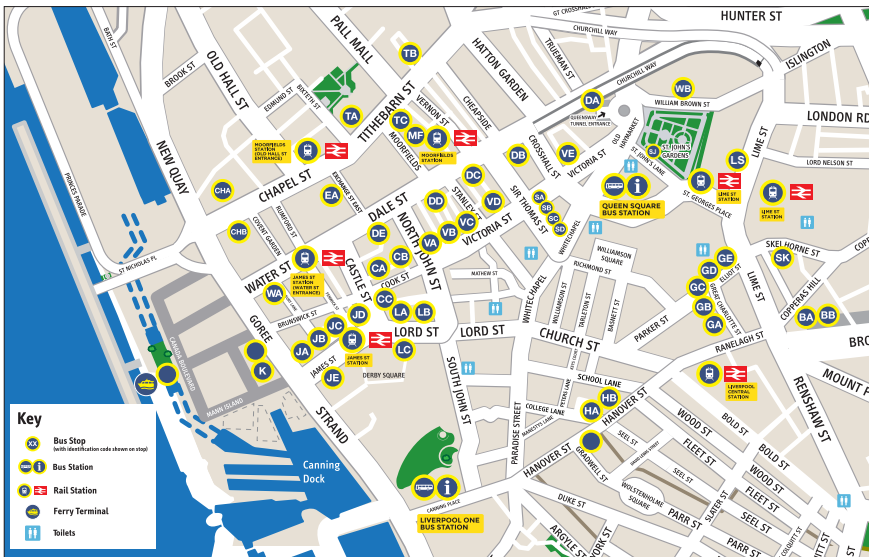

Liverpool City Centre Where to board your bus

If you know your bus number look here

Location of bus stops in the city centre

ROUTE NO	GOING TOWARDS	BUS STOPS
1	Chester	SD, VE
2	Chester	SD, VE
4	Mossley Hill Hospital	LO8
4A	Mossley Hill Hospital	LO8
6	Huyton	QS3, BA
7	Warrington	QS3, BA
8	Huyton	QS3
9	Huyton	QS3
10	St Helens	VE, QS4
10A	St Helens	LO4, JD, VA, QS4
10B	Huyton	(LO4, JD, Mon-Sat eve & Sun), VA, QS3
12	Stockbridge Village	(LO4, Mon-Sat eve & Sun), JB, VB, QS6
13	Stockbridge Village	(LO4, Mon-Sat eve & Sun), JB, VB, QS6
14	Croxteth or Kirkby	Mann Island K, JA, VC, QS7
14	Widnes	(LB, VD, Mon-Sat peak), QS1, BB
14A	Windmill Hill	(LB, VD, Mon-Sat peak), QS1, BB
14A	Tower Hill	Mann Island K, JA, VC, QS7
14B	Knowsley Village	Mann Island K, JA, VC, QS7
14X	Kirkby Industrial Estate	Mann Island K, JA, VC, QS7
15	Huyton	(LO4, JB, VB Sun), SA, QS5
17	Aintree University Hospital, Gillmoss or Kirkby	LA, VC, QS6
18	Croxteth Park	(LO4, Mon-Sat eve & Sun), Mann Island K, JB, VB, QS5
19	Gillmoss, Kirkby or Tower Hill	LA, VC, QS8
20	Tower Hill	(JC, LA, VC limited service see timetable information), QS8
20X	Kirkby Admin	JC, LB, QS8
21	Northwood	JC, LA, VC, QS8
26	Sheil Road Circular	LO4, LA, VC, VE
27	Sheil Road Circular	LO8
47	Crossens	QS10
52	Netherton or Old Roan Interchange	SB
52A	Netherton or Old Roan Interchange	SB
53	Crosby	QS11
54	Thornton	VC, SB, DA
54A	Thornton	VC, SB, DA
55	Old Roan	SB
56	Netherton	VC, SA
58	Netherton	SA
58A	Netherton	VC, SA
61	Halton Hospital	(LB, VD, Mon-Sat), QS2, BB
75	Halewood Shopping Centre	LO7, HB, GB
76	Halewood Shopping Centre	LO7, HB, GB
78	Halewood Shopping Centre	LB, VD, QS2
79	Halewood Shopping Centre	LO5, LB, VD, QS1, BB
79C	Widnes	LO5, LB, VD, QS1, BB
79D	Netherley	LO5, LB, VD, QS1, BB
80	Speke	LO7, HB, GB
80A	Liverpool John Lennon Airport	LO7, HB, GB
80E	Speke Boulevard	LO7, HB, GB
82	Liverpool South Parkway	LO10, HA, GC
82	Speke	LO10, HA, GC
86	Garston	LO9, HB, GD
86	Liverpool South Parkway	LO9, HB, GD
86A	Liverpool John Lennon Airport	LO9, HB, GD
86C	Childwall (Hope University)	LO9, HB, GD
136	Bootle Bus Station	LO5, Goree
204	Belle Vale Shopping Centre	LO8
300	Southport	QS10
310	Skelmersdale	QS10
345	Waddicar	QS10
407	Moreton or Town Meadow	CA, SC, VE

ROUTE NO	GOING TOWARDS	BUS STOPS
423	Seacombe	SD, VE
432	New Brighton	CB, SC
433	New Brighton	CB, SC
437	West Kirby	CA, SC, VE
464	New Ferry	CA, SD, VE
471	Heswall	CA, SD, VE
472	Heswall or Barnston	CA, SD, VE
487	Parkgate or Ness Gardens	SD, VE
500	Murdishaw via Liverpool John Lennon Airport	LO8
520	Haydock Racecourse (Saturday racedays only)	St Johns Lane
530	Knowsley Safari Park (seasonal service)	St Johns Lane
699	Carnatic Halls	GD, BA
838	Seaforth	QS12, DC, EA, CHB
917	Liverpool Football Club (matchdays only)	St Johns Lane
919	Everton Football Club (matchdays only)	St Johns Lane
Taxi One	Liverpool Football Club (matchdays only)	St Johns Lane
X1	Windmill Hill	LO8
X2	Preston	QS11
X3	Kirkby Admin	QS8
X5	Widnes	LO8
X8	Chester	SD

Open-top and Tour Buses