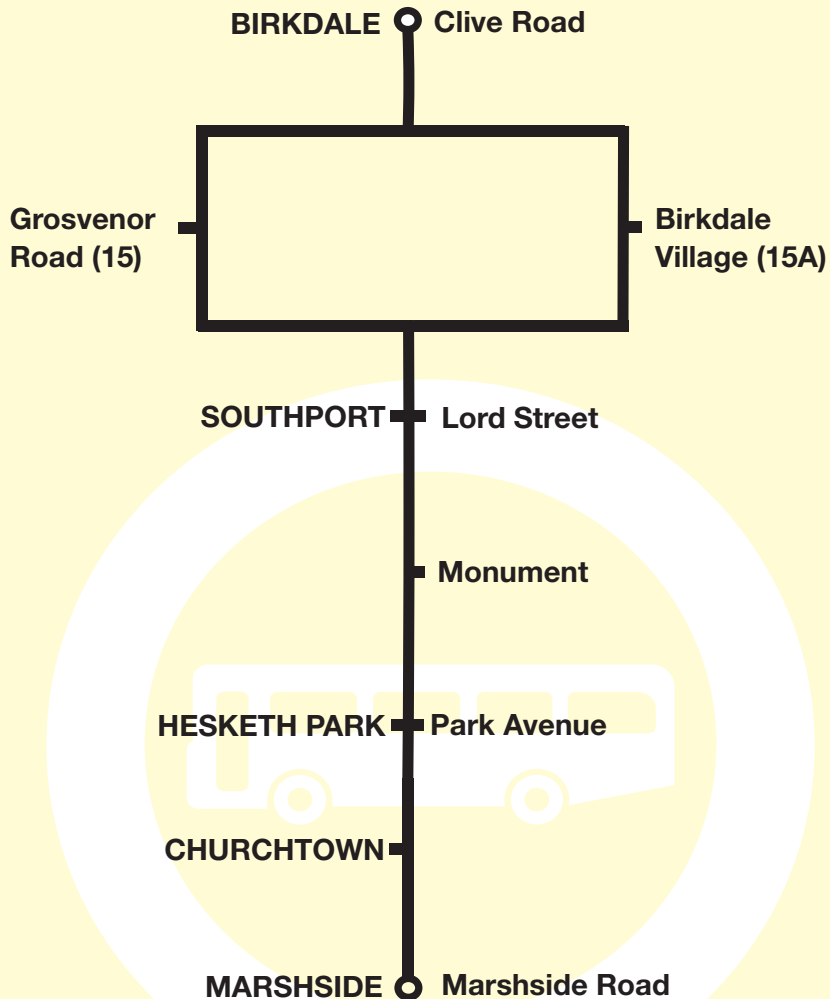

# 15, 15A

**Birkdale - Marshside**

**These services are provided by Cumfybus**

## What's changed?

Service 15A is rerouted to run via York Road instead of Alma Road and Upper Aughton Road. Times are unchanged.

# Route:

15 Birkdale - Marshside

15A Birkdale - Marshside

## KEY

**PARK AVENUE** Timetable Reference Point

 Shopping Centre