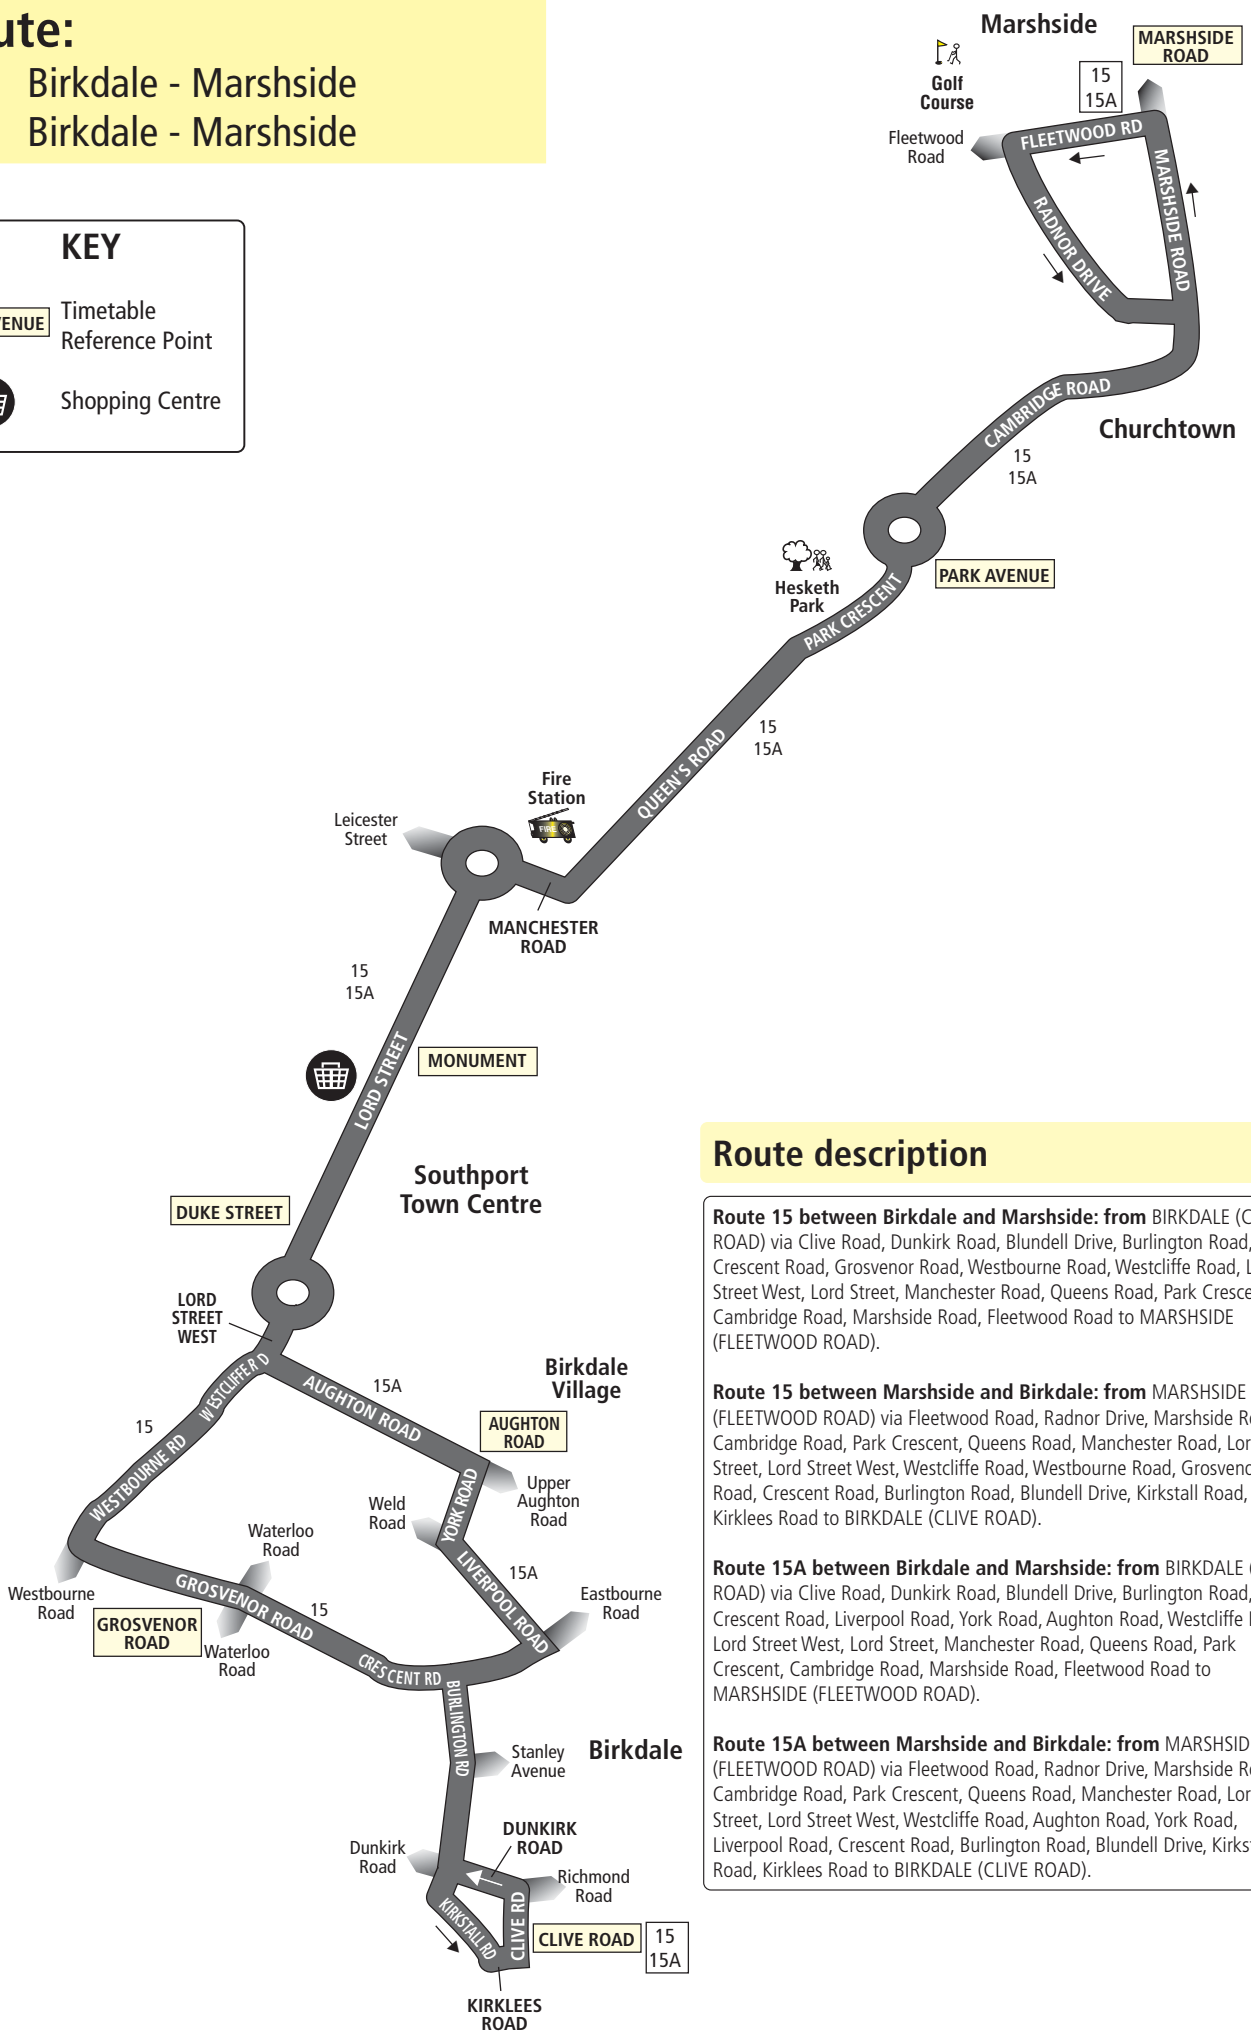

## What's changed?

Service 15A is rerouted to run via York Road instead of Alma Road and Upper Aughton Road. Times are unchanged.

# Route:

15 Birkdale - Marshside

15A Birkdale - Marshside

## KEY

**PARK AVENUE** Timetable Reference Point

 Shopping Centre