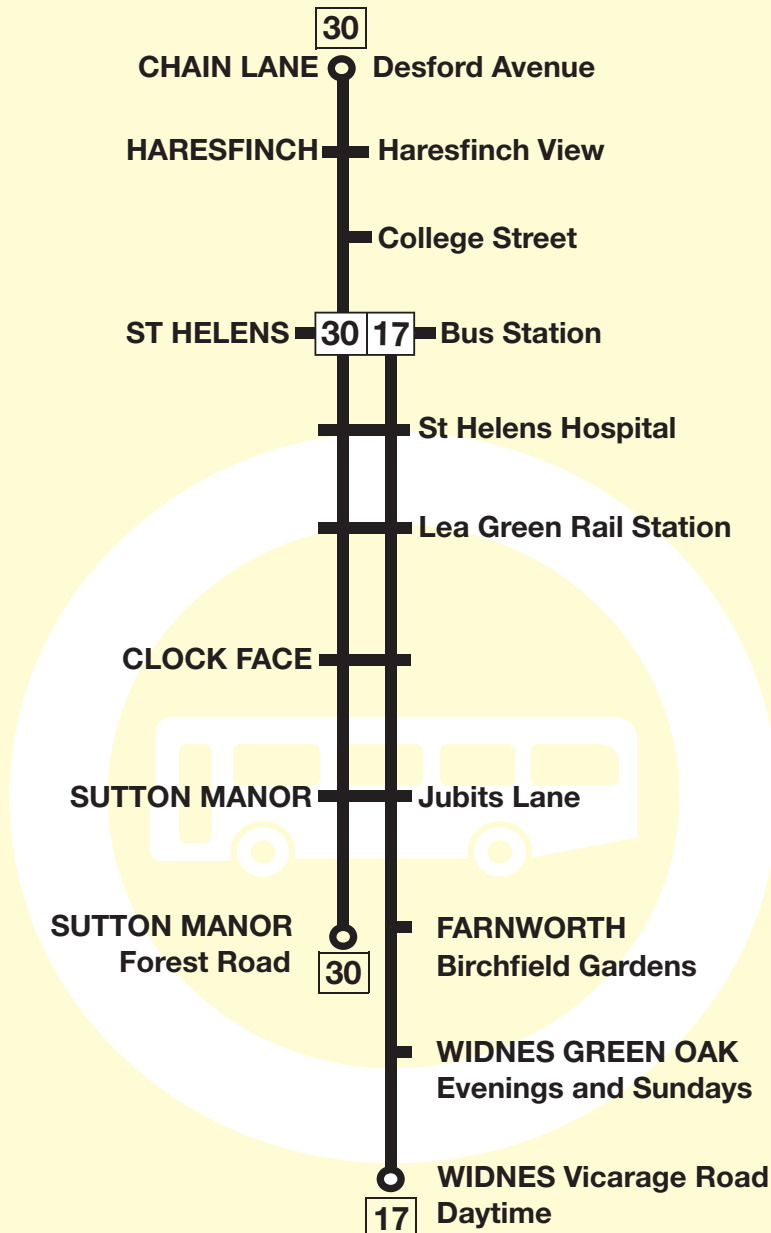

Bus timetable

17

St Helens - Widnes

30

Chain Lane - St Helens - Sutton Manor

Quality Bus Network provided by Arriva and Halton Transport