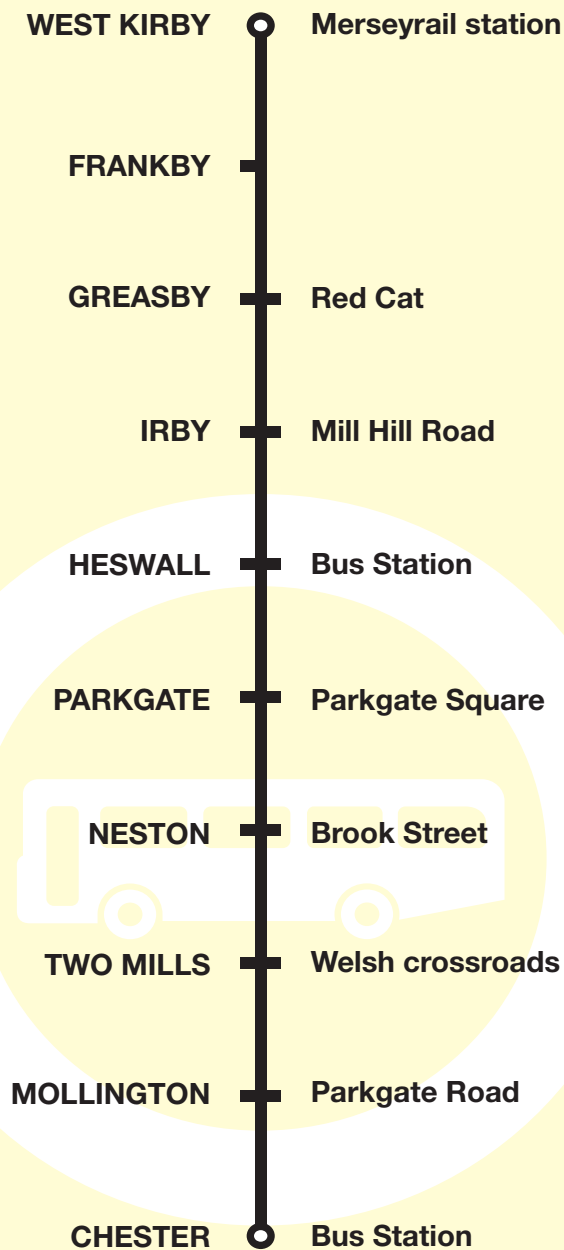

Valid from **1 September 2019**

Bus timetable

22, X22

West Kirby - Chester

These services are provided by Stagecoach

What's changed?

Route is curtailed to operate between West Kirby and Chester only, no longer serving Moreton, Meols or Hoylake, and is rerouted via Irby so no longer serves Arrowe Park Hospital or Pensby. All times are changed.

Large print timetables

We can supply this timetable in another format, such as large print.

Either call **0151 330 1000** or email us at **publicity@merseytravel.gov.uk**

Route descriptions

Route 22 between West Kirby and Chester: from WEST KIRBY RAIL STATION via Grange Road, Orrysdale Road, Anglesey Road, Greenbank Road, Frankby Road, Greasby Road, Mill Lane, Mill Hill Road, Thingwall Road, Irby Road, Pensby Road, Telegraph Road, HESWALL BUS STATION, Telegraph Road, Chester Road, Boathouse Lane, The Parade, Station Road, Parkgate Road, High Street, Liverpool Road, Ladies Walk, Raby Road, Tannery Lane, Brook Street, High Street, Bridge Street, Burton Road, West Vale, Holmcrofts, Kenilworth Road, Marshlands Road, Colliery Green Drive, Greenfields Drive, Marshlands Road, Burton Road, Badger Bait, Mellock Lane, Hinderton Road, Chester High Road, Hanns Hall Road, Neston Road, Hadlow Road, Chester High Road, Parkgate Road, Liverpool Road, Upper Northgate Street, Northgate Street, Delamere Street, George Street to CHESTER BUS INTERCHANGE.

Route X22 between West Kirby and Chester: from WEST KIRBY RAIL STATION via Grange Road, Hilbre View, Column Road, Telegraph Road, Thurstaston Road, Irby Road, Quarry Road East, Telegraph Road, HESWALL BUS STATION and then as above route to CHESTER BUS INTERCHANGE.

County Boundary

Continues to Chester (See Route Description)