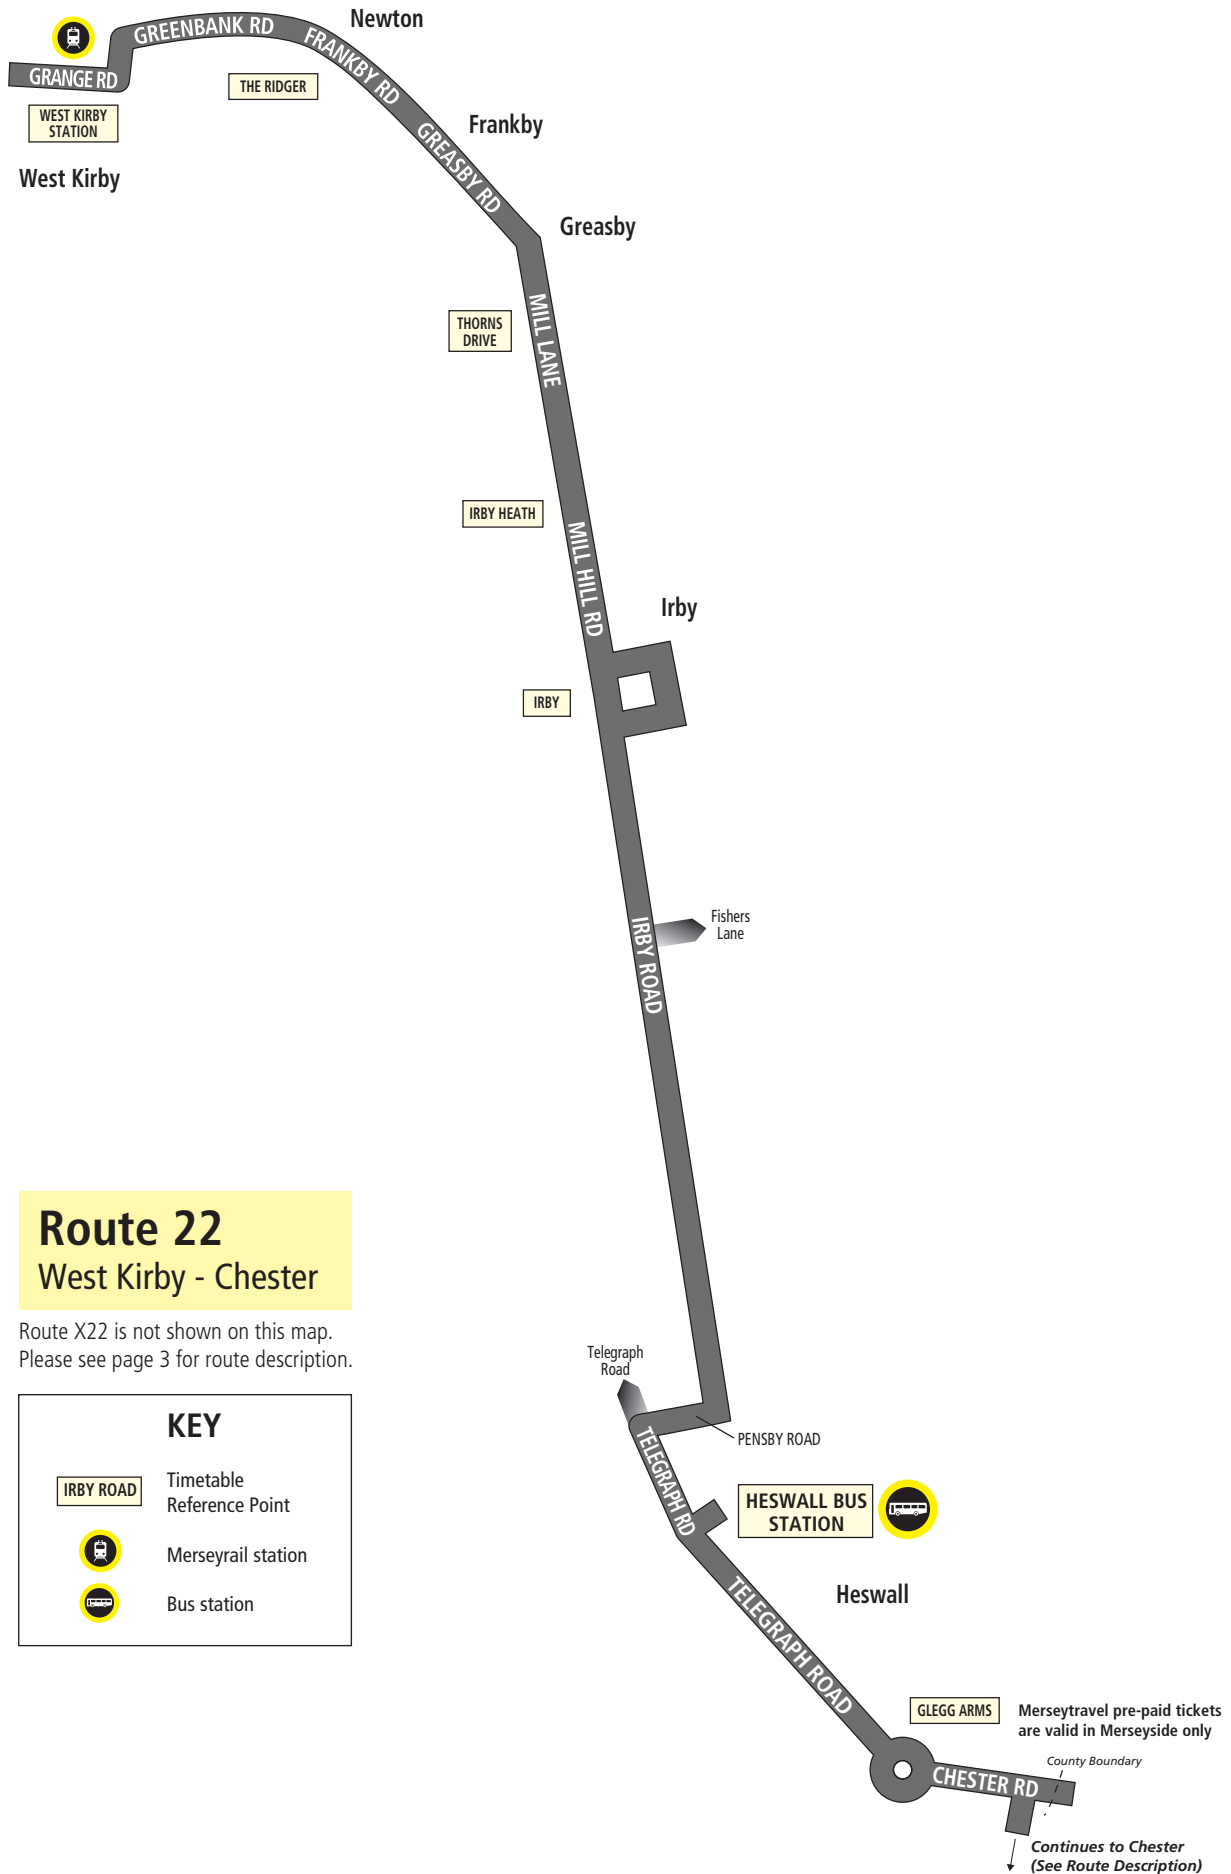

Route 22 West Kirby - Chester

Route X22 is not shown on this map.
Please see page 3 for route description.

KEY	
	Timetable Reference Point
	Merseyrail station
	Bus station

GLEGG ARMS Merseytravel pre-paid tickets are valid in Merseyside only

County Boundary

Continues to Chester (See Route Description)